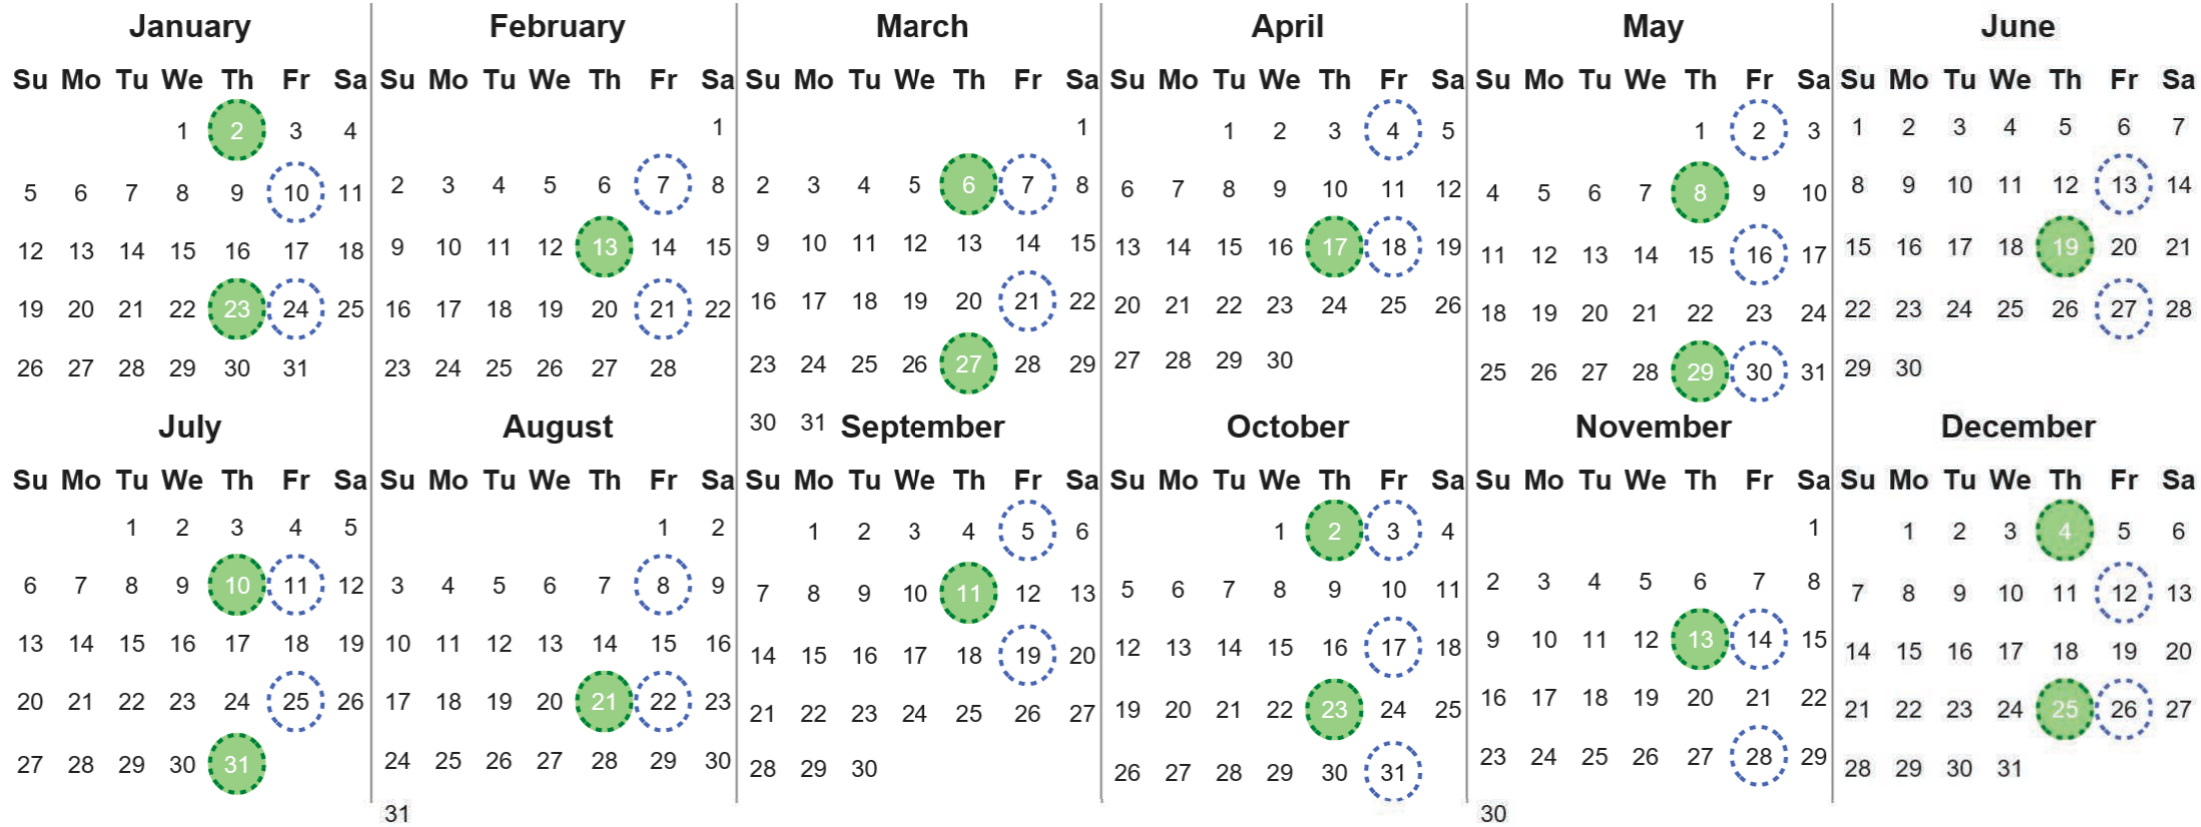

Your waste and recycling collection dates for **2025**.

	Non-recyclable Bin Only for items that cannot be recycled		Recycling Bin Paper, card & cardboard • Plastic bottles, pots, tubs & trays • Tins, cans & empty aerosols • Cartons
---	---	---	---

Please place your bins out for collection **by 7.00am on your collection day.**

				Festive Collections Check local press or website for details
---	---	---	---	--