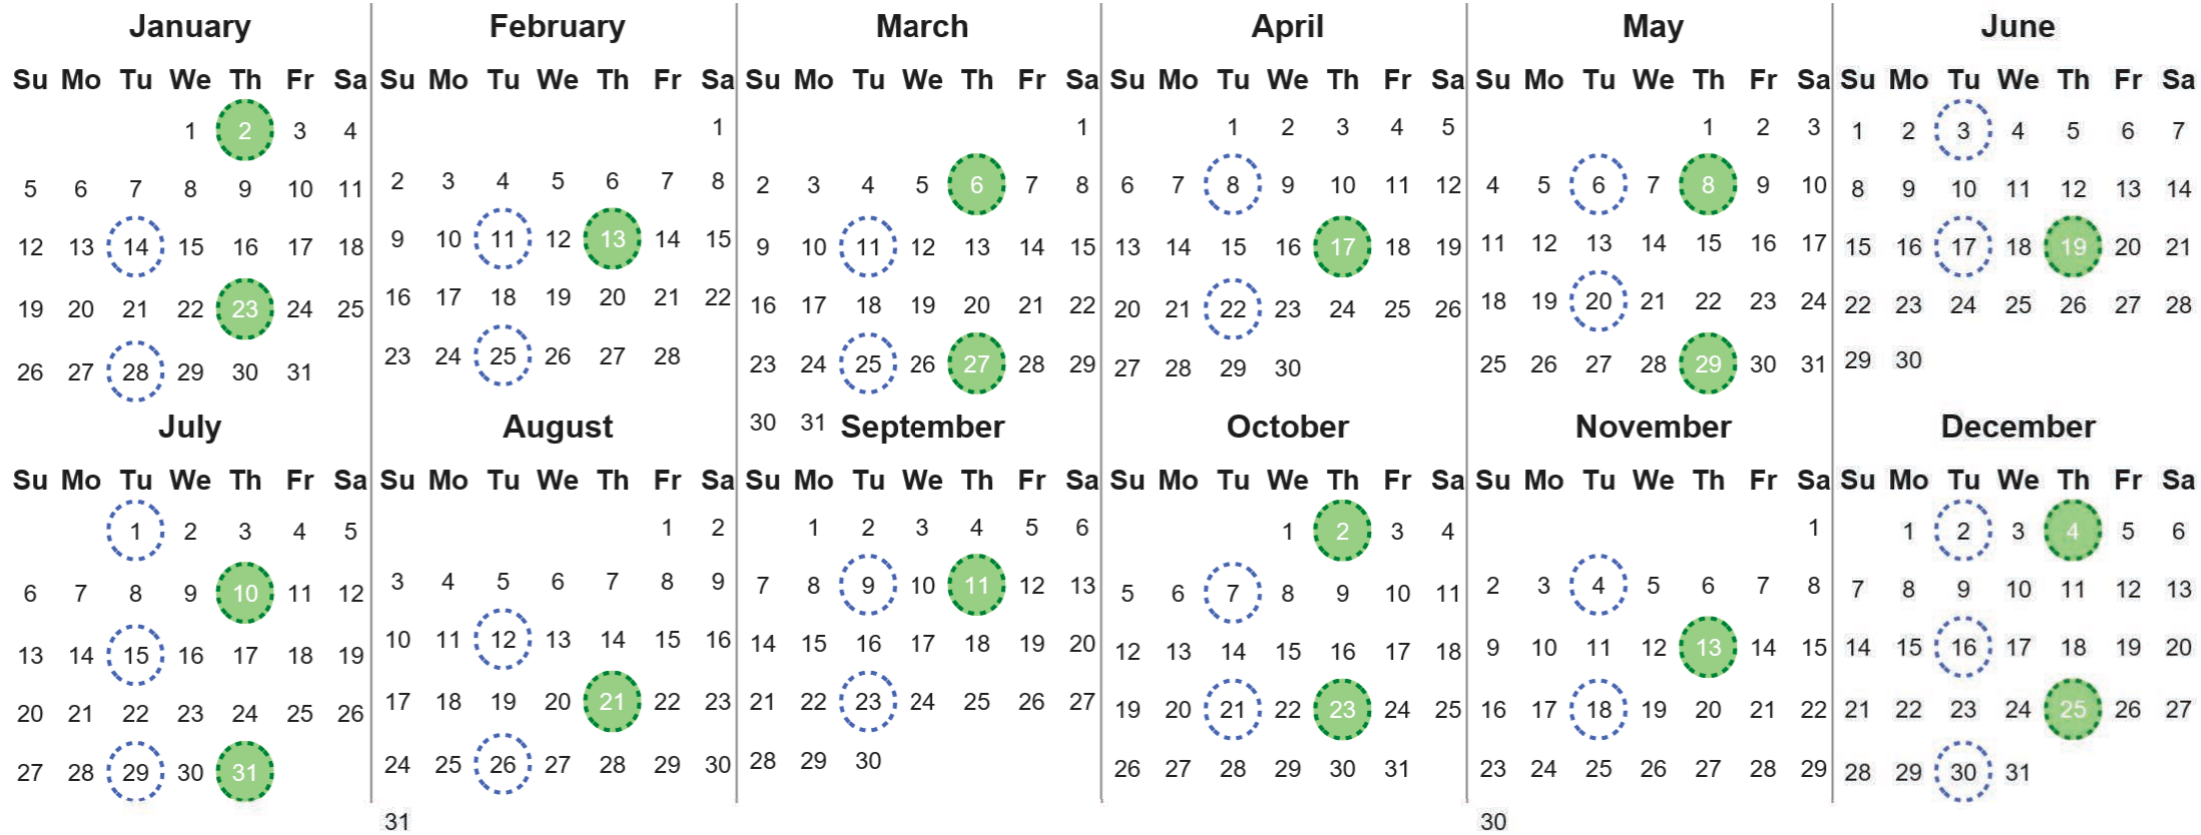

Your waste and recycling collection dates for **2025**.

Non-recyclable Bin
Only for items that cannot be recycled

Recycling Bin
Paper, card & cardboard • Plastic bottles, pots, tubs & trays • Tins, cans & empty aerosols • Cartons

Please place your bins out for collection **by 7.00am on your collection day.**

Festive Collections
Check local press or website for details