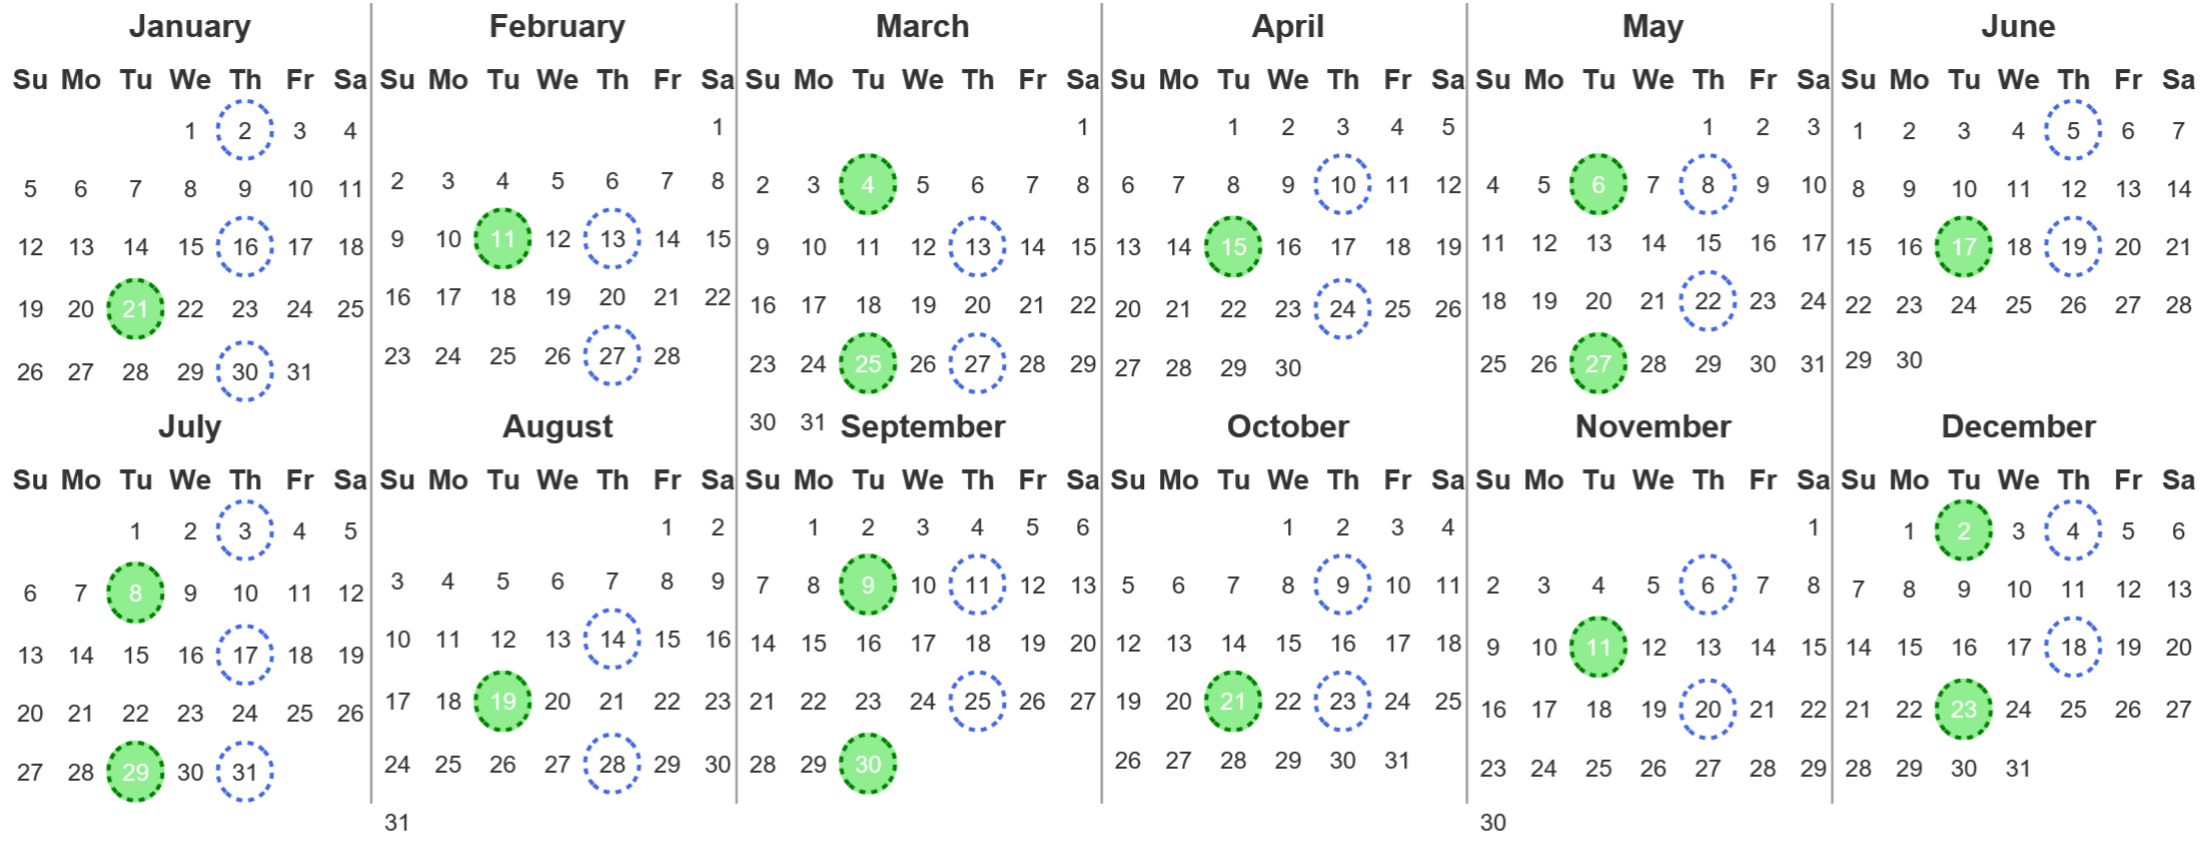

Your waste and recycling collection dates for **2025**.

 Non-recyclable Bin Only for items that cannot be recycled	 Recycling Bin Paper, card & cardboard • Plastic bottles, pots, tubs & trays • Tins, cans & empty aerosols • Cartons
---	---

Please place your bins out for collection **by 7.00am** on your collection day.

 	 	 Festive Collections Check local press or website for details
---	---	--

Calendar Reference: LORN03