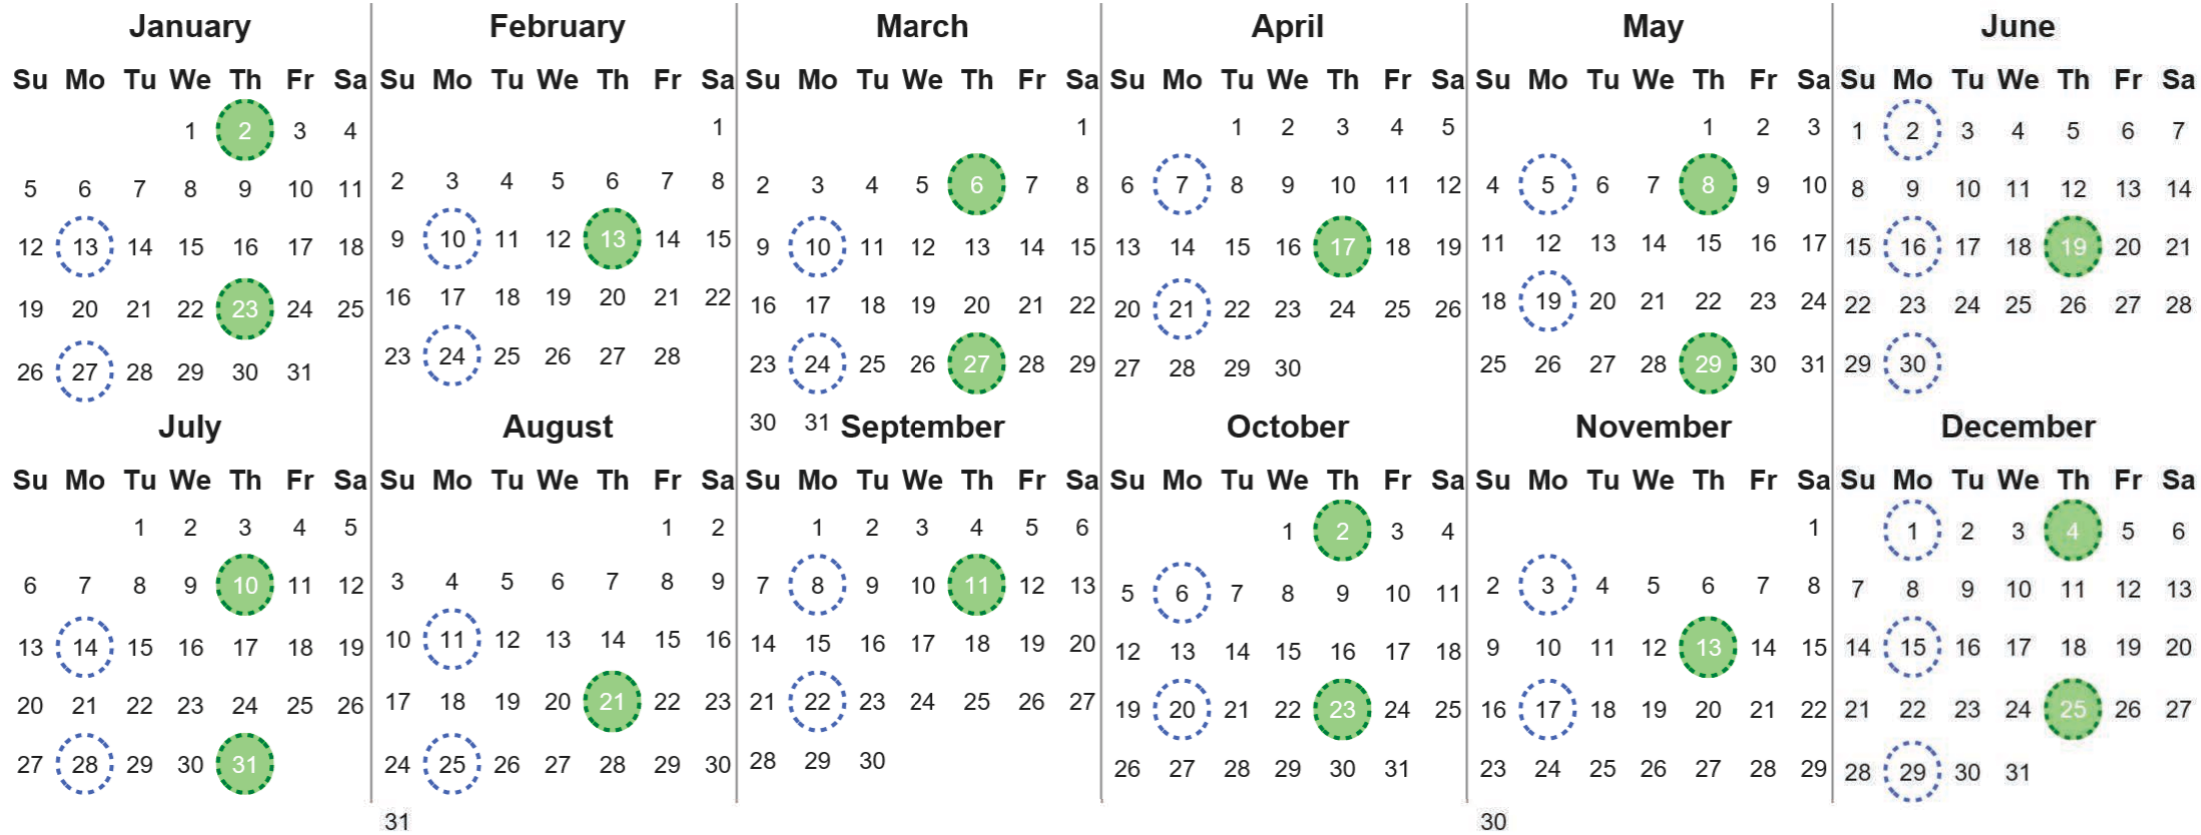

Your waste and recycling collection dates for **2025**.

Non-recyclable Bin
Only for items that cannot be recycled

Recycling Bin
Paper, card & cardboard • Plastic bottles, pots, tubs & trays • Tins, cans & empty aerosols • Cartons

Please place your bins out for collection **by 7.00am on your collection day.**

Festive Collections
Check local press or website for details

Calendar Reference: LORN29