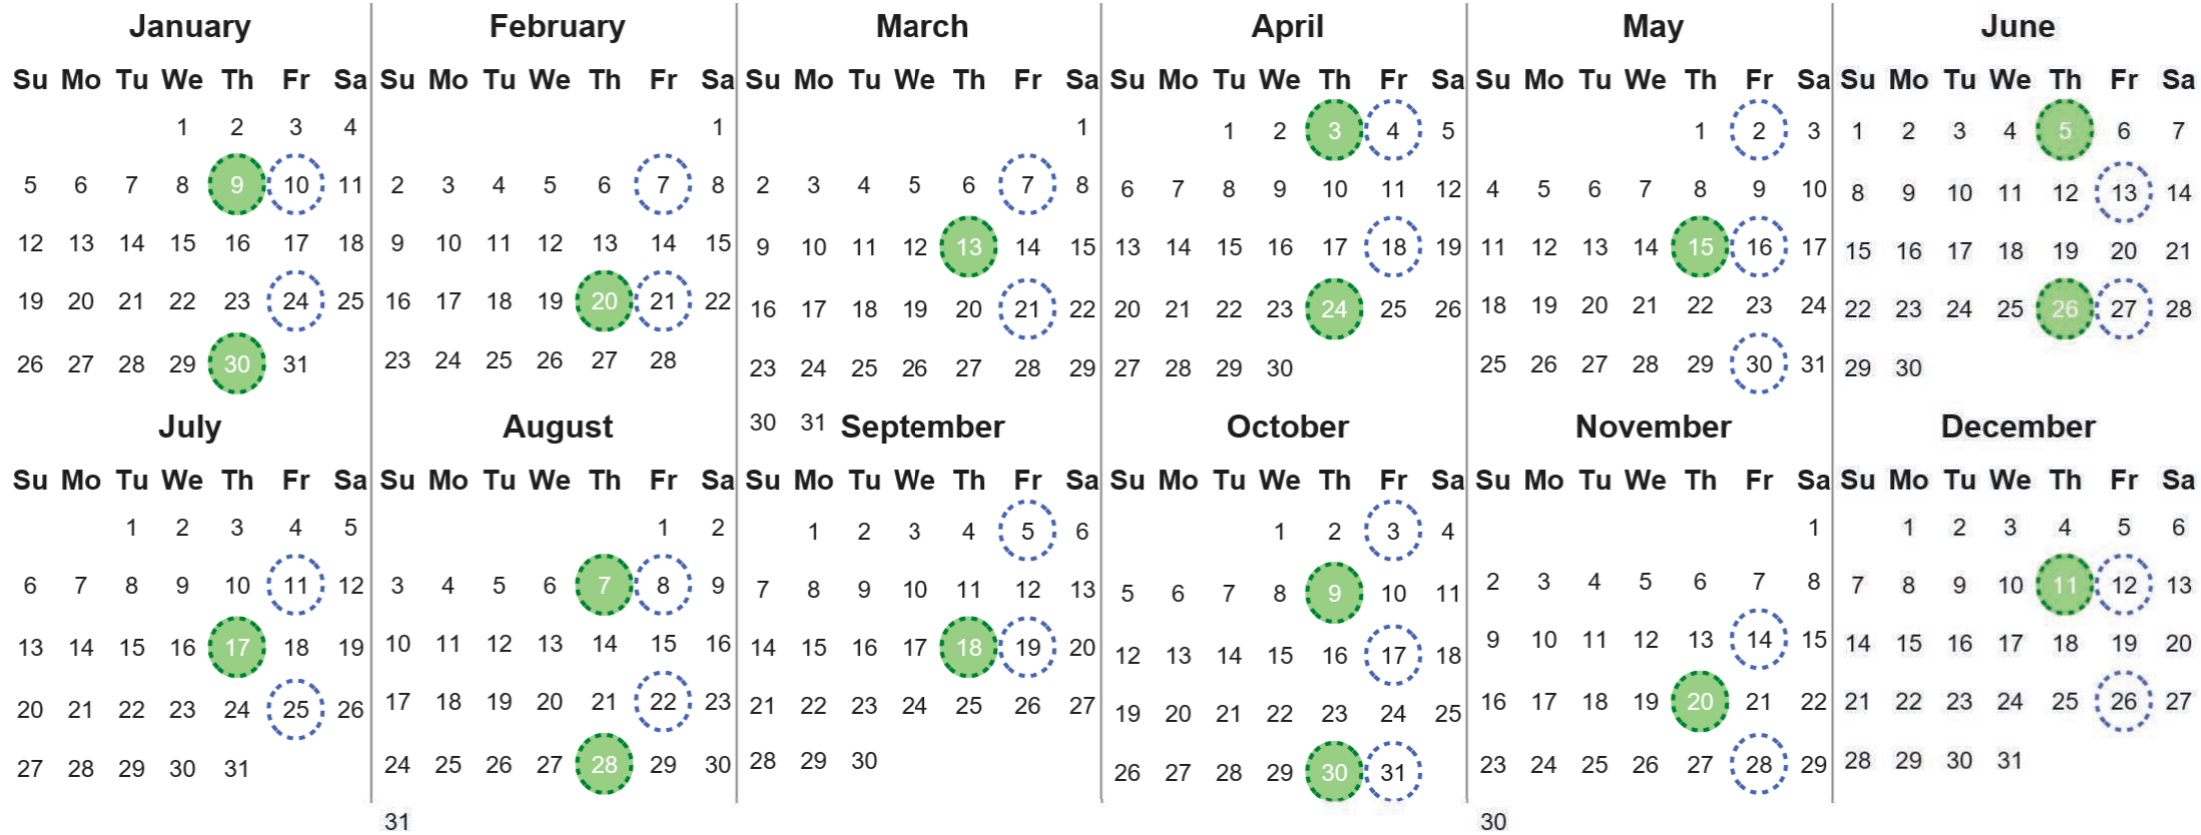

Your waste and recycling collection dates for **2025**.

**Non-recyclable Bin**  
Only for items that cannot be recycled

**Recycling Bin**  
Paper, card & cardboard • Plastic bottles, pots, tubs & trays • Tins, cans & empty aerosols • Cartons

Please place your bins out for collection **by 7.00am on your collection day.**

**Festive Collections**  
Check local press or website for details

Calendar Reference: LORN28