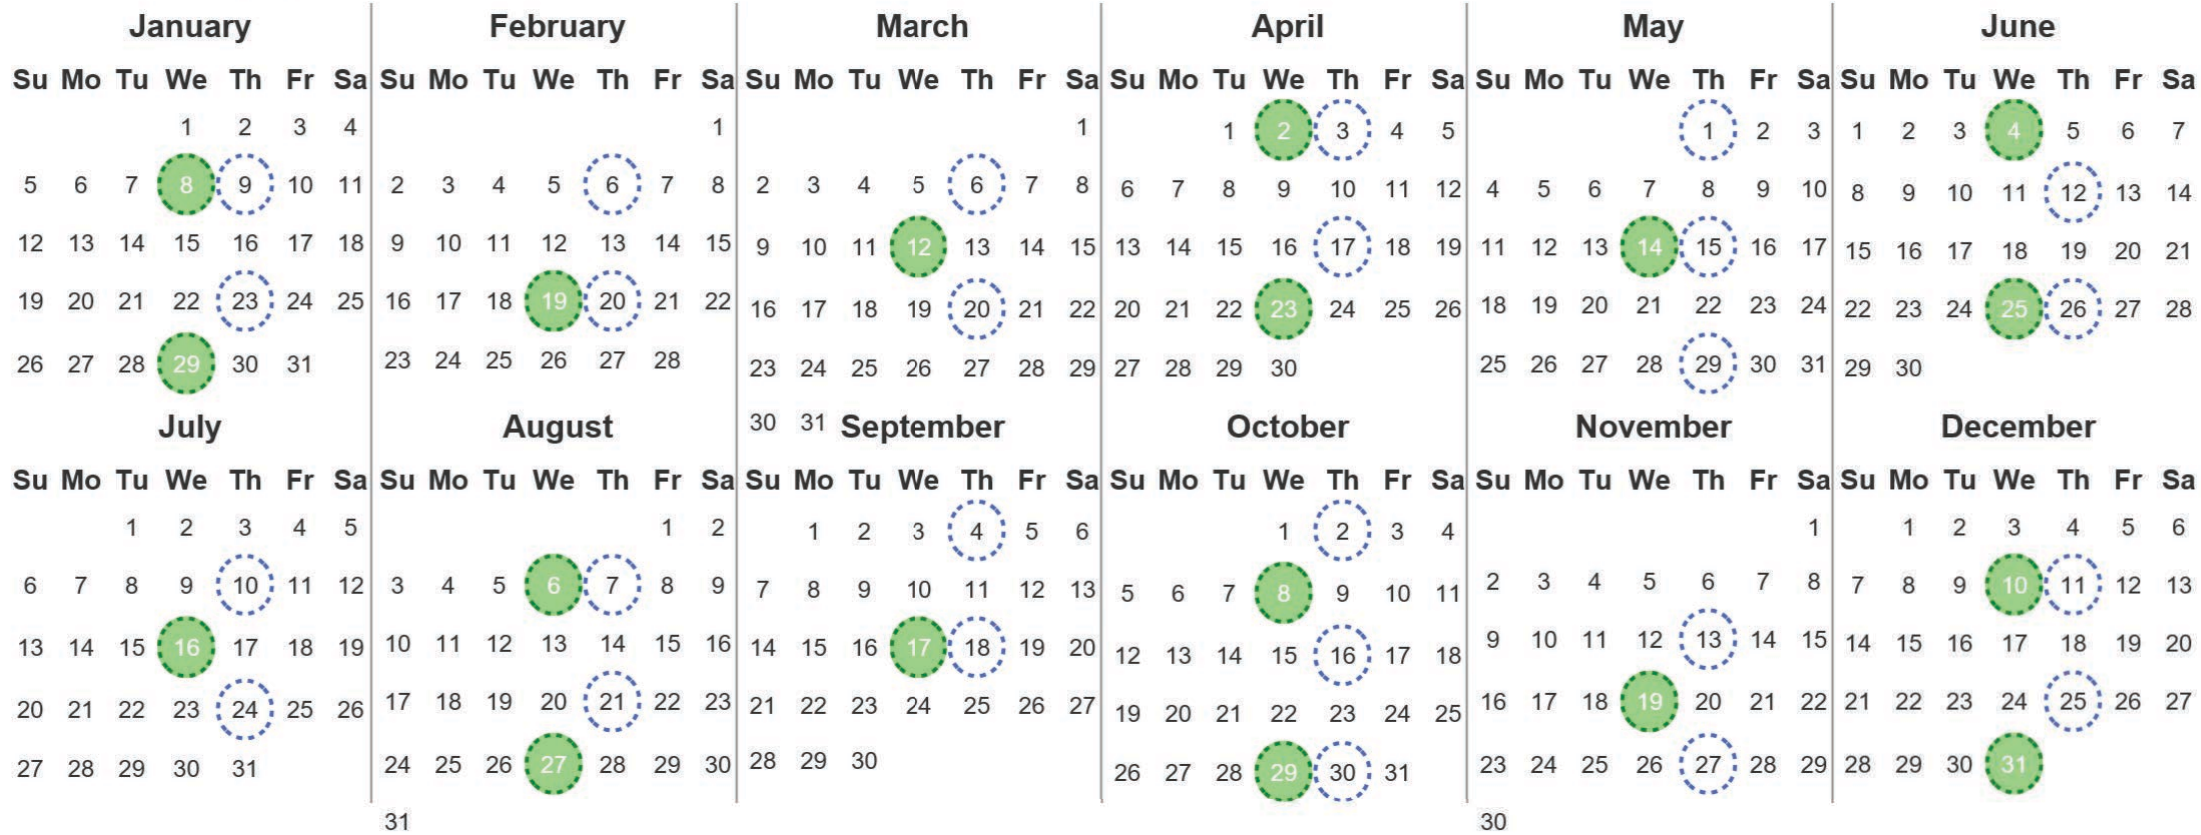

Your waste and recycling collection dates for 2025.

**Non-recyclable Bin**  
Only for items that cannot be recycled

**Recycling Bin**  
Paper, card & cardboard • Plastic bottles, pots, tubs & trays • Tins, cans & empty aerosols • Cartons

Please place your bins out for collection by 7.00am on your collection day.

**Festive Collections**  
Check local press or website for details