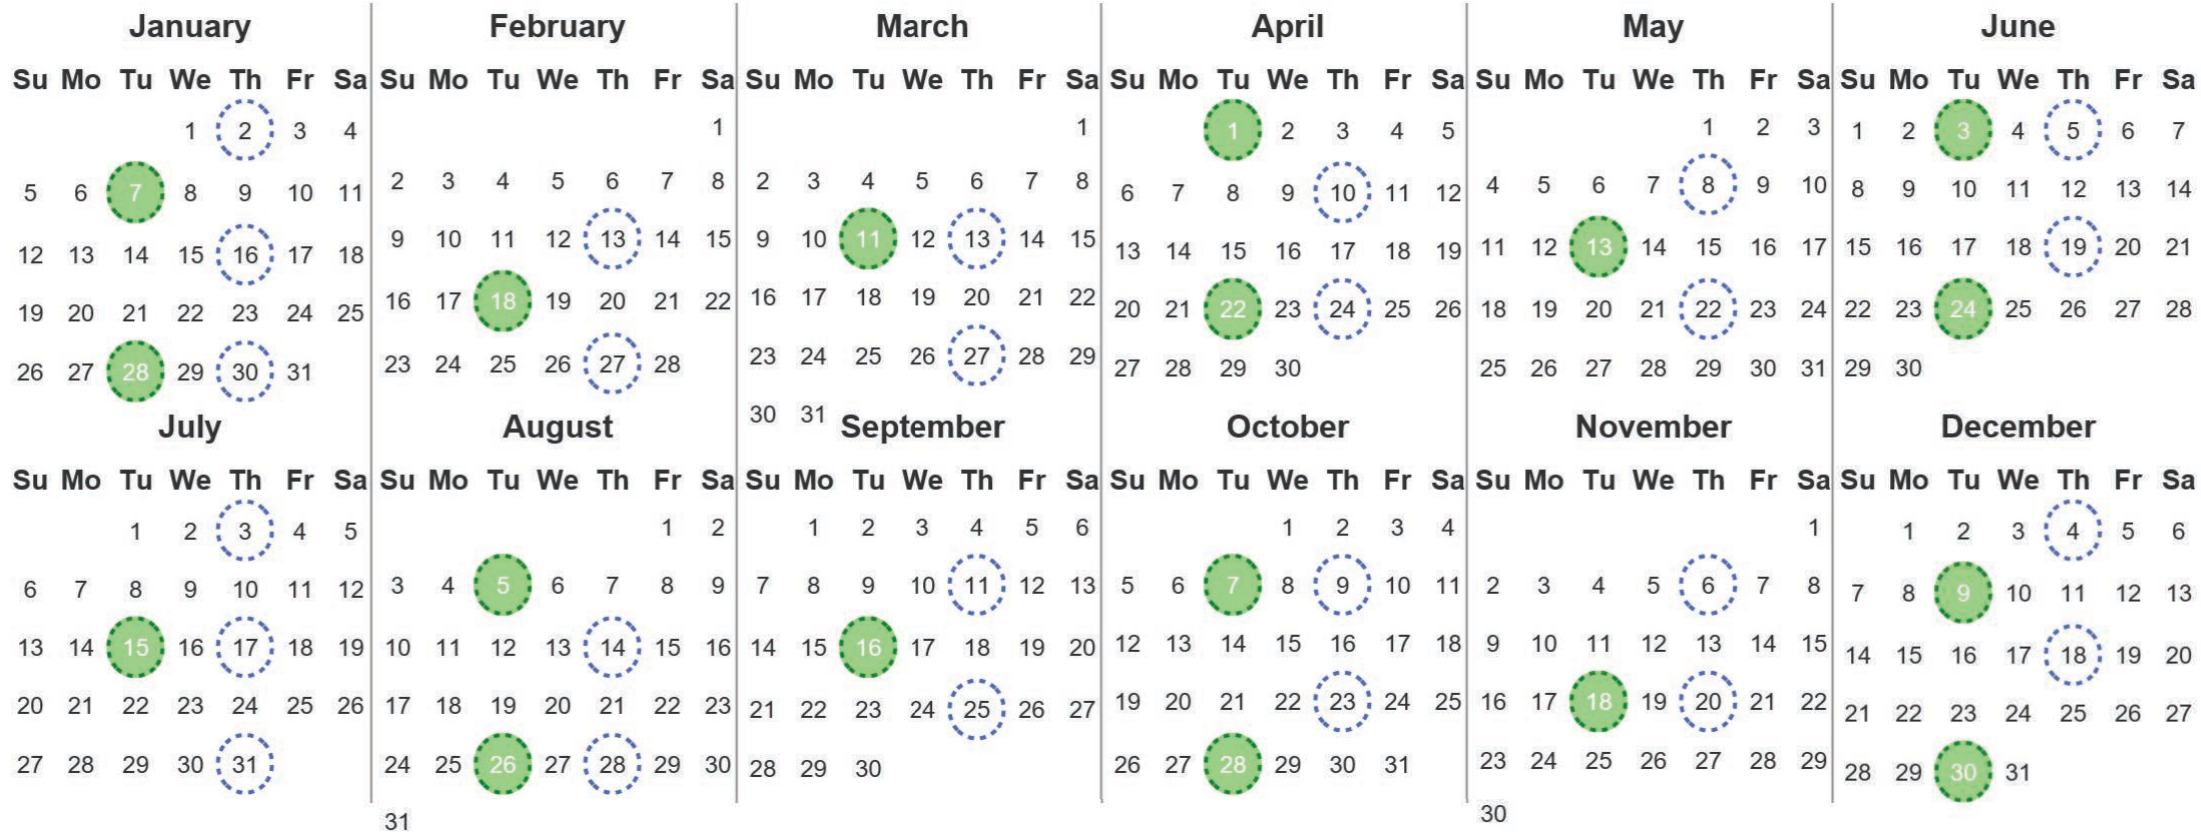

Your waste and recycling collection dates for **2025**.

	<b>Non-recyclable Bin</b> Only for items that cannot be recycled		<b>Recycling Bin</b> Paper, card & cardboard • Plastic bottles, pots, tubs & trays • Tins, cans & empty aerosols • Cartons
---	---	---	---

Please place your bins out for collection **by 7.00am** on your collection day.

					<b>Festive Collections</b> Check local press or website for details
---	---	---	---	---	--