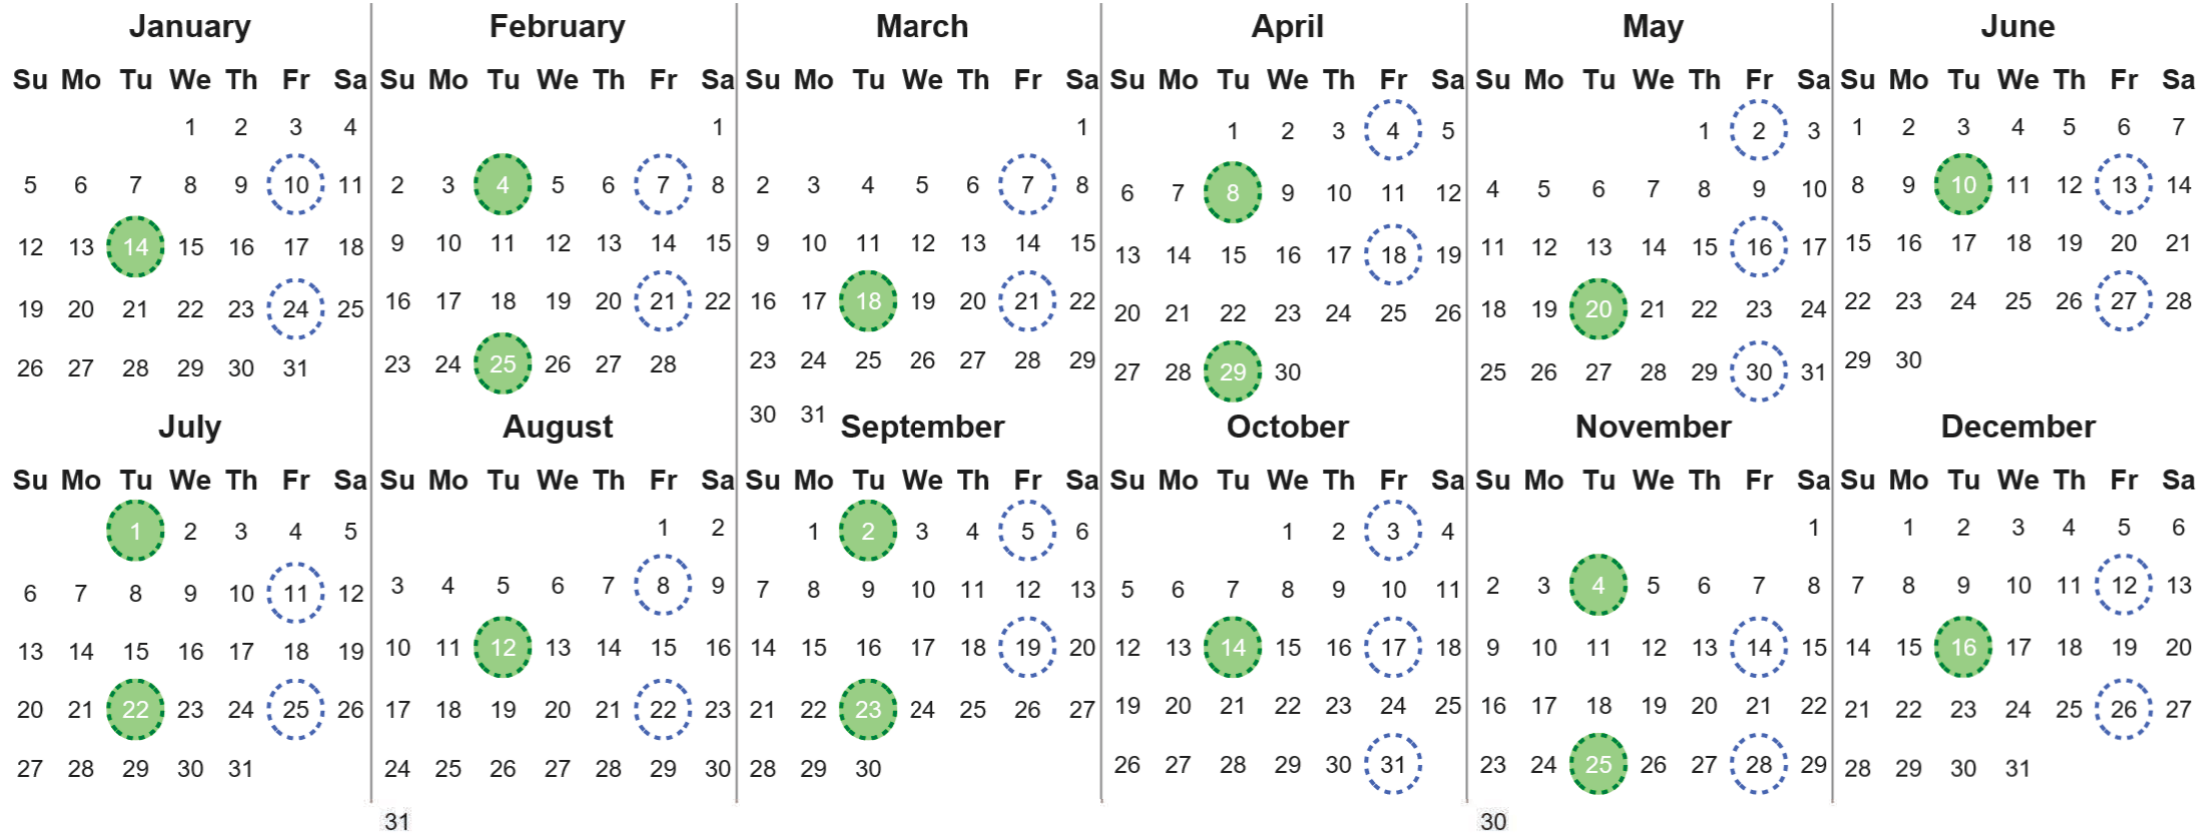

Your waste and recycling collection dates for **2025**.

Non-recyclable Bin
Only for items that cannot be recycled

Recycling Bin
Paper, card & cardboard • Plastic bottles, pots, tubs & trays • Tins, cans & empty aerosols • Cartons

Please place your bins out for collection **by 7.00am on your collection day.**

Festive Collections
Check local press or website for details

Calendar Reference: LORN25