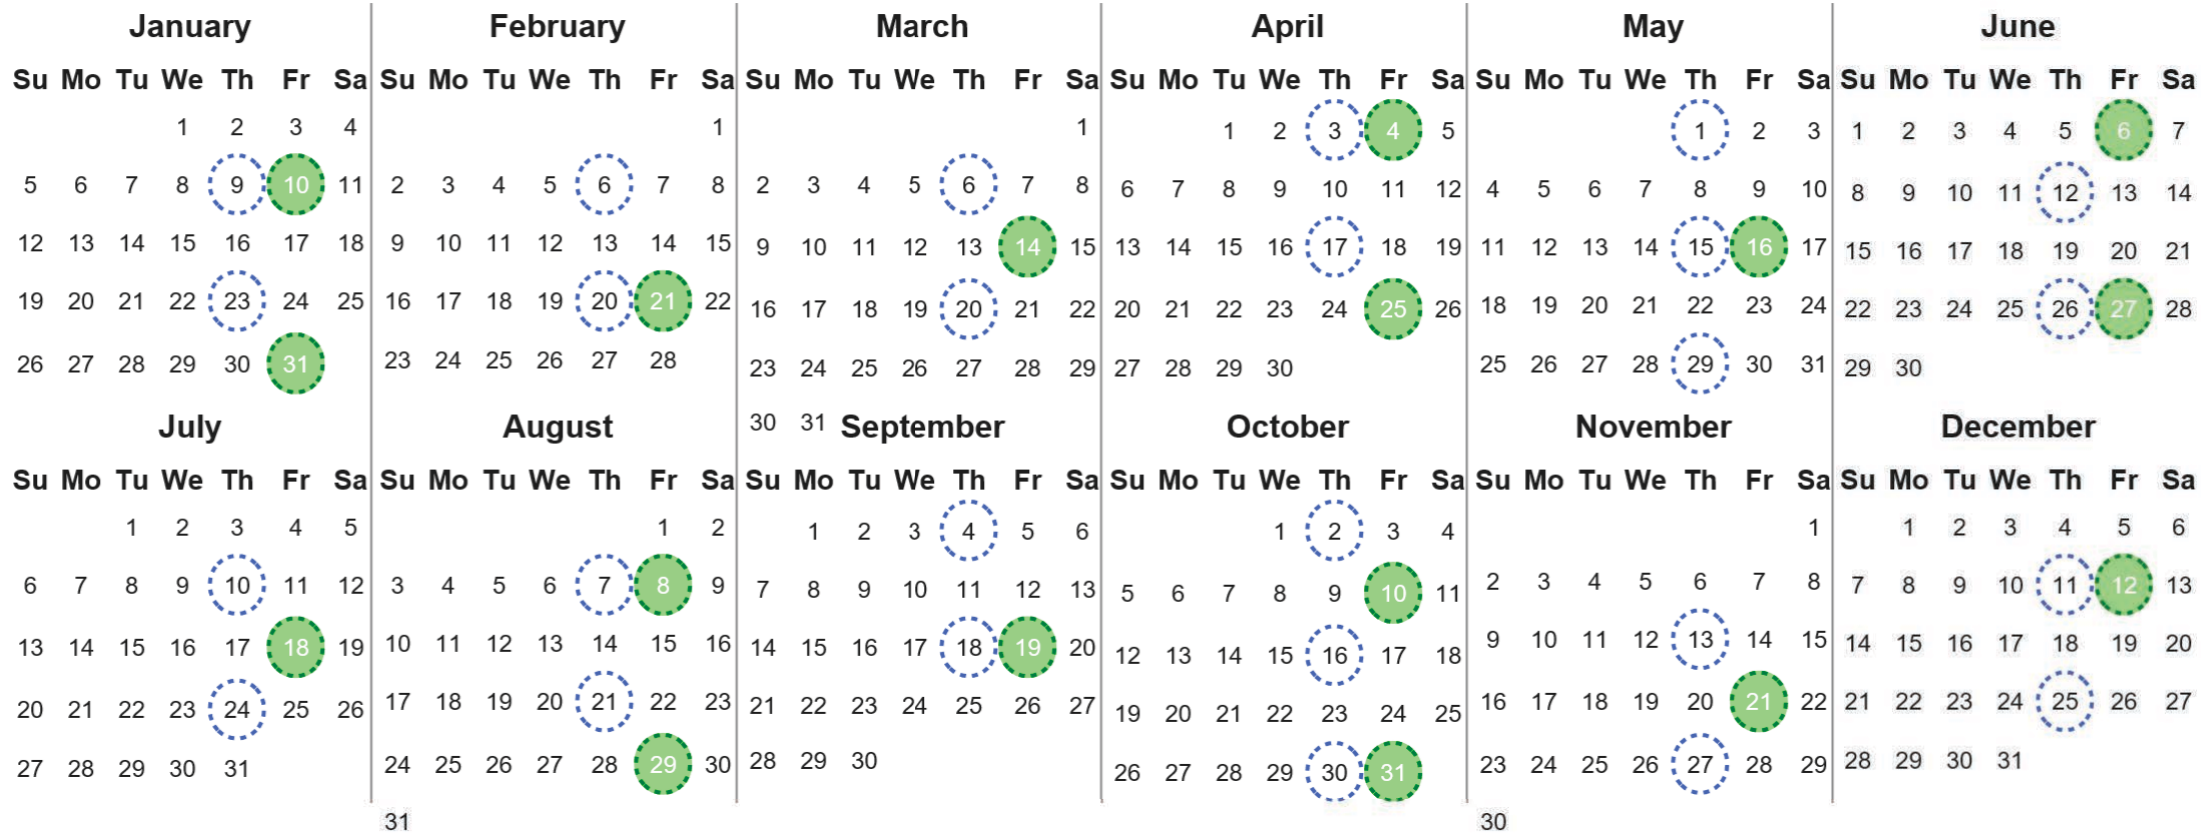

Your waste and recycling collection dates for **2025**.

**Non-recyclable Bin**  
Only for items that cannot be recycled

**Recycling Bin**  
Paper, card & cardboard • Plastic bottles, pots, tubs & trays • Tins, cans & empty aerosols • Cartons

Please place your bins out for collection **by 7.00am on your collection day.**

**Festive Collections**  
Check local press or website for details