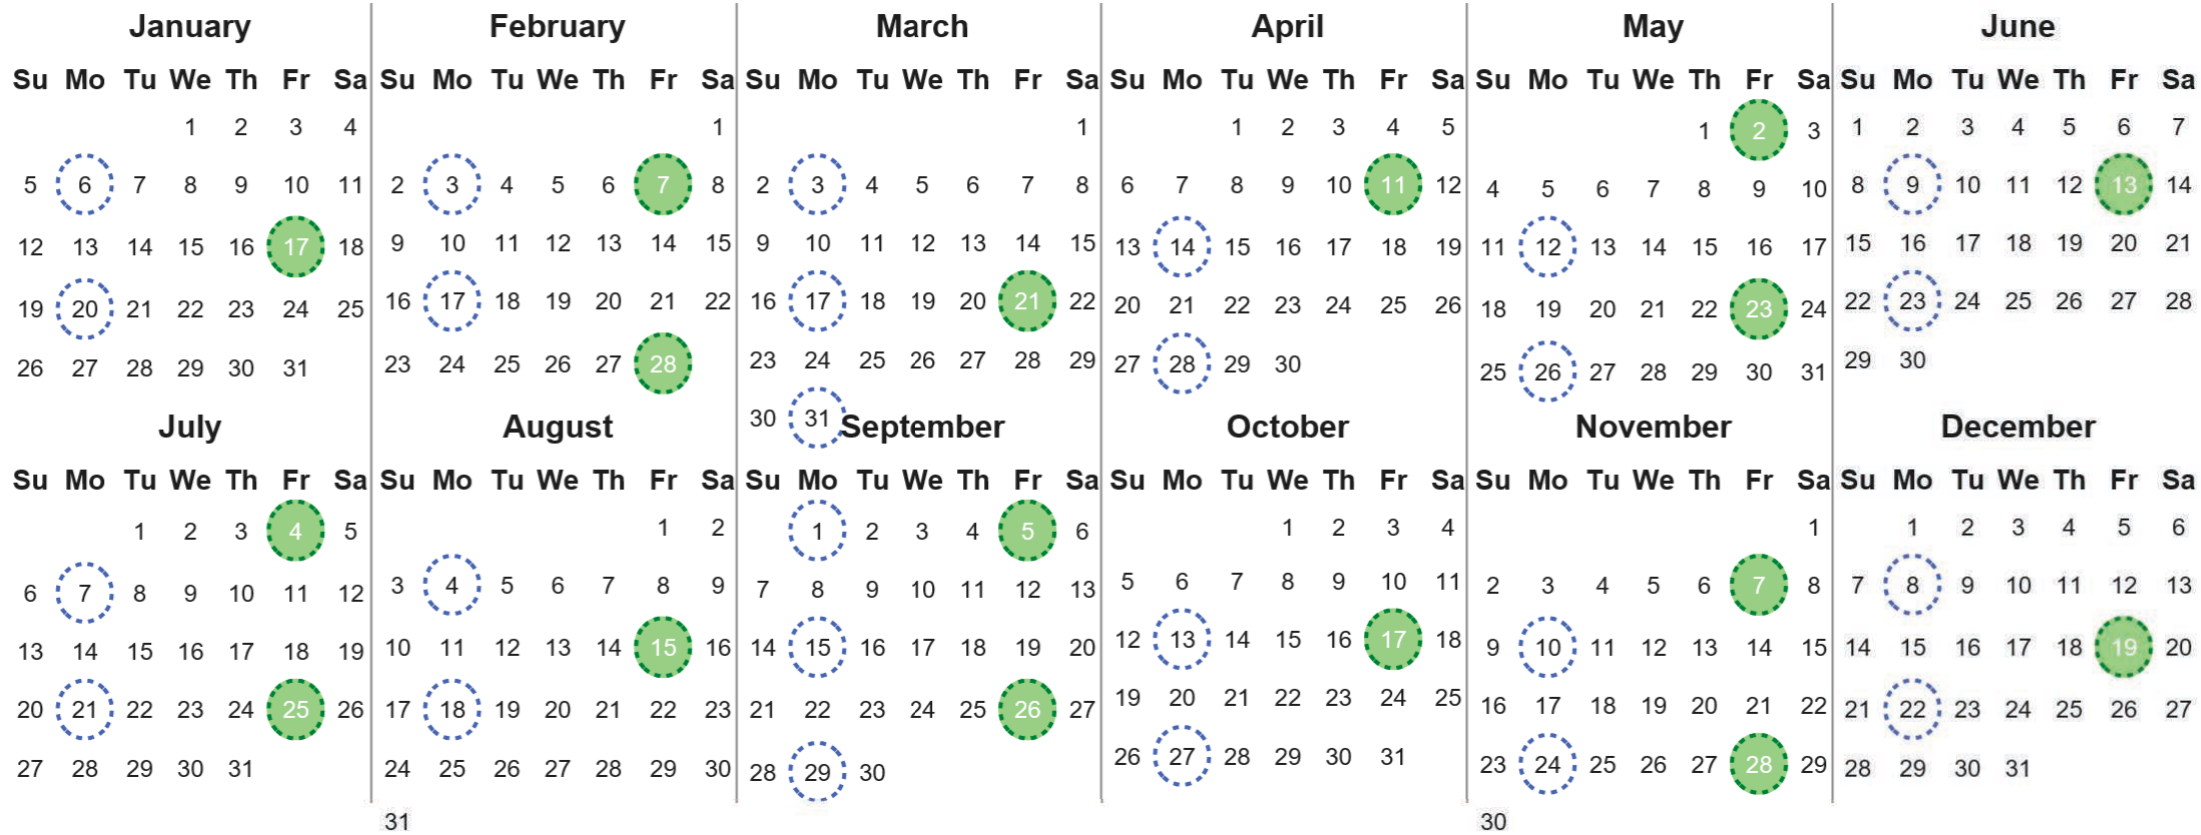

Your waste and recycling collection dates for **2025**.

Non-recyclable Bin
Only for items that cannot be recycled

Recycling Bin
Paper, card & cardboard • Plastic bottles, pots, tubs & trays • Tins, cans & empty aerosols • Cartons

Please place your bins out for collection **by 7.00am on your collection day.**

Festive Collections
Check local press or website for details

Calendar Reference: LORN21