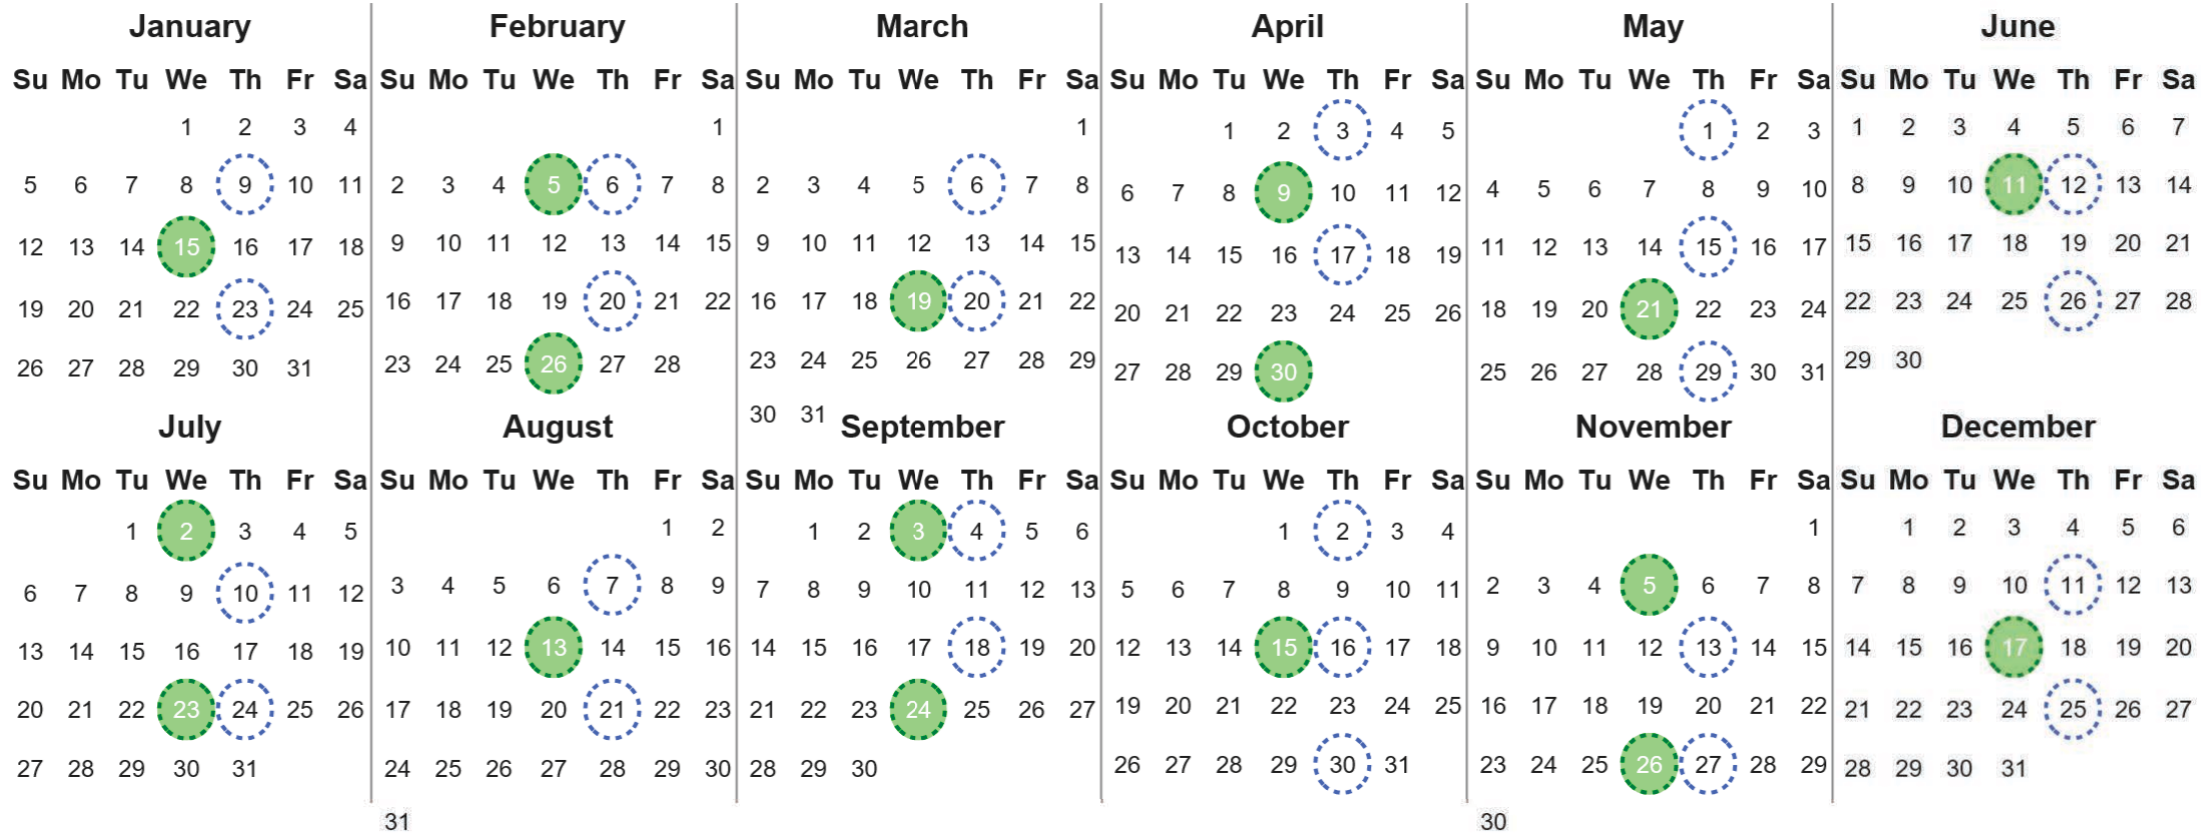

Your waste and recycling collection dates for **2025**.

**Non-recyclable Bin**  
Only for items that cannot be recycled

**Recycling Bin**  
Paper, card & cardboard • Plastic bottles, pots, tubs & trays • Tins, cans & empty aerosols • Cartons

Please place your bins out for collection **by 7.00am** on your collection day.

**Festive Collections**  
Check local press or website for details

Calendar Reference: LORN20