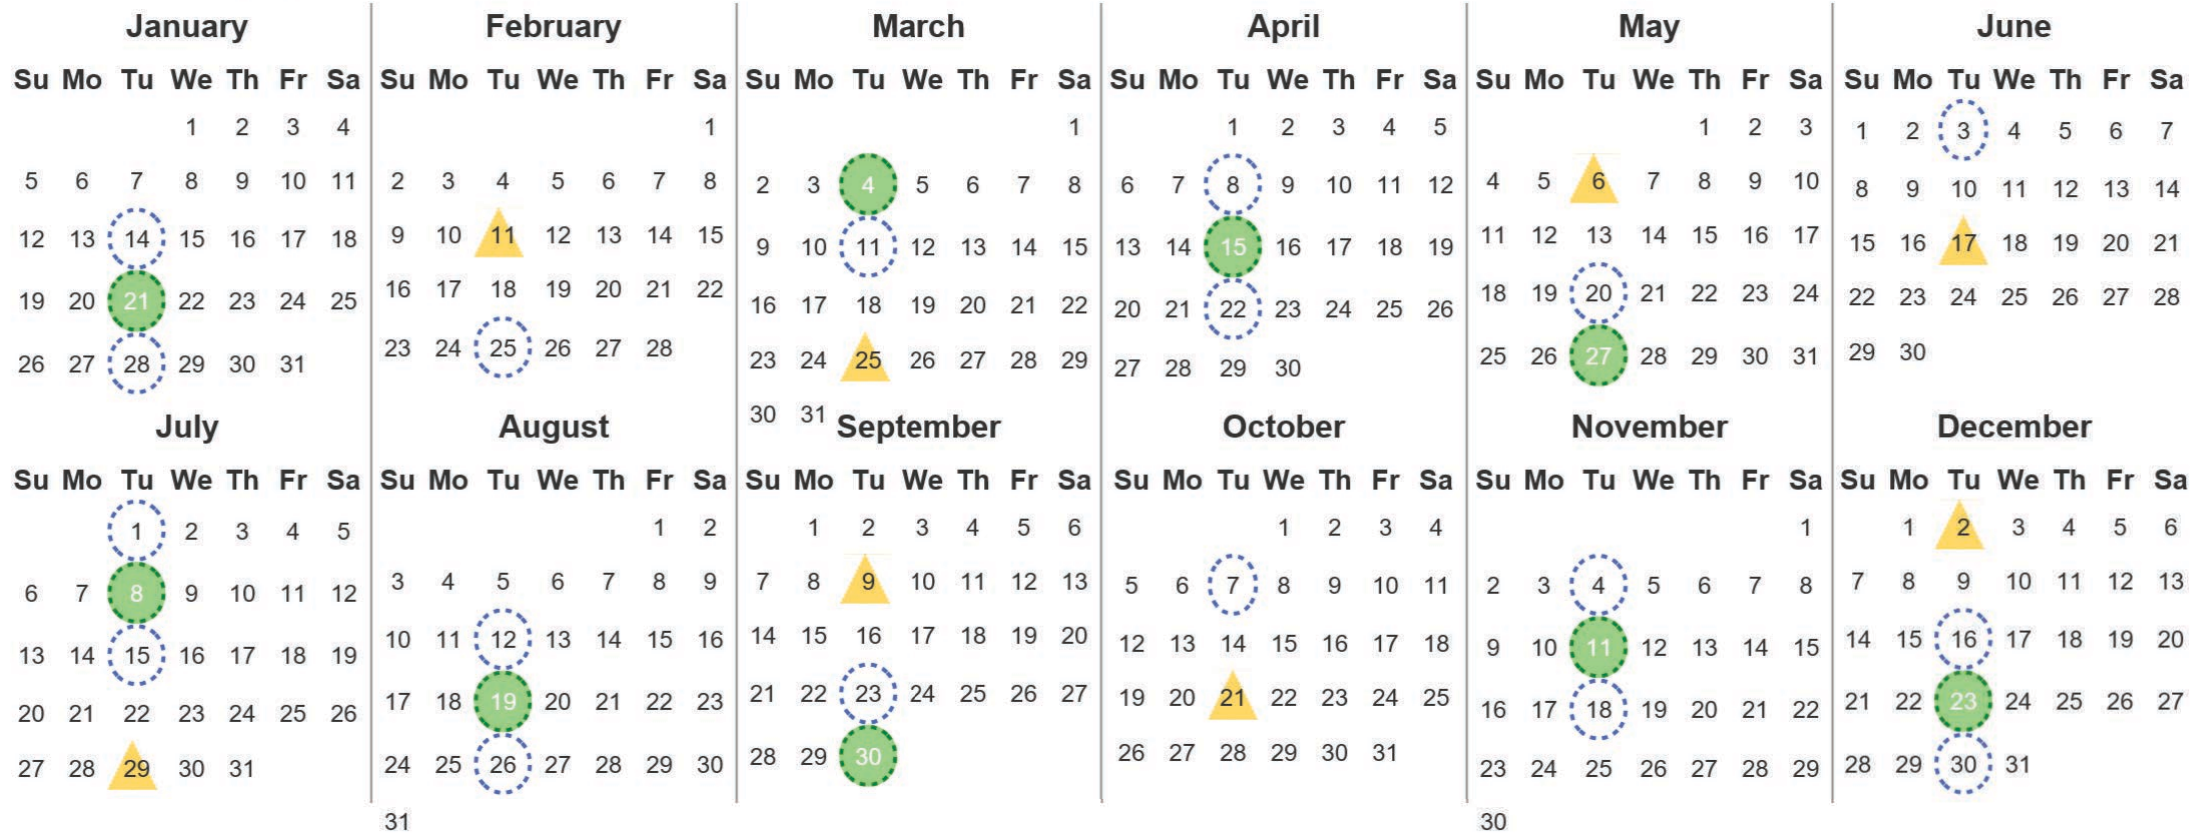

Your waste and recycling collection dates for **2025**.

 Non-recyclable Bin Only for items that cannot be recycled	 Recycling Bin Paper, card & cardboard • Plastic bottles, pots, tubs & trays • Tins, cans & empty aerosols • Cartons
---	---

Please place your bins out for collection **by 7.00am** on your collection day.

  	 	 
---	---	---

Festive Collections
 Check local press or website for details