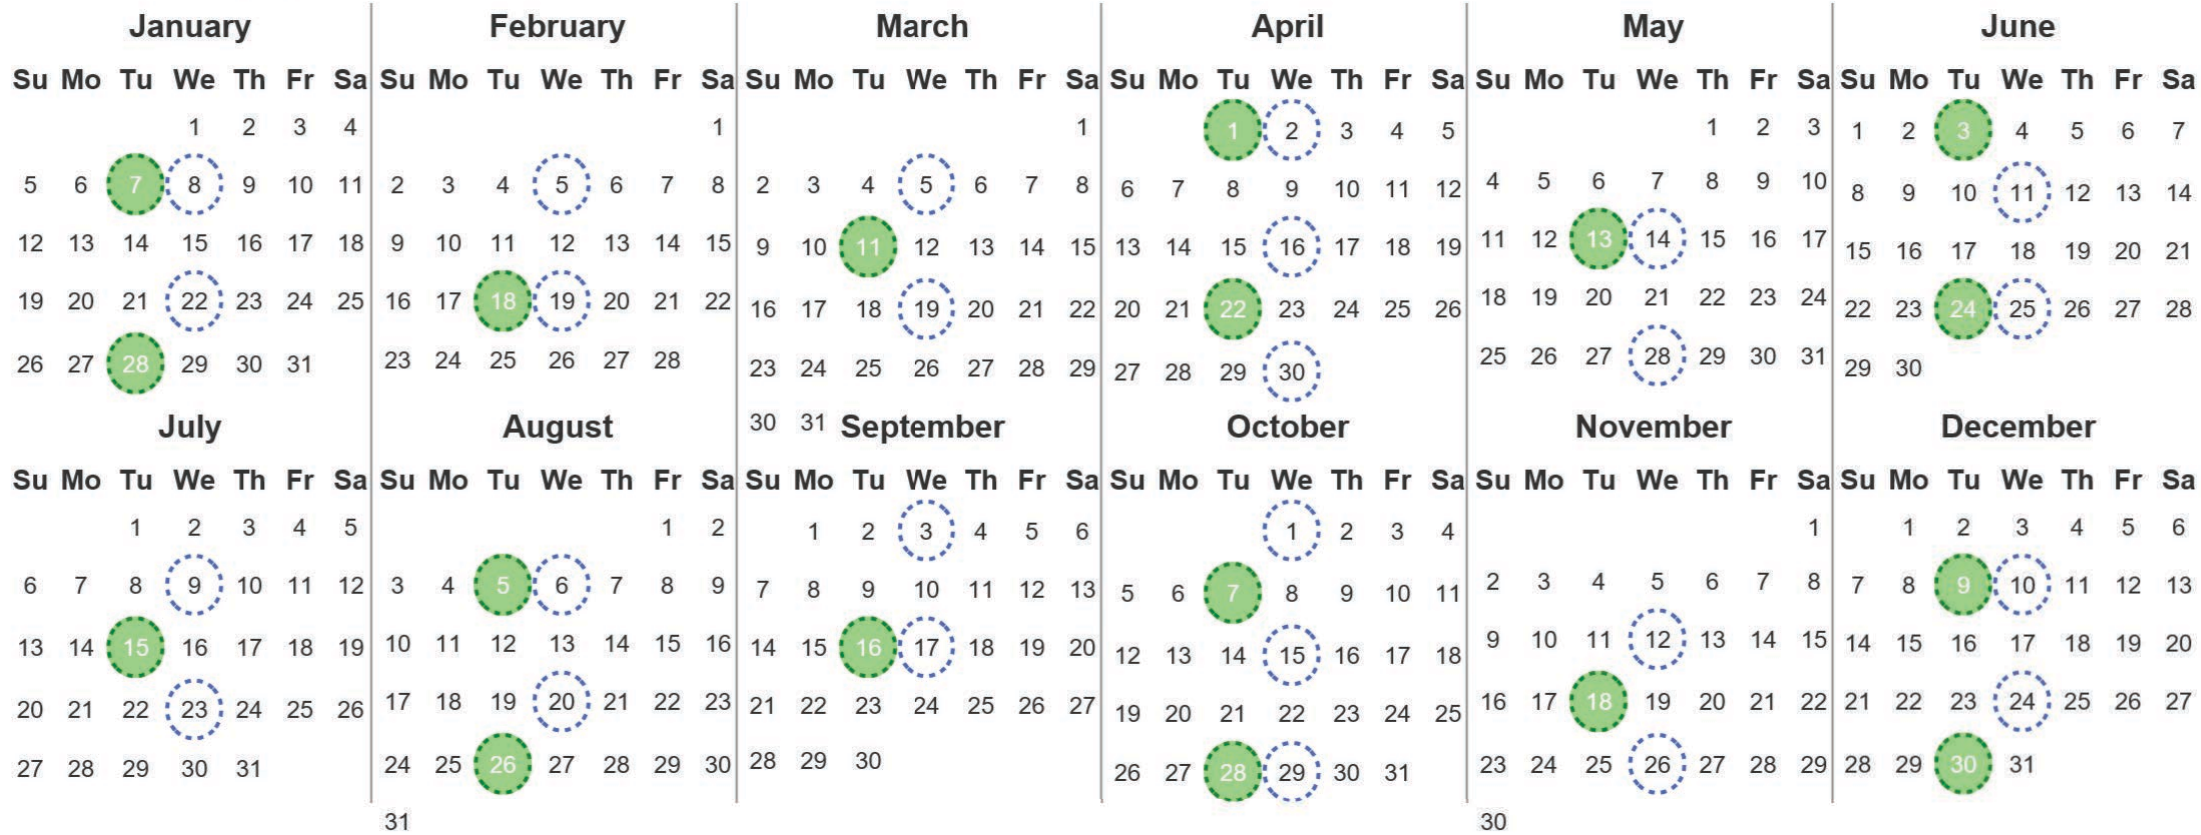

Your waste and recycling collection dates for **2025**.

Non-recyclable Bin
Only for items that cannot be recycled

Recycling Bin
Paper, card & cardboard • Plastic bottles, pots, tubs & trays • Tins, cans & empty aerosols • Cartons

Please place your bins out for collection **by 7.00am** on your collection day.

Festive Collections
Check local press or website for details