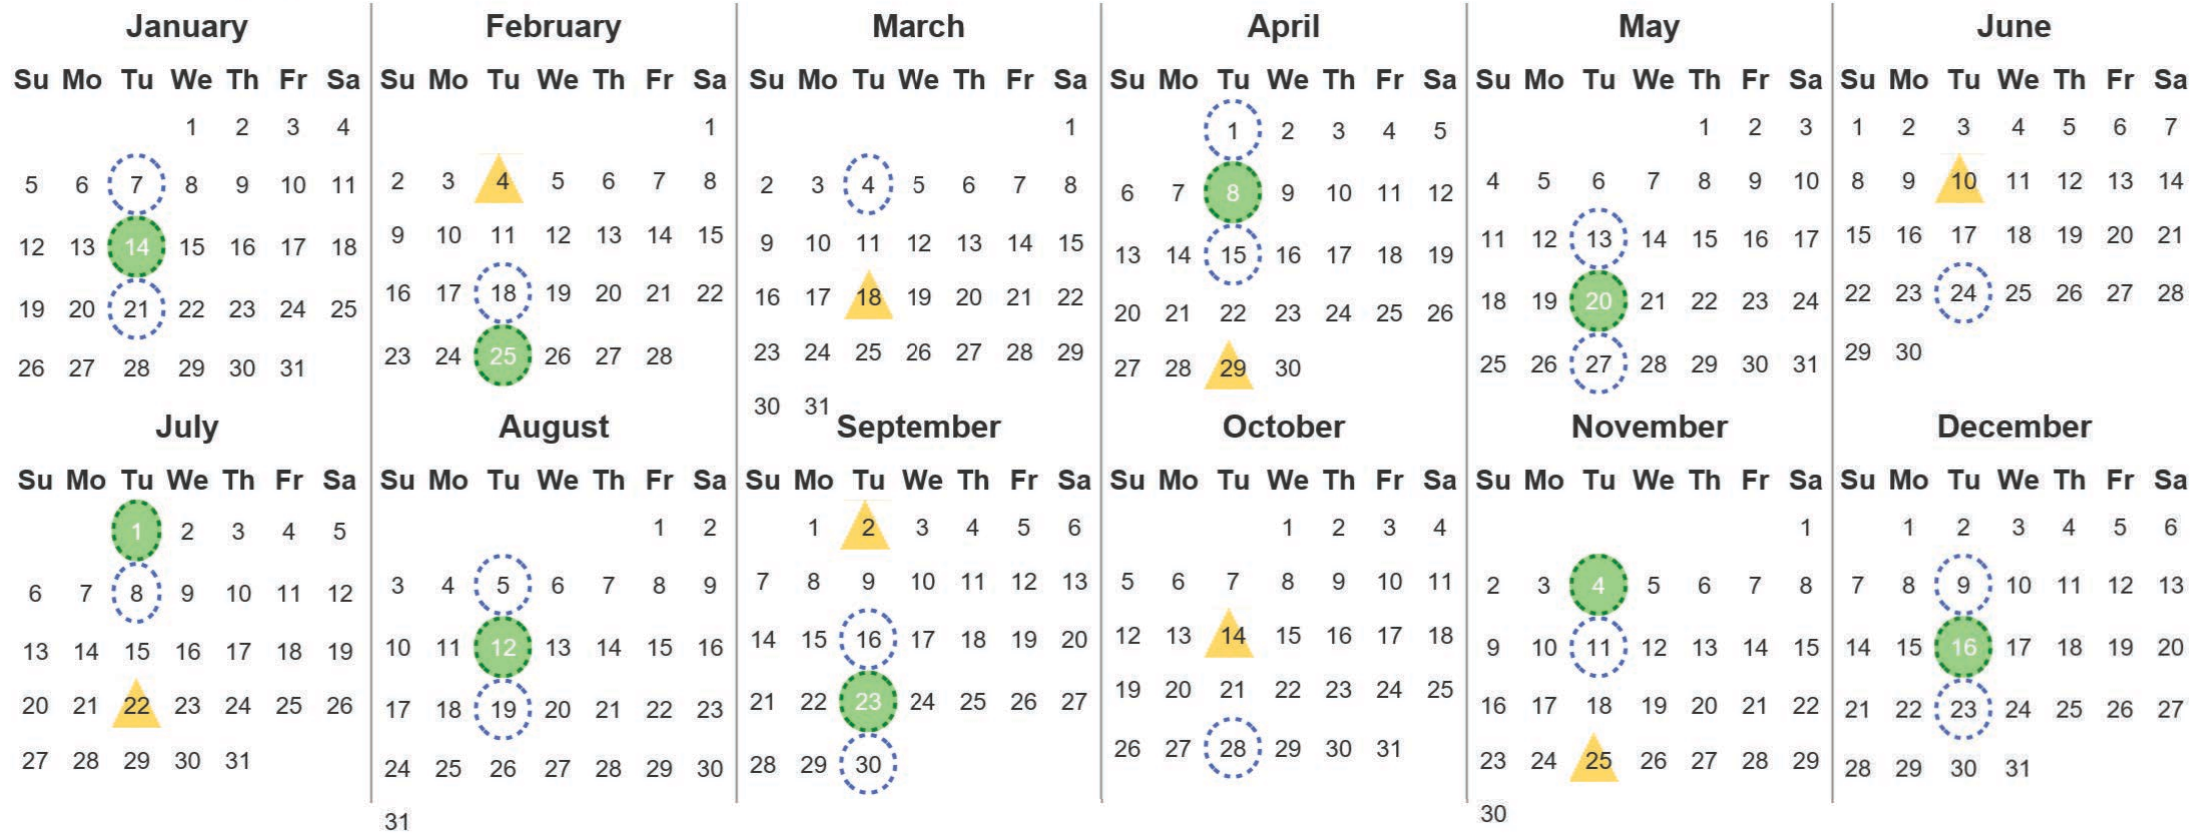

Your waste and recycling collection dates for **2025**.

Non-recyclable Bin
Only for items that cannot be recycled

Recycling Bin
Paper, card & cardboard • Plastic bottles, pots, tubs & trays • Tins, cans & empty aerosols • Cartons

Please place your bins out for collection **by 7.00am** on your collection day.

Festive Collections
Check local press or website for details