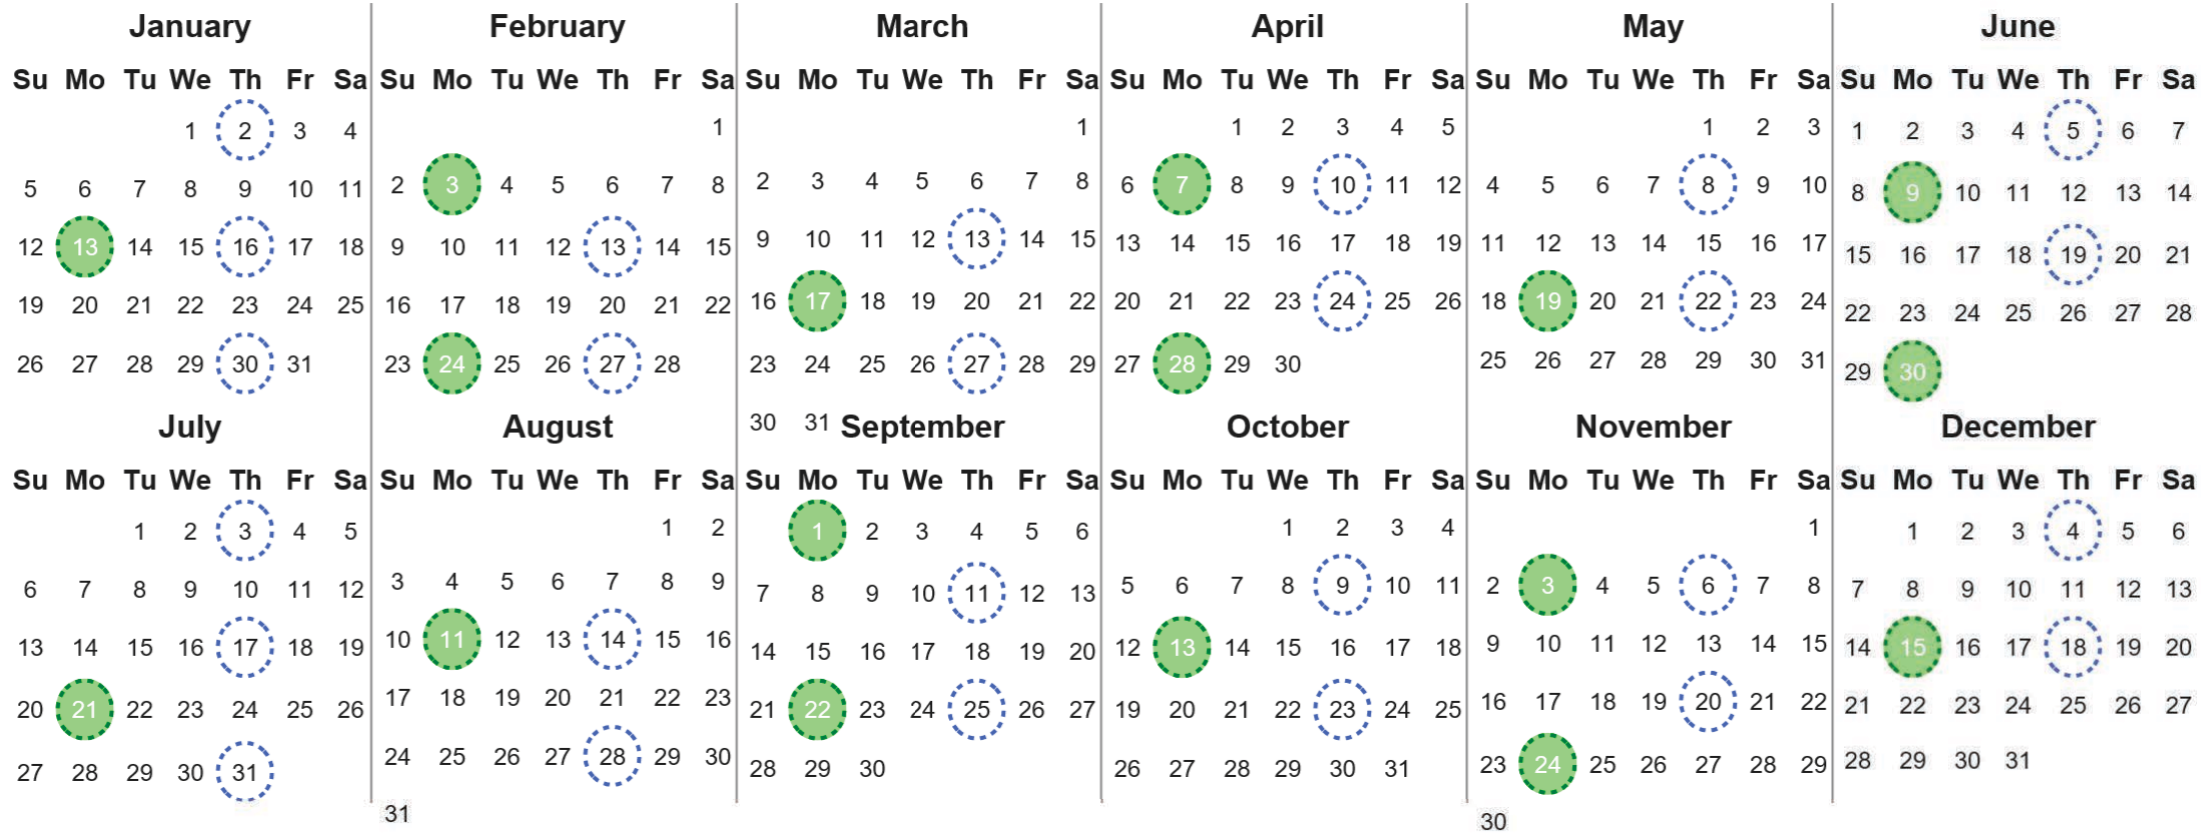

Your waste and recycling collection dates for **2025**.

	Non-recyclable Bin Only for items that cannot be recycled		Recycling Bin Paper, card & cardboard • Plastic bottles, pots, tubs & trays • Tins, cans & empty aerosols • Cartons
---	---	---	---

Please place your bins out for collection **by 7.00am on your collection day.**

					Festive Collections Check local press or website for details
---	---	---	---	---	--

Calendar Reference: LORN17