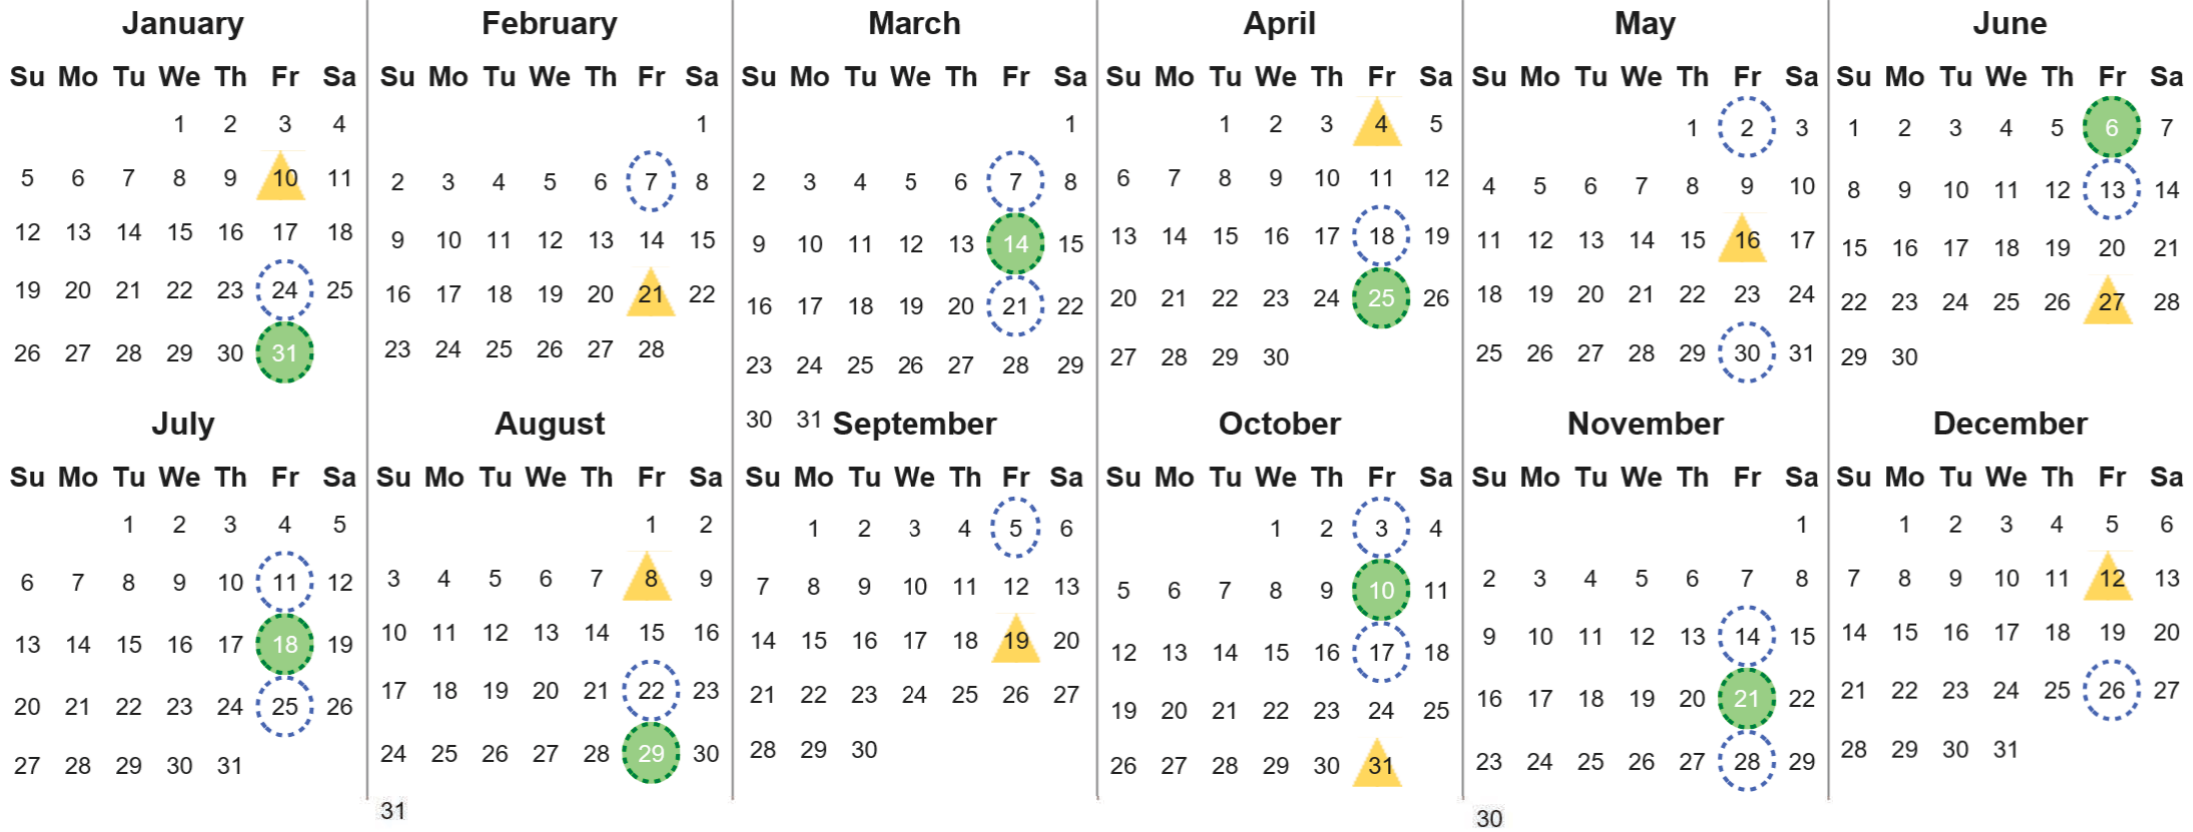

Your waste and recycling collection dates for **2025**.

**Non-recyclable Bin**  
Only for items that cannot be recycled

**Recycling Bin**  
Paper, card & cardboard • Plastic bottles, pots, tubs & trays • Tins, cans & empty aerosols • Cartons

Please place your bins out for collection **by 7.00am** on your collection day.

**Festive Collections**  
Check local press or website for details