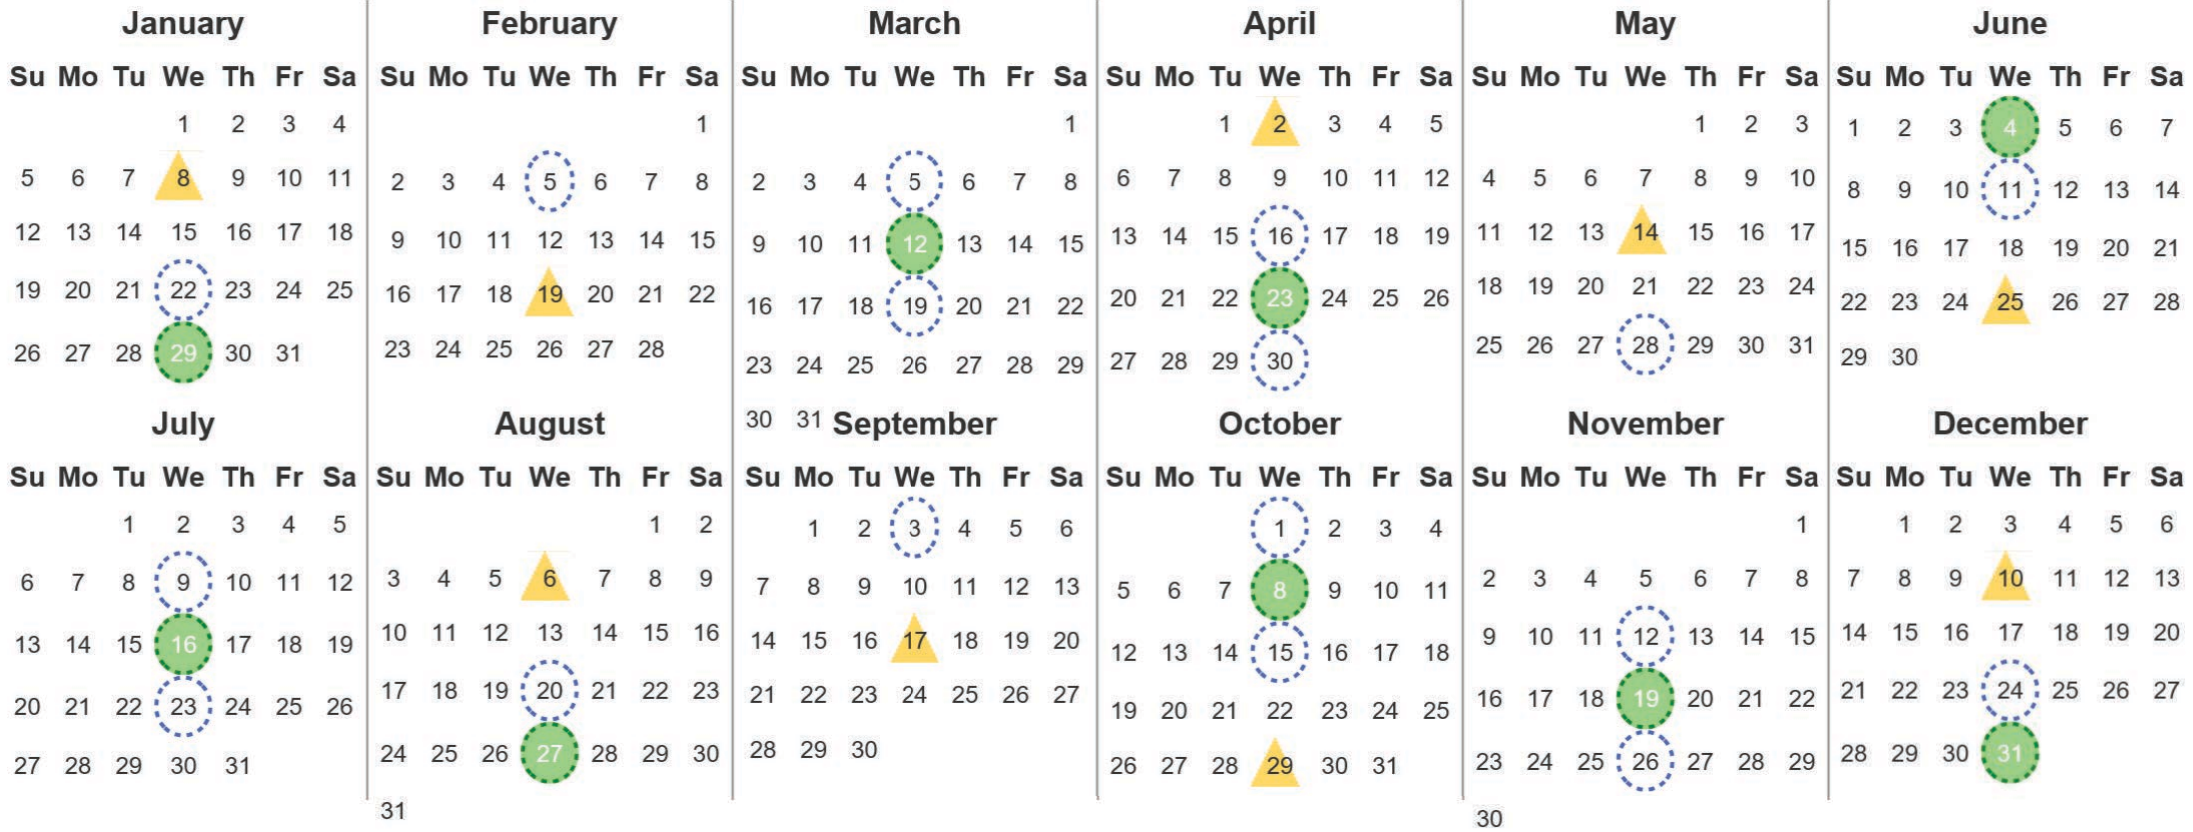

Your waste and recycling collection dates for **2025**.

| | | | |
|---|---|---|---|
|  | Non-recyclable Bin Only for items that cannot be recycled |  | Recycling Bin Paper, card & cardboard • Plastic bottles, pots, tubs & trays • Tins, cans & empty aerosols • Cartons |
|---|---|---|---|

Please place your bins out for collection **by 7.00am** on your collection day.

| | | | | | | |
|---|---|---|---|---|---|---|
|  |  |  |  |  |  |  |
|---|---|---|---|---|---|---|

 **Festive Collections**
Check local press or website for details