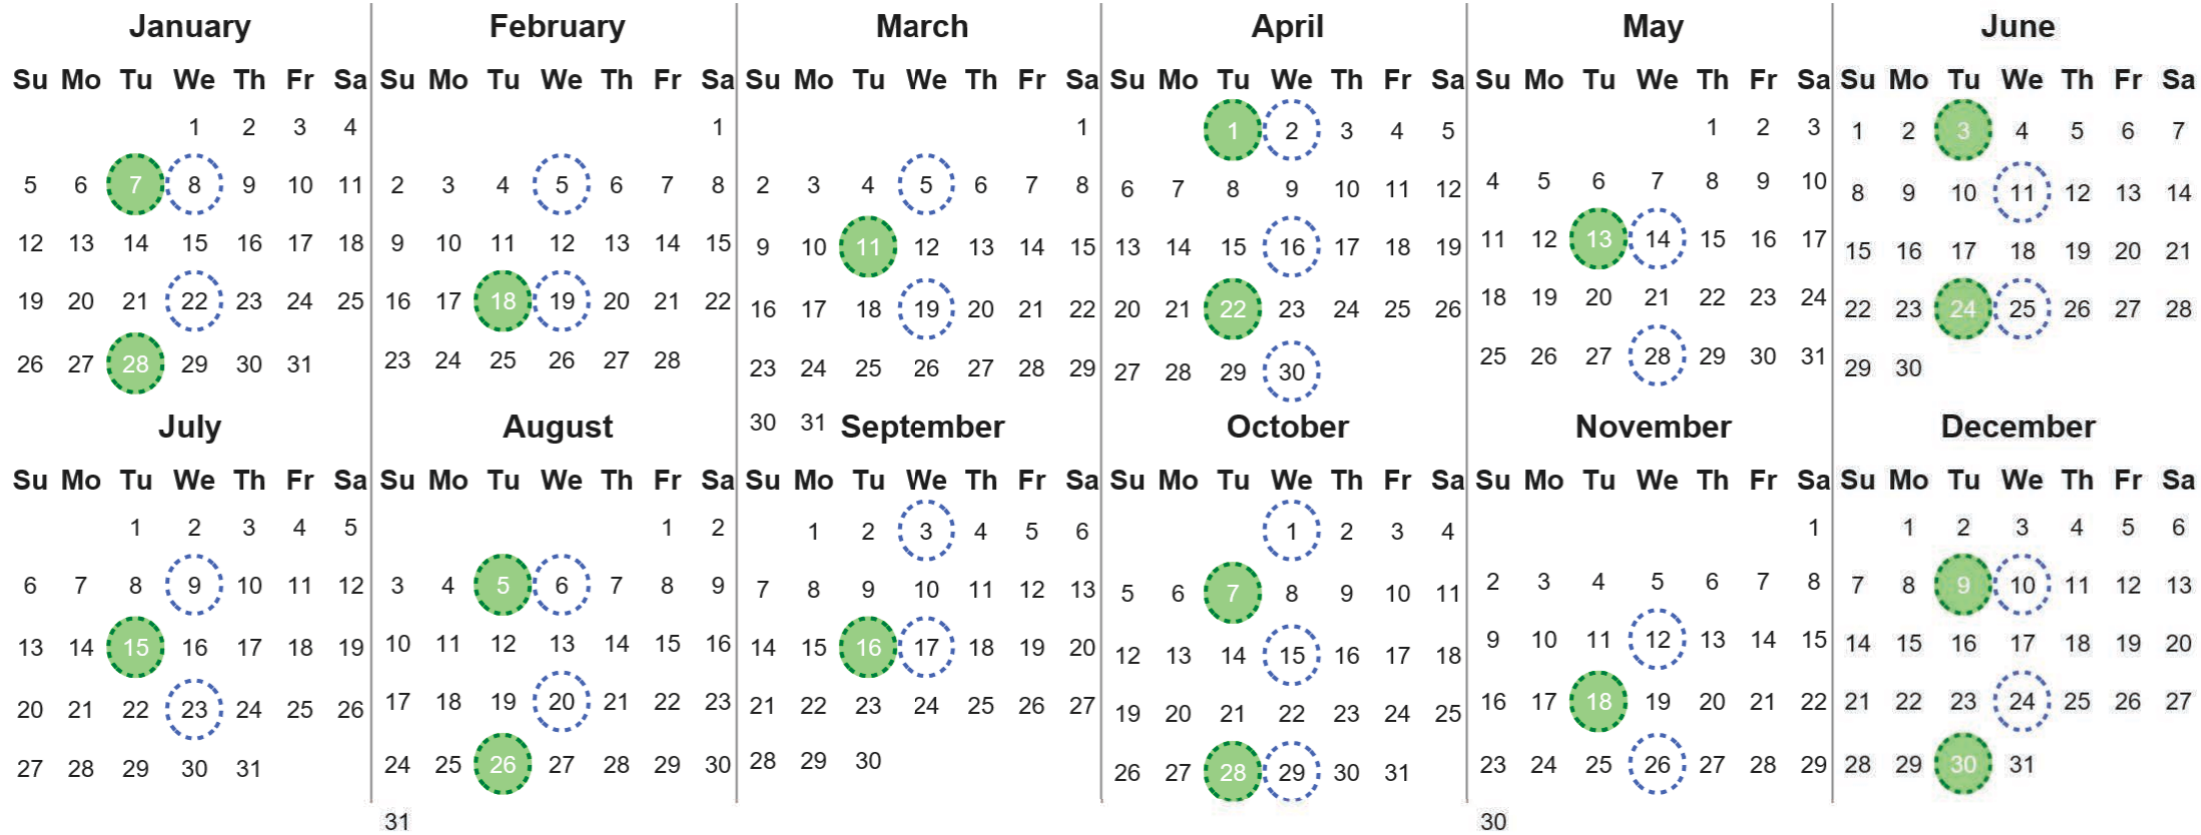

Your waste and recycling collection dates for **2025**.

Non-recyclable Bin
Only for items that cannot be recycled

Recycling Bin
Paper, card & cardboard • Plastic bottles, pots, tubs & trays • Tins, cans & empty aerosols • Cartons

Please place your bins out for collection **by 7.00am on your collection day.**

Festive Collections
Check local press or website for details