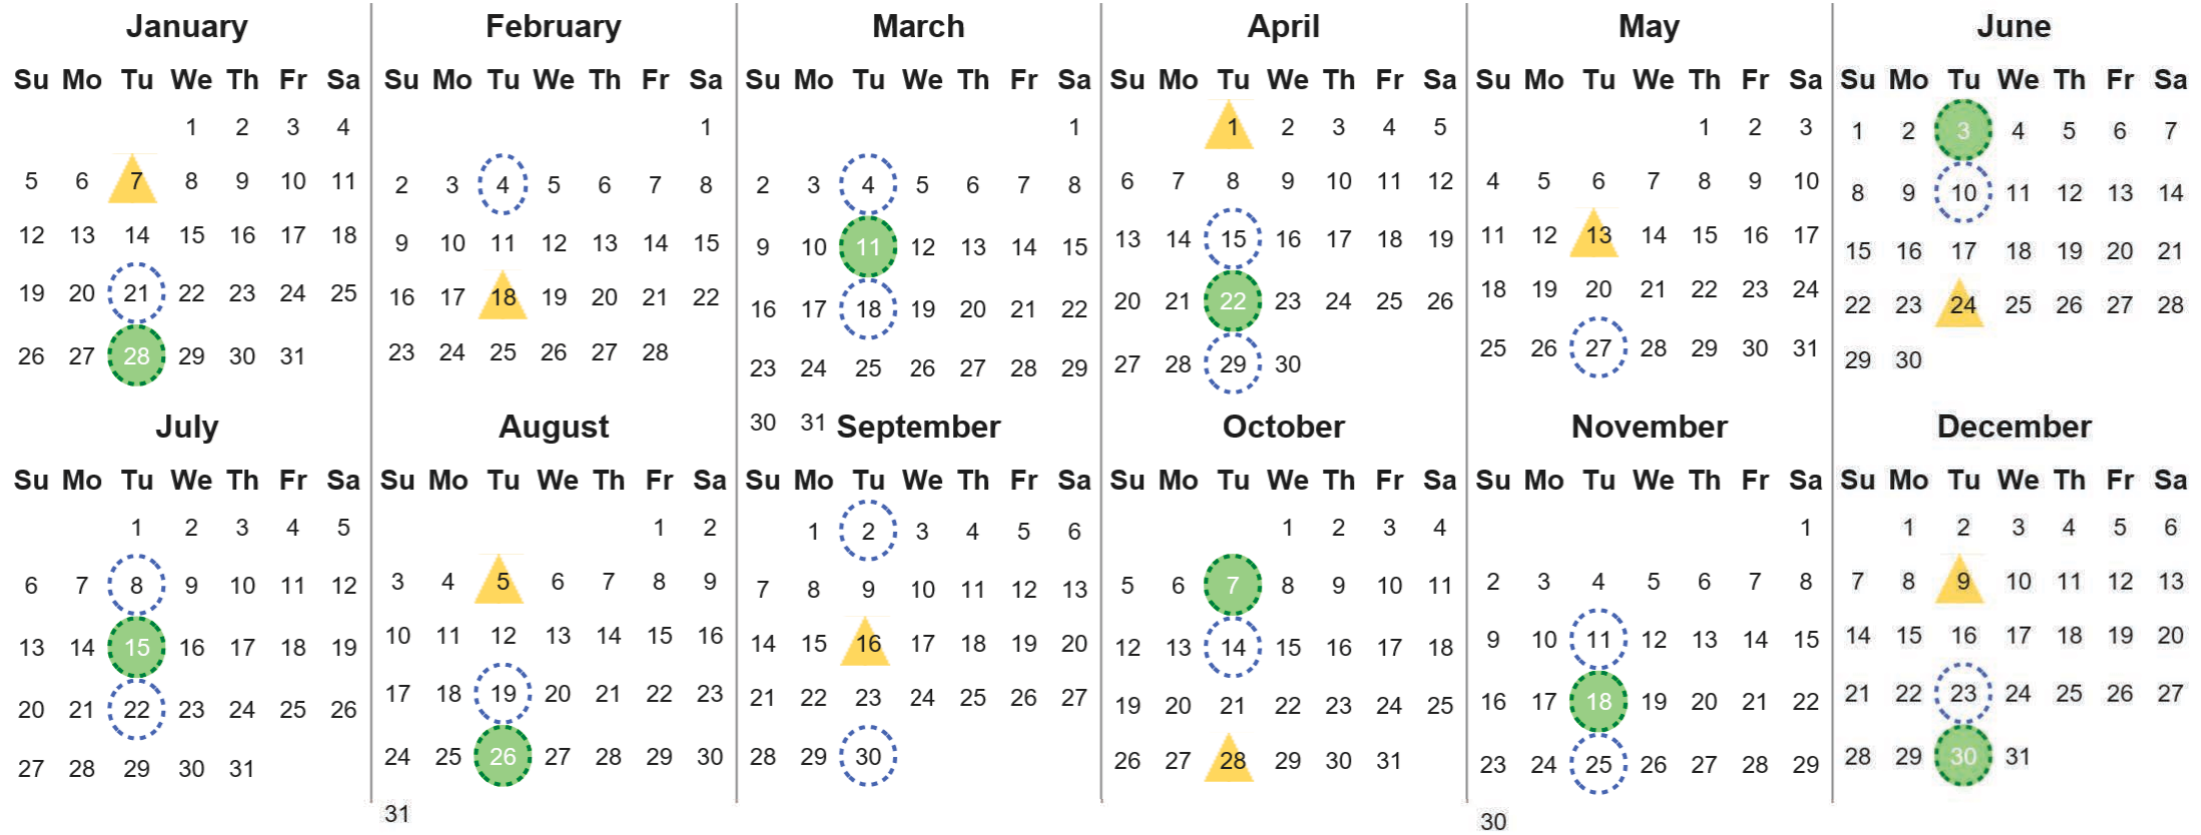

Your waste and recycling collection dates for **2025**.

Non-recyclable Bin
Only for items that cannot be recycled

Recycling Bin
Paper, card & cardboard • Plastic bottles, pots, tubs & trays • Tins, cans & empty aerosols • Cartons

Please place your bins out for collection **by 7.00am** on your collection day.

Festive Collections
Check local press or website for details