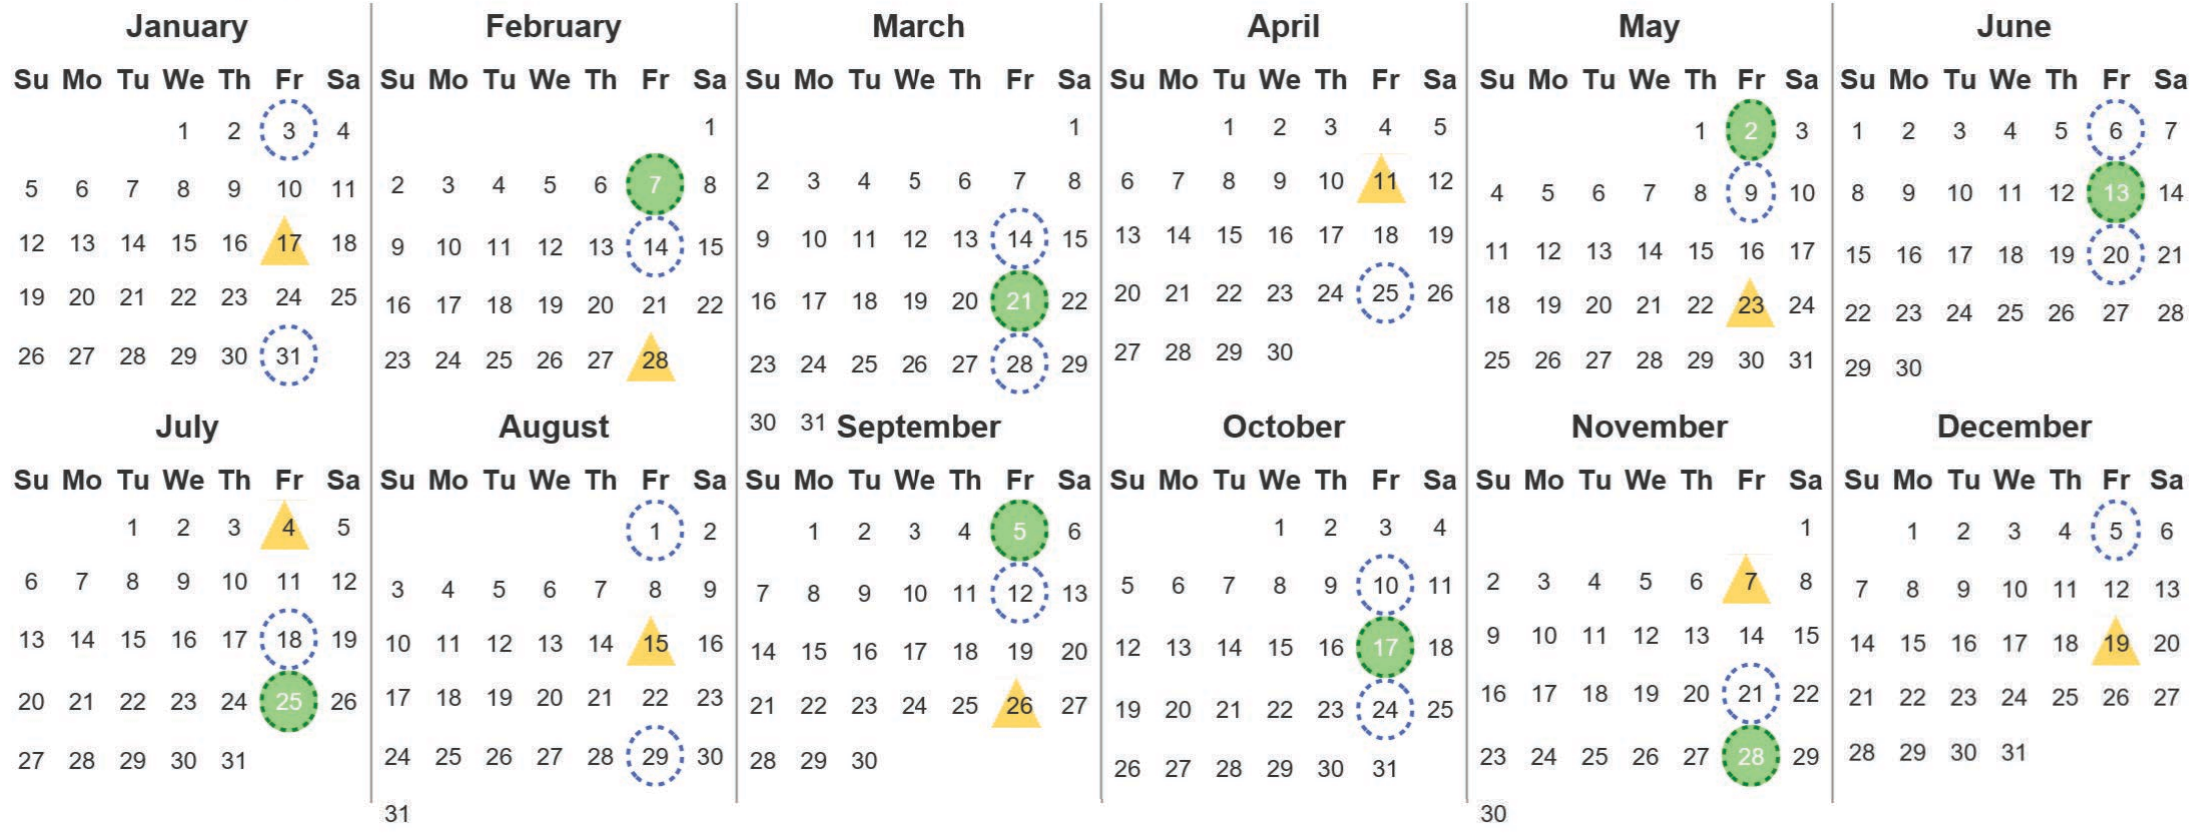

Your waste and recycling collection dates for 2025.

	Non-recyclable Bin Only for items that cannot be recycled		Recycling Bin Paper, card & cardboard • Plastic bottles, pots, tubs & trays • Tins, cans & empty aerosols • Cartons
---	---	---	---

Please place your bins out for collection **by 7.00am** on your collection day.

						
---	---	---	---	---	---	---

 **Festive Collections**
Check local press or website for details