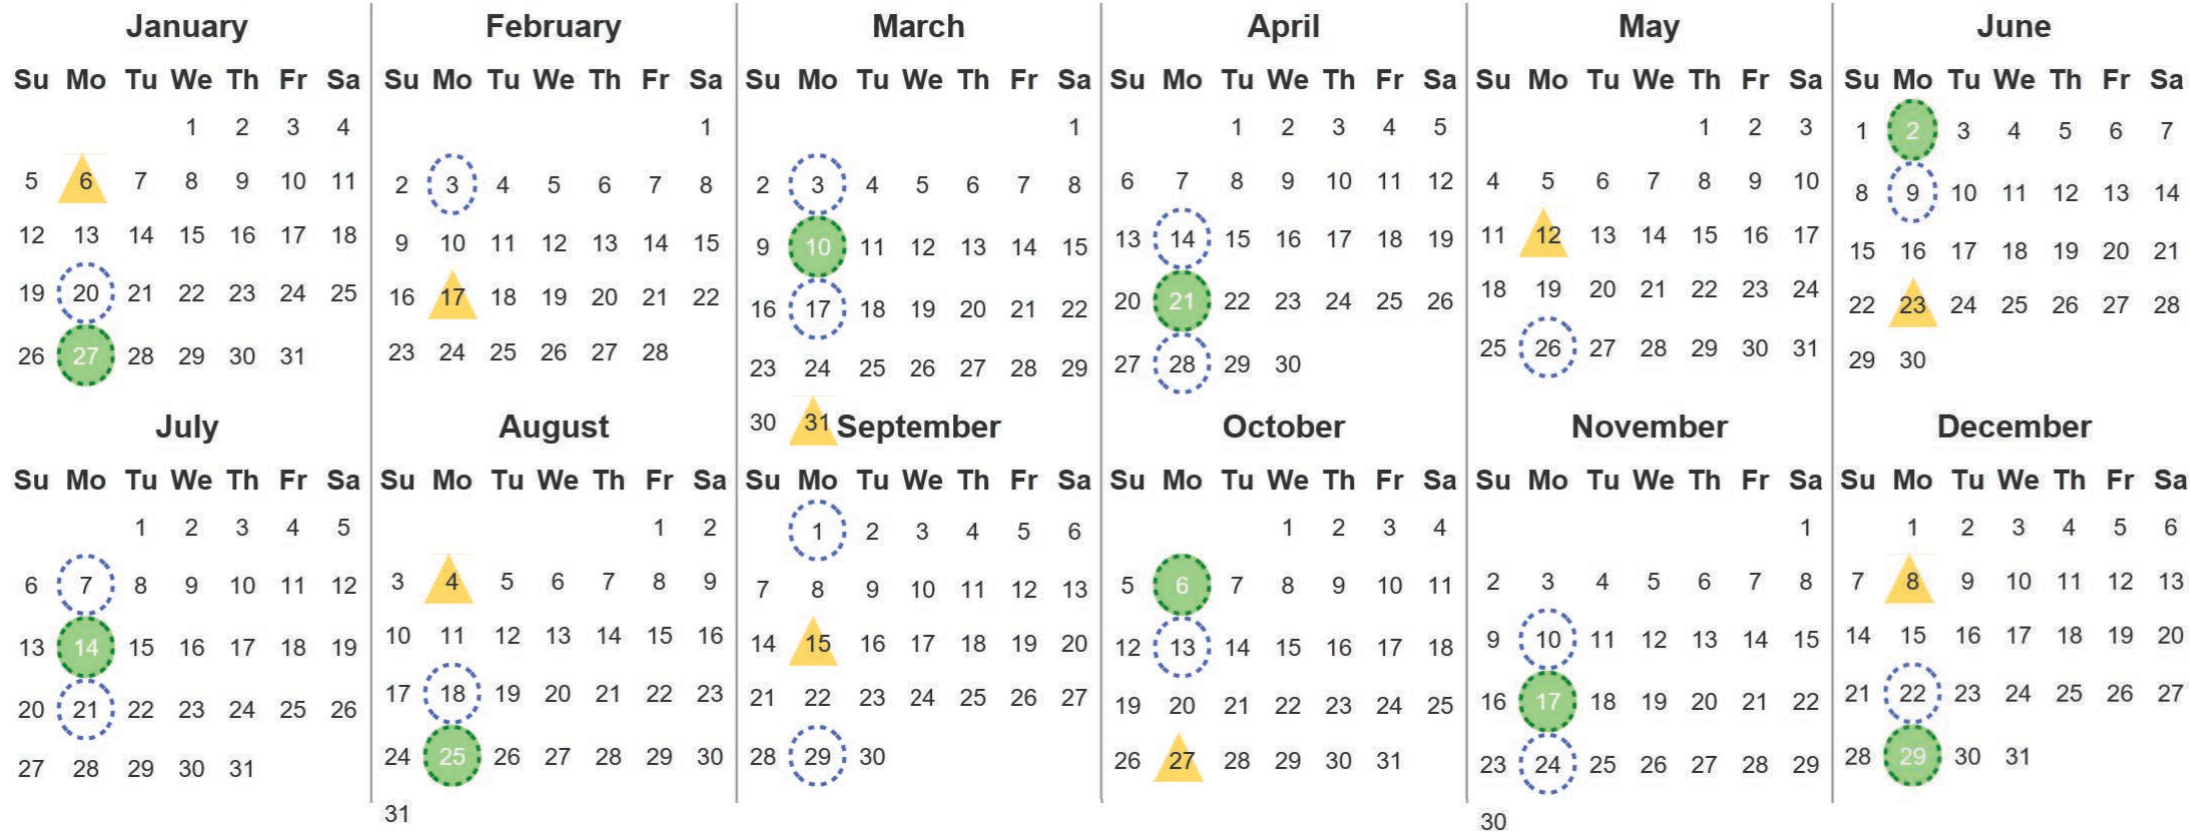

Your waste and recycling collection dates for **2025**.

**Non-recyclable Bin**  
Only for items that cannot be recycled

**Recycling Bin**  
Paper, card & cardboard • Plastic bottles, pots, tubs & trays • Tins, cans & empty aerosols • Cartons

Please place your bins out for collection **by 7.00am** on your collection day.

**Festive Collections**  
Check local press or website for details