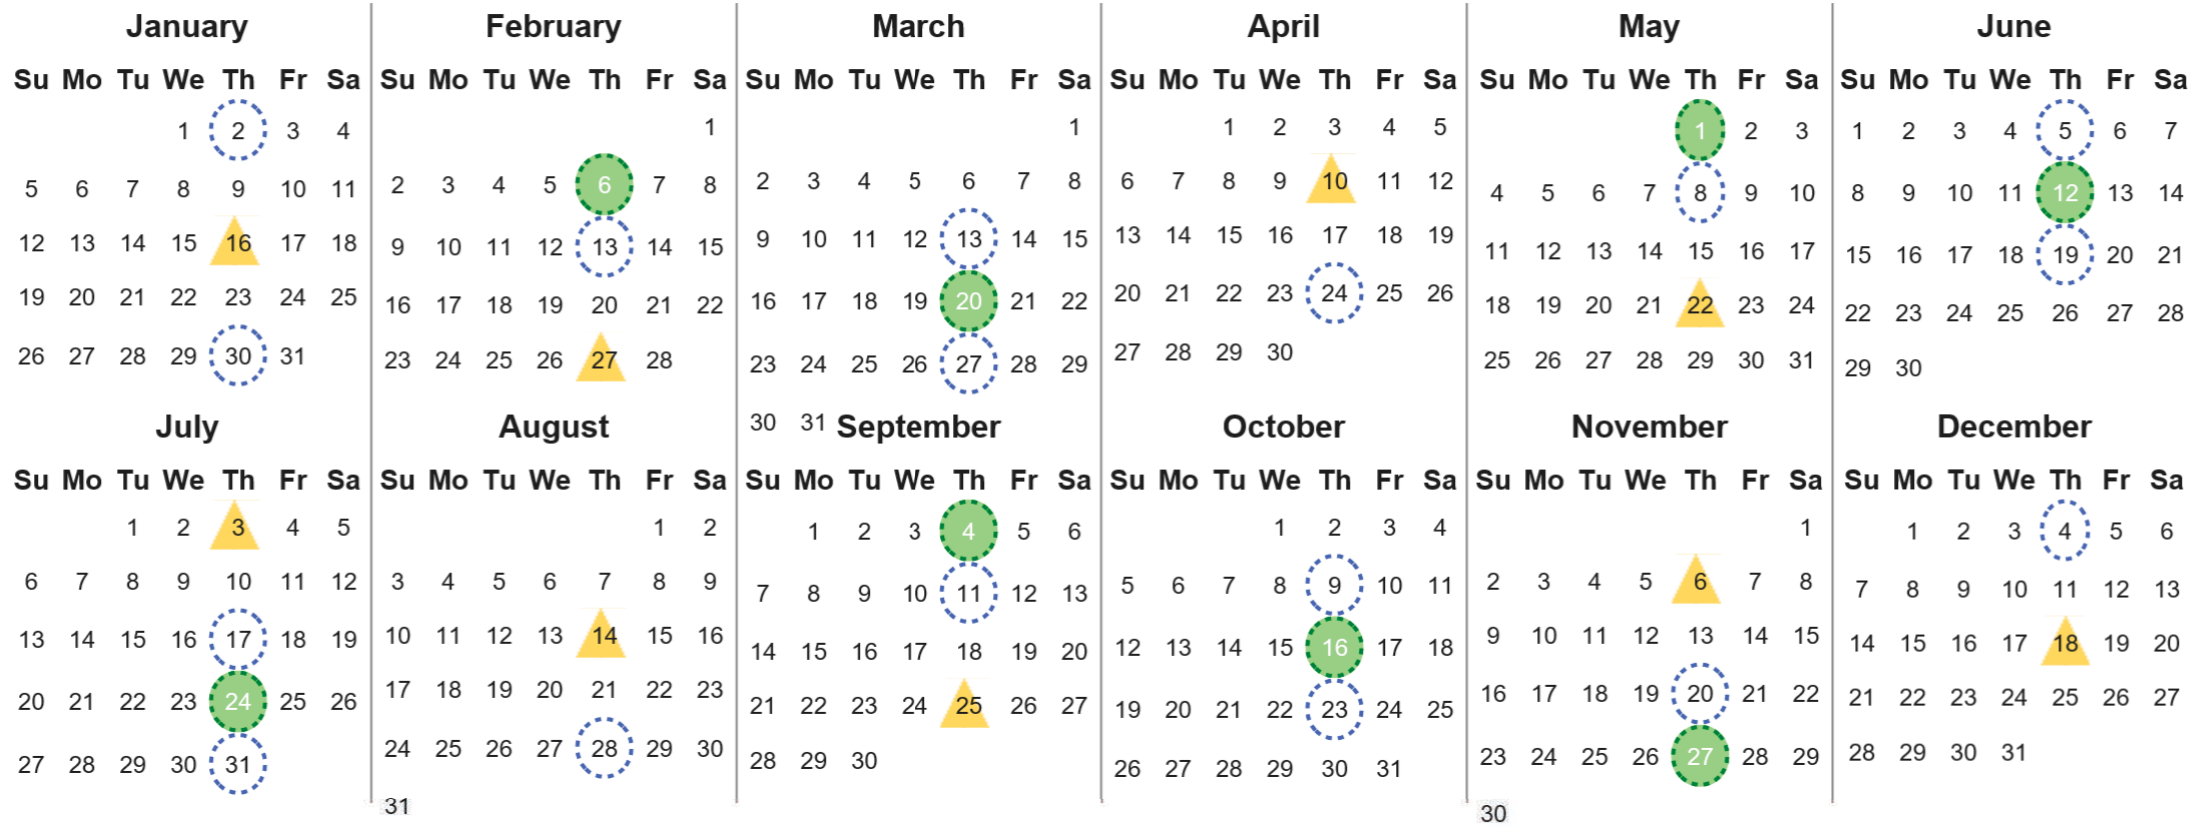

Your waste and recycling collection dates for **2025**.

Non-recyclable Bin
Only for items that cannot be recycled

Recycling Bin
Paper, card & cardboard • Plastic bottles, pots, tubs & trays • Tins, cans & empty aerosols • Cartons

Please place your bins out for collection **by 7.00am on your collection day.**

Festive Collections
Check local press or website for details