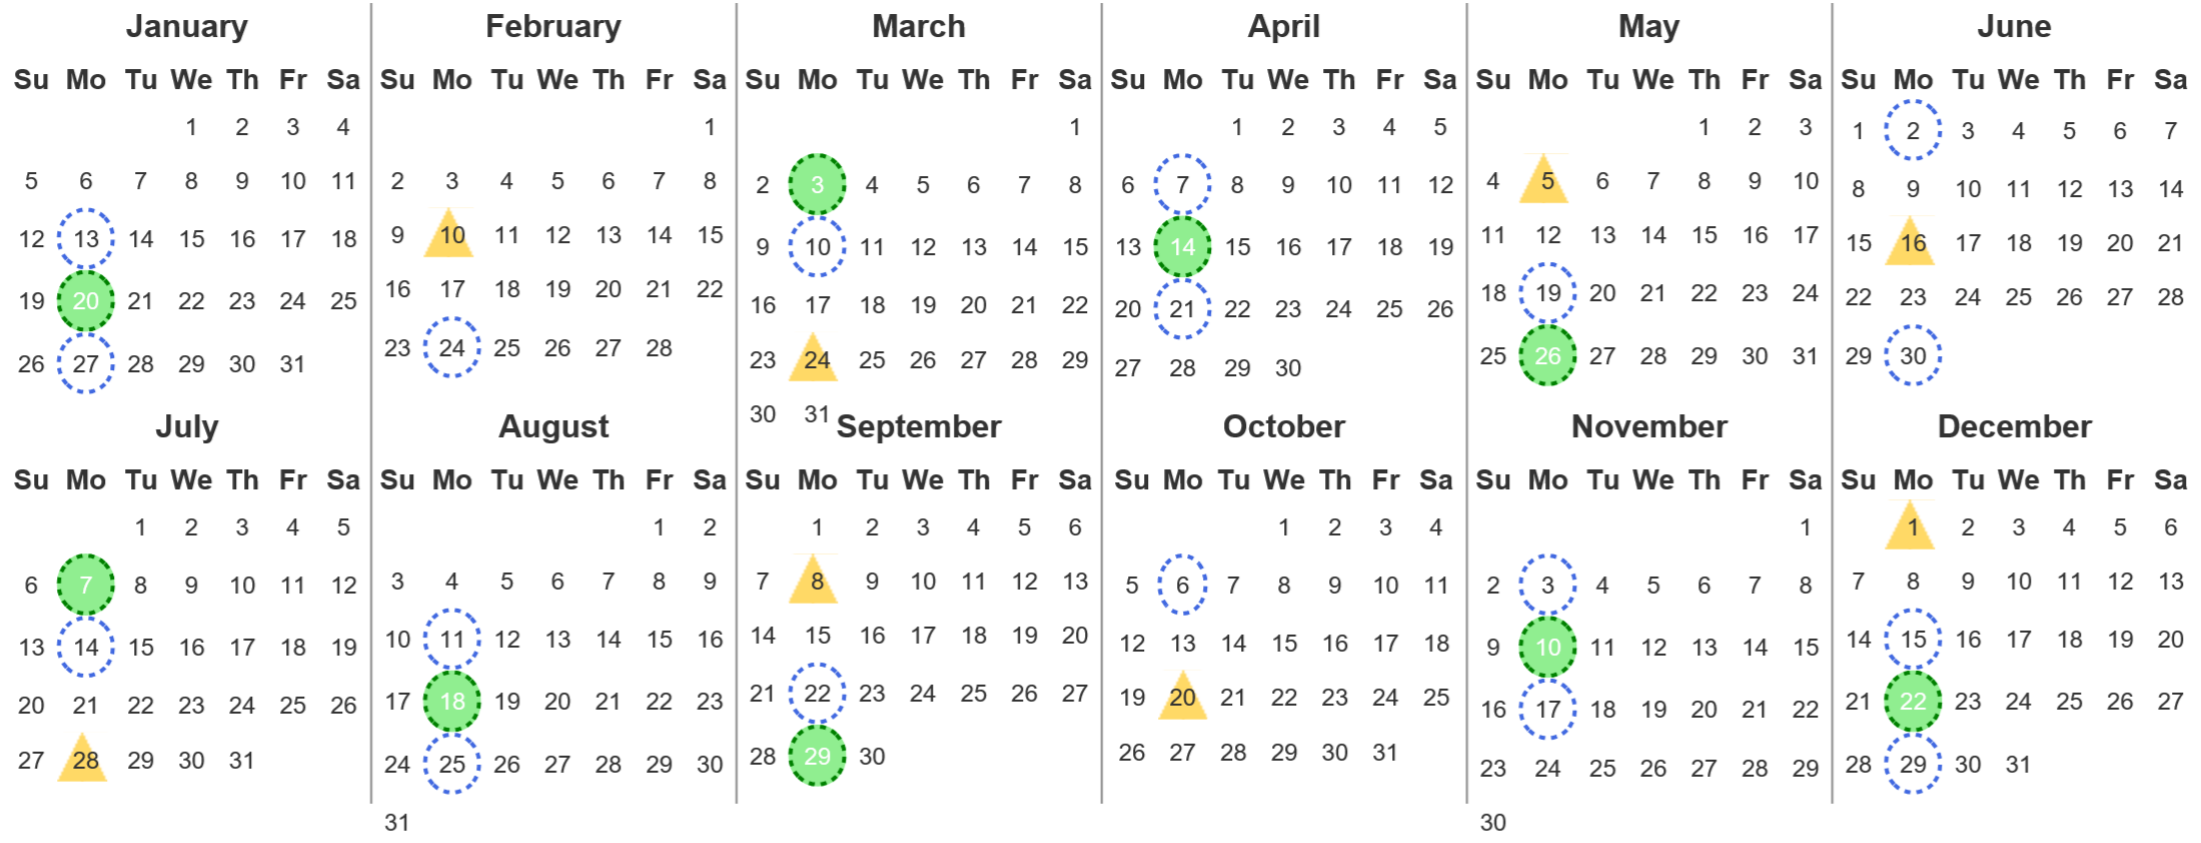

Your waste and recycling collection dates for **2025**.

| | | | |
|---|---|---|---|
|  | Non-recyclable Bin Only for items that cannot be recycled |  | Recycling Bin Paper, card & cardboard • Plastic bottles, pots, tubs & trays • Tins, cans & empty aerosols • Cartons |
|---|---|---|---|

Please place your bins out for collection **by 7.00am** on your collection day.

| | | | | | | | | |
|---|---|---|---|---|---|---|--|--|
|  |  |  |  |  |  |  |  | Festive Collections Check local press or website for details |
|---|---|---|---|---|---|---|--|--|