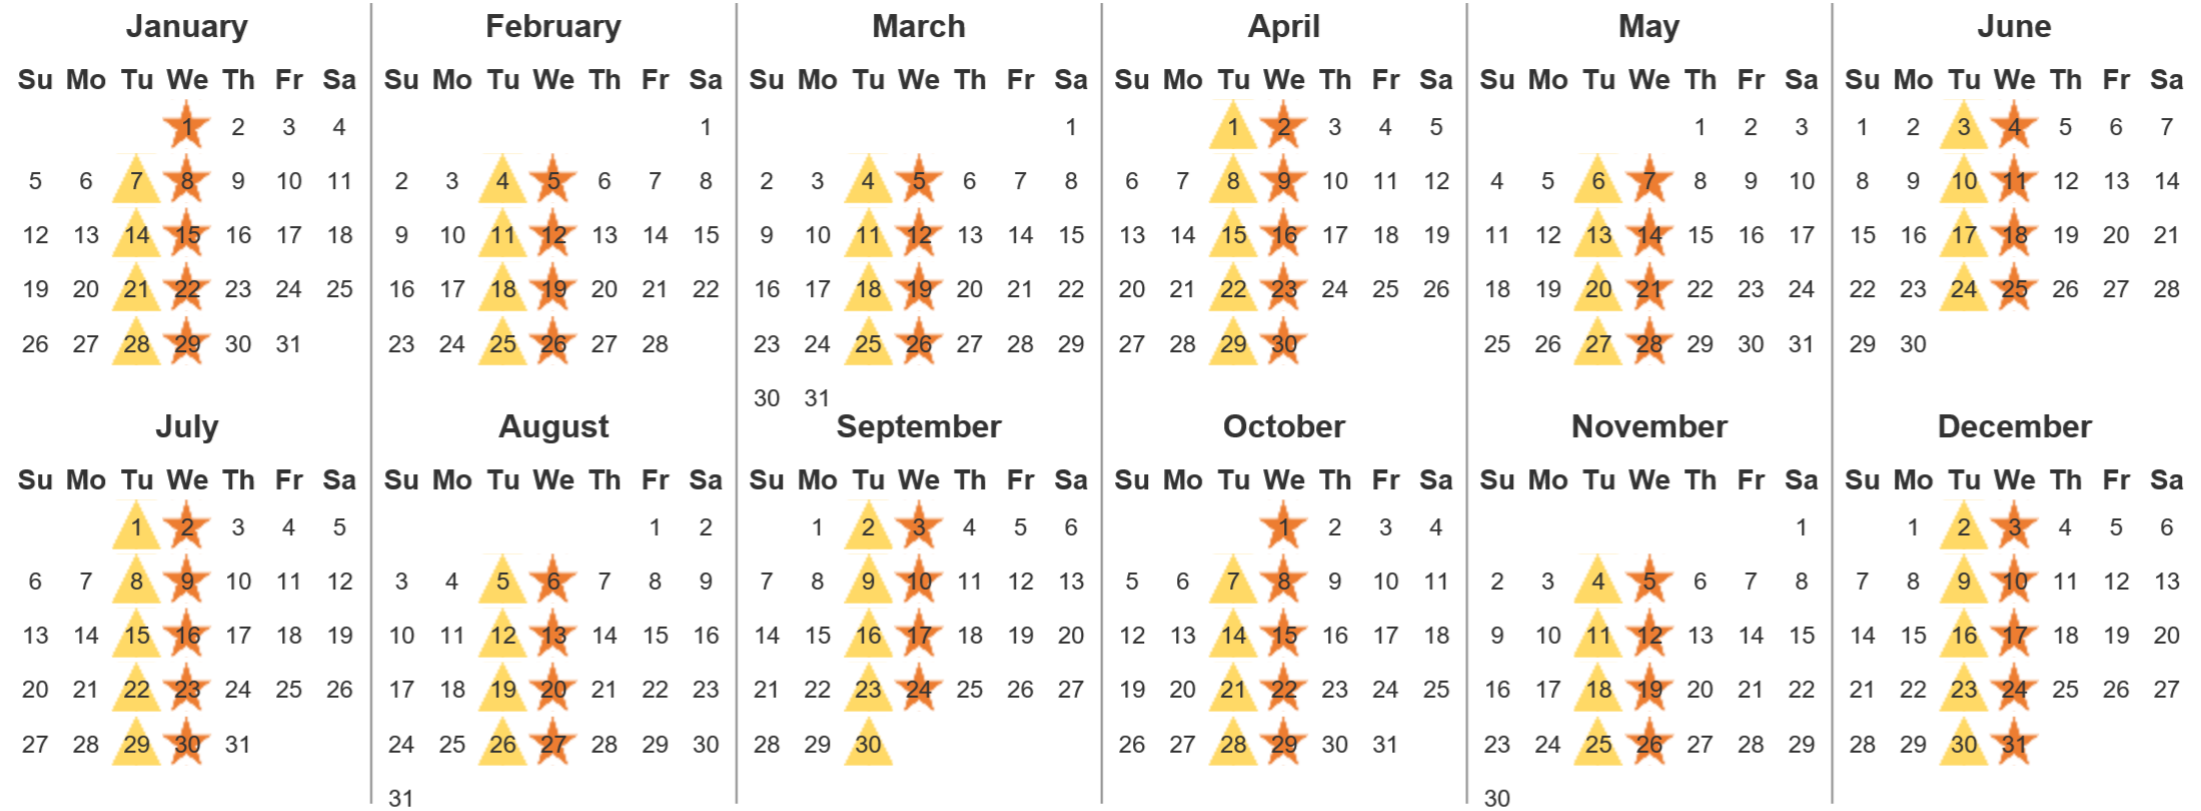

Your waste and recycling collection dates for **2025**.

**Non-recyclable Bin**  
Only for items that cannot be recycled

**Recycling Bin**  
Paper, card & cardboard • Plastic bottles, pots, tubs & trays • Tins, cans & empty aerosols • Cartons

**Food Caddy**  
All cooked & uncooked food waste

Please place your bins out for collection **by 6.00am** on your collection day.

**Festive Collections**  
Check local press or website for details