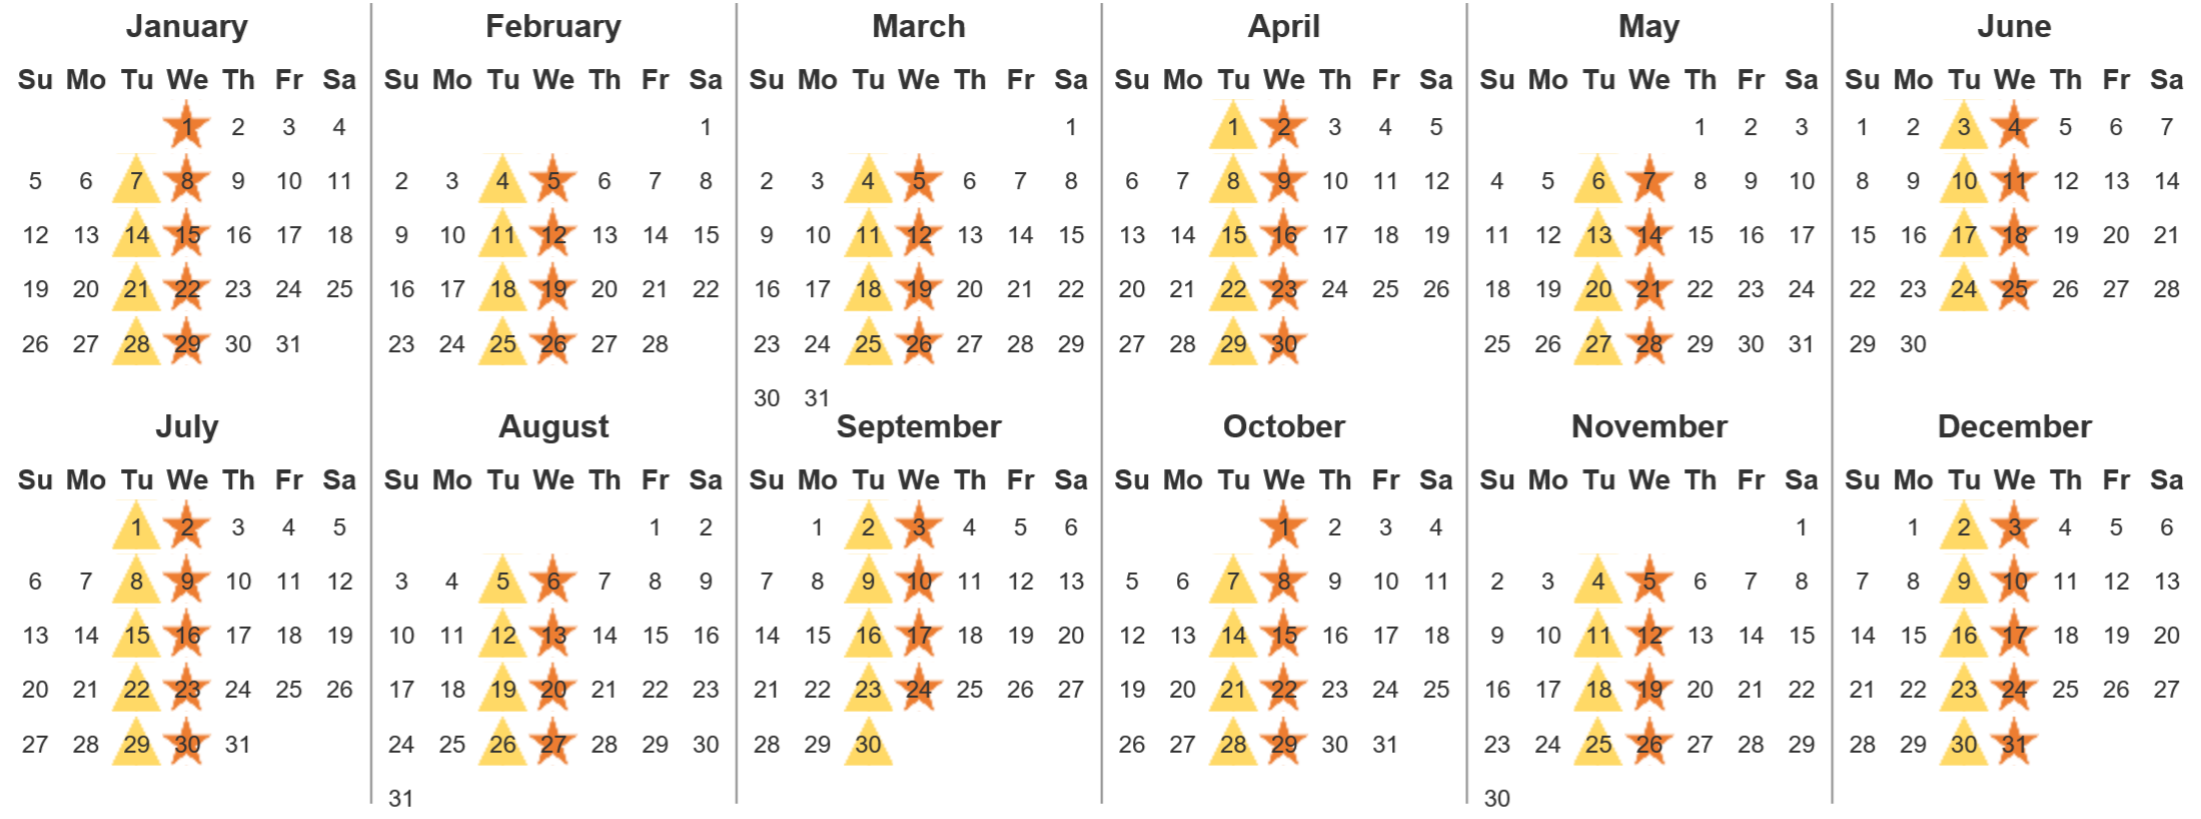

Your waste and recycling collection dates for **2025**.

Non-recyclable Bin
Only for items that cannot be recycled

Recycling Bin
Paper, card & cardboard • Plastic bottles, pots, tubs & trays • Tins, cans & empty aerosols • Cartons

Food Caddy
All cooked & uncooked food waste

Please place your bins out for collection **by 6.00am** on your collection day.

Festive Collections
Check local press or website for details