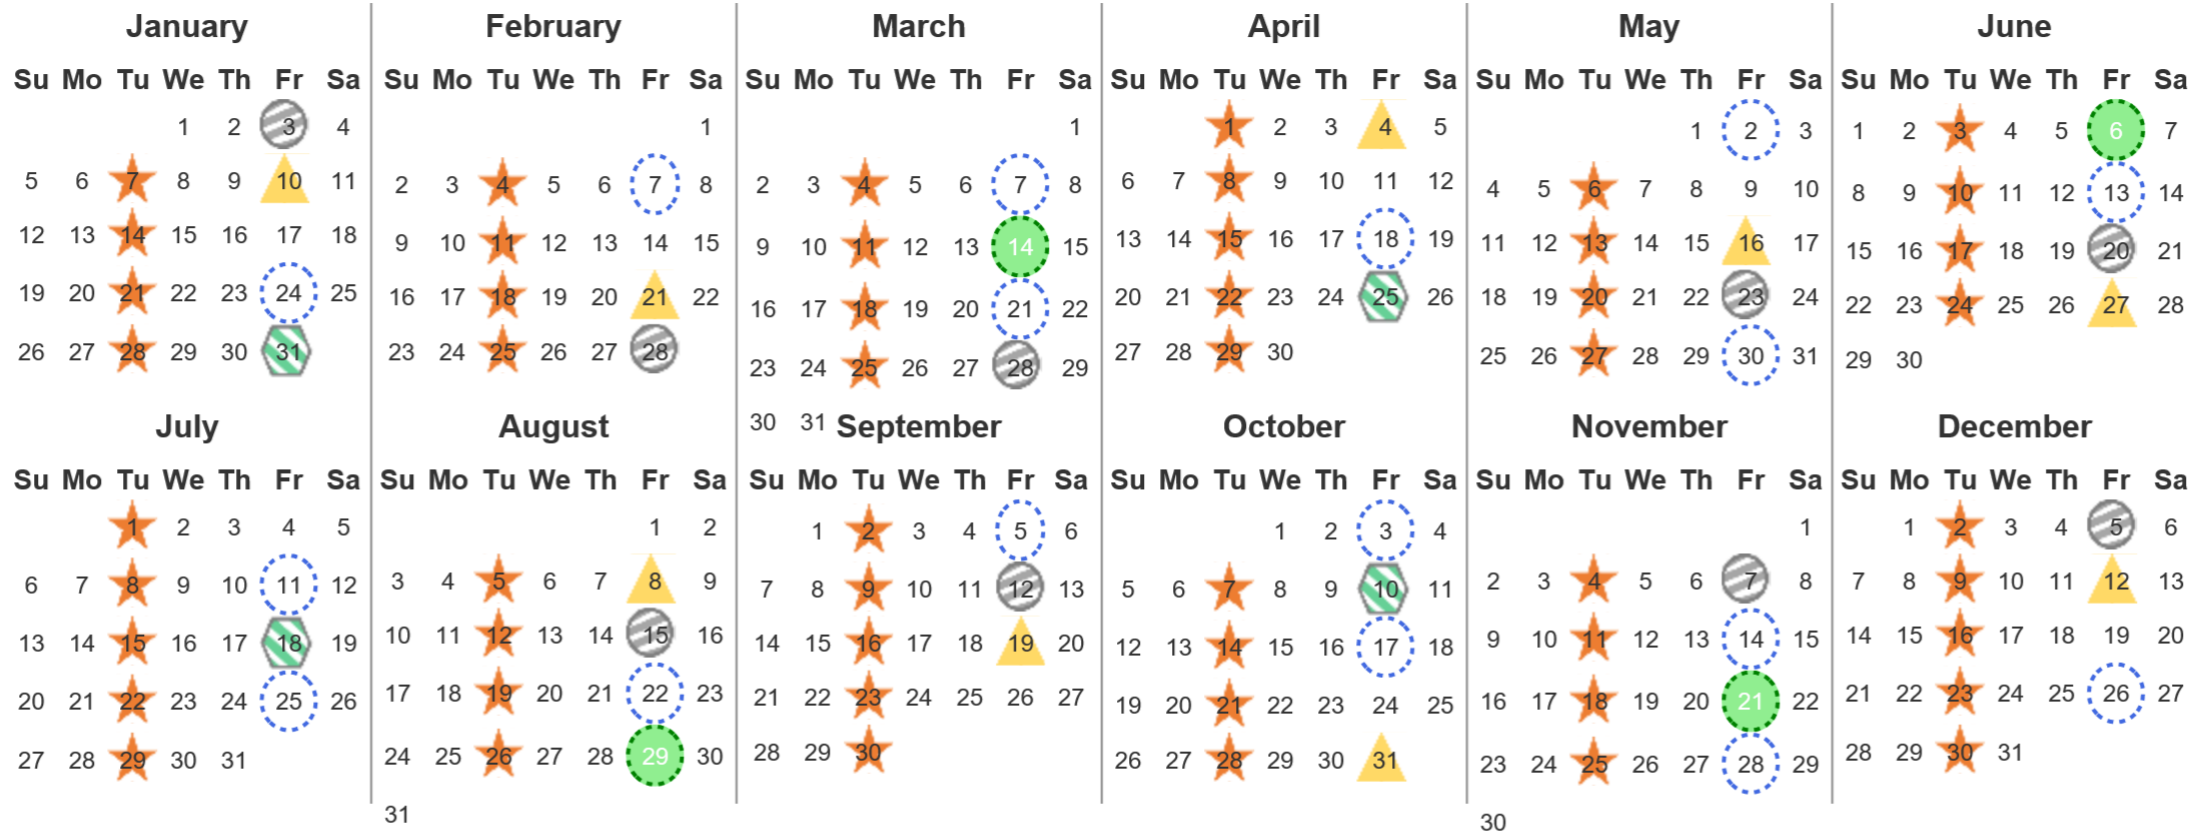

Your waste and recycling collection dates for **2025**.

	Non-recyclable Bin Only for items that cannot be recycled		Recycling Bin Paper, card & cardboard • Plastic bottles, pots, tubs & trays • Tins, cans & empty aerosols • Cartons		Glass Bin Glass bottles & jars		Food Caddy All cooked & uncooked food waste
--	---	--	---	--	--	--	---

Please place your bins out for collection by **6.00am** on your collection day.

--	--	--	--	--	--	--	--	--	--	--	--	--

Festive Collections
Check local press or website for details