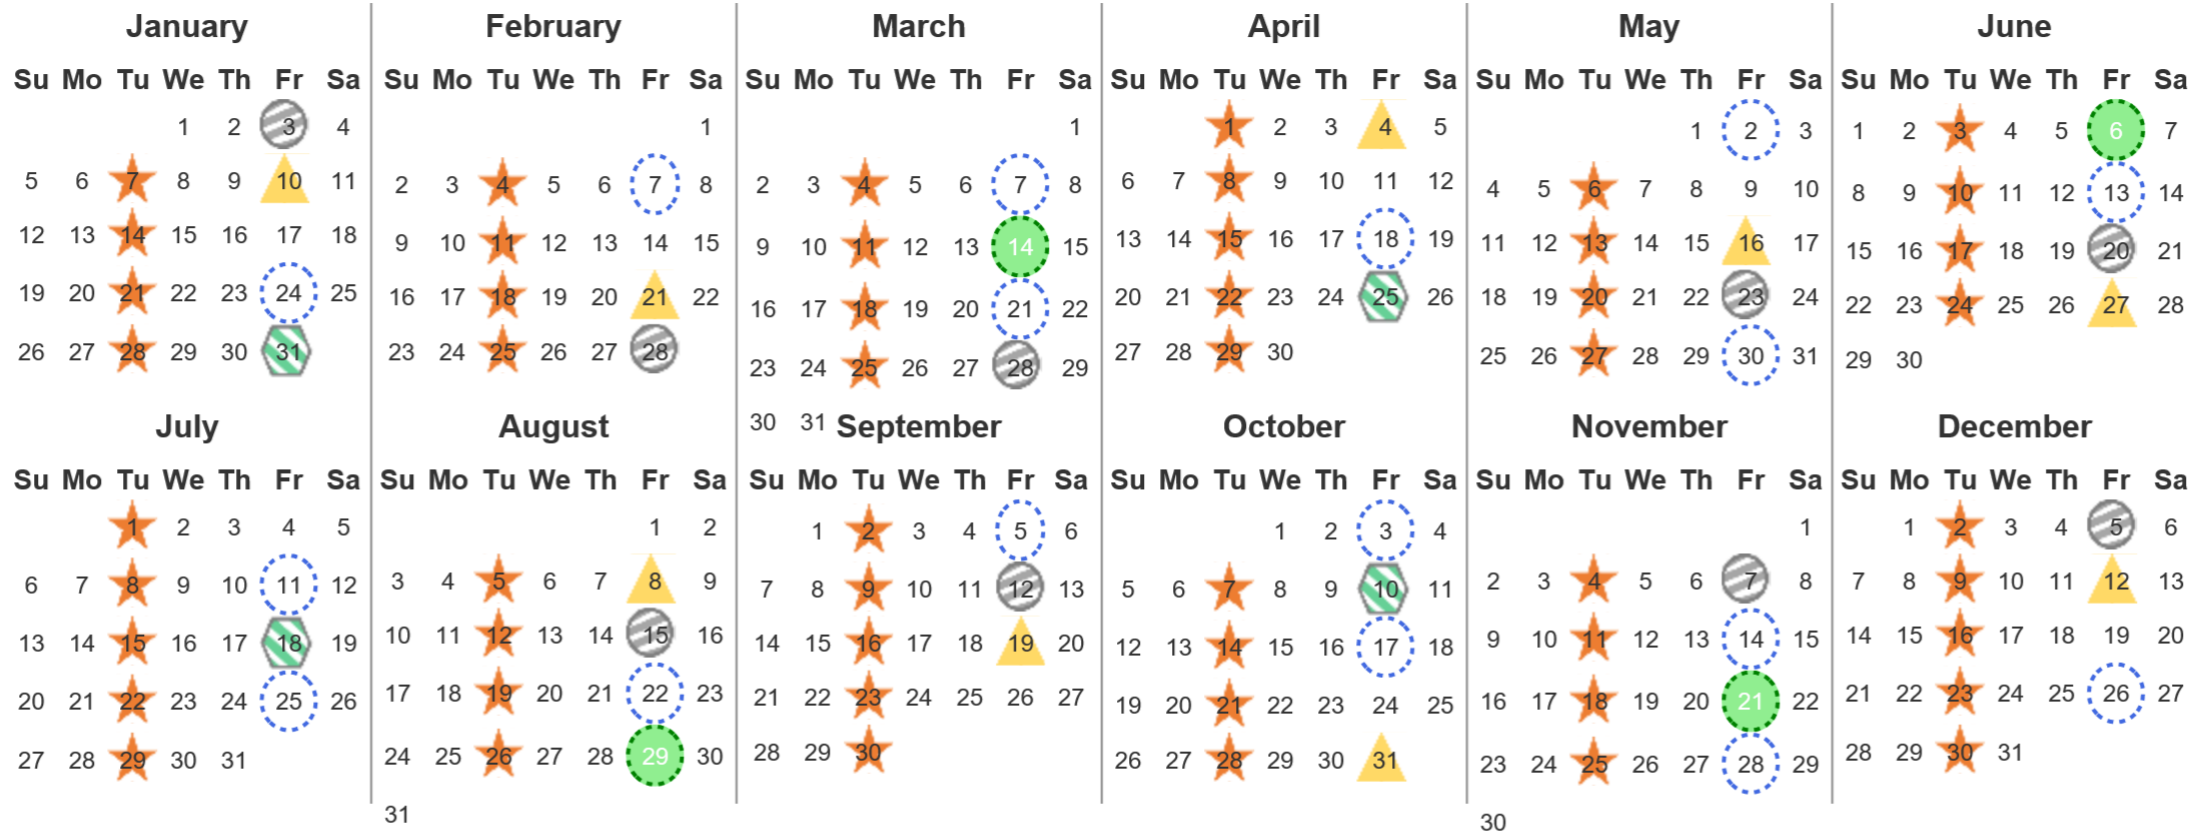

Your waste and recycling collection dates for **2025**.

 Non-recyclable Bin Only for items that cannot be recycled	 Recycling Bin Paper, card & cardboard • Plastic bottles, pots, tubs & trays • Tins, cans & empty aerosols • Cartons	 Glass Bin Glass bottles & jars	 Food Caddy All cooked & uncooked food waste
---	---	--	---

Please place your bins out for collection by **6.00am** on your collection day.

													
---	---	---	---	---	---	---	---	---	---	---	---	---	---

Festive Collections
Check local press or website for details