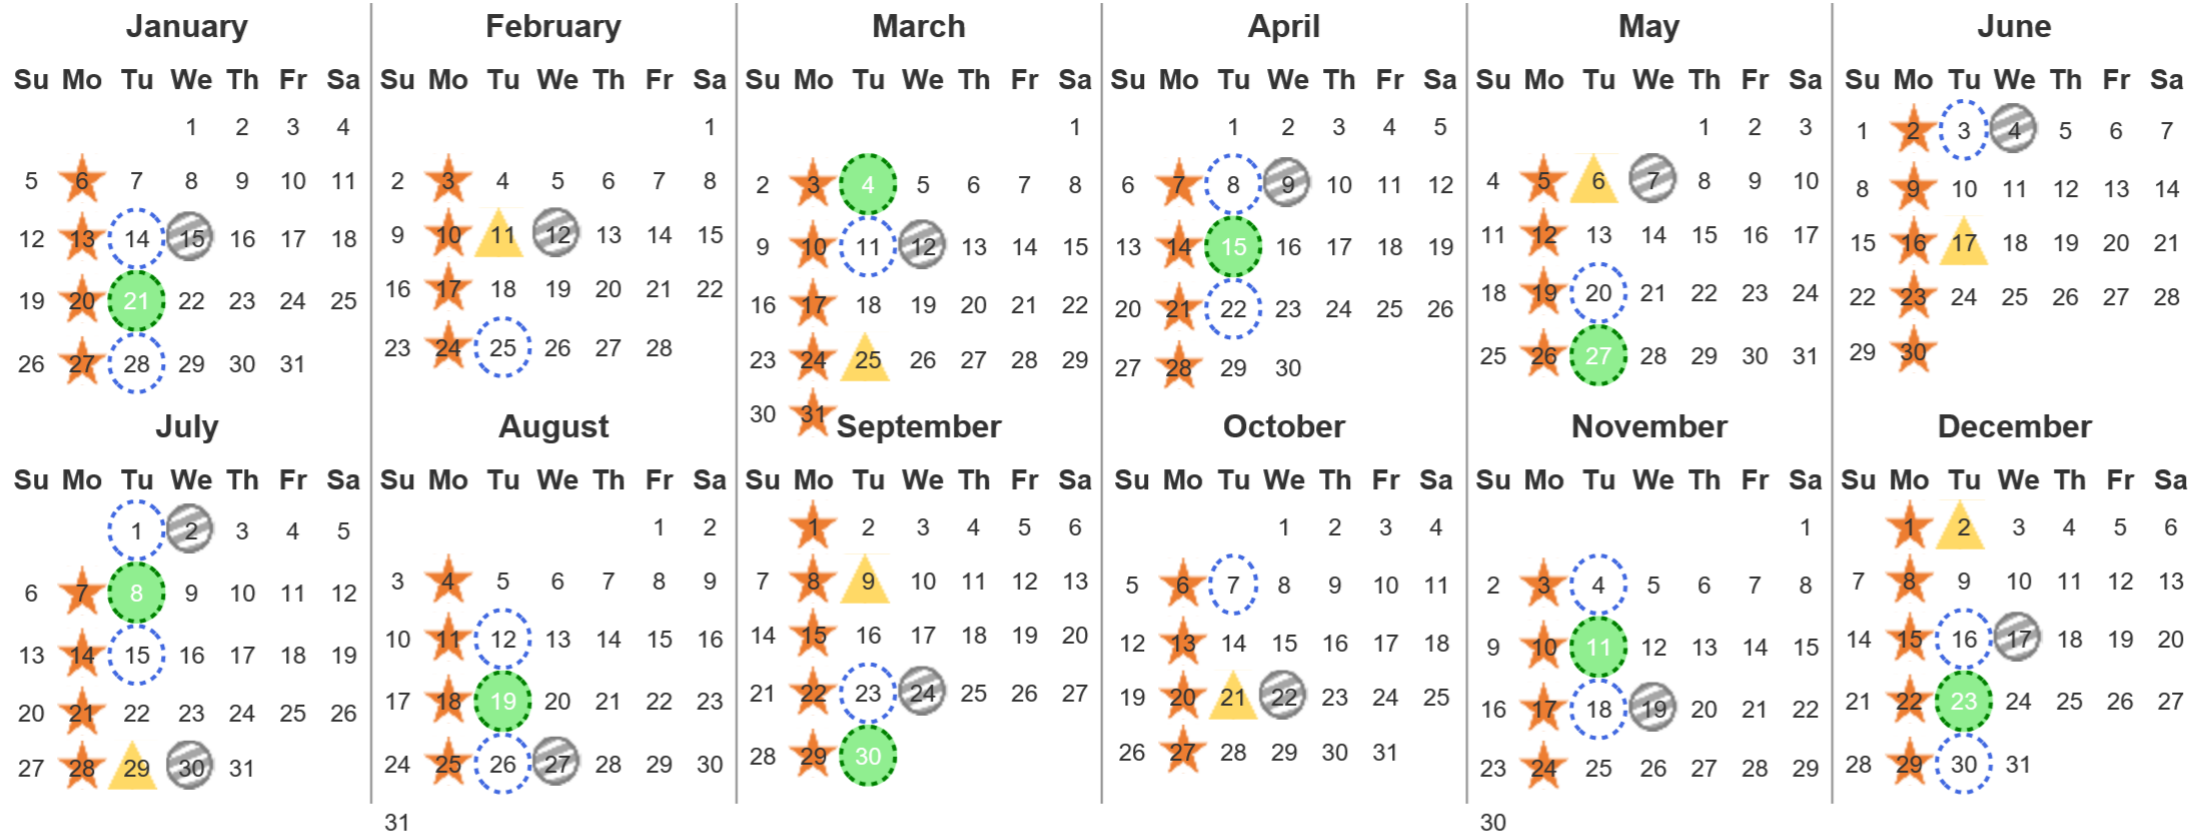

Your waste and recycling collection dates for **2025**.

**Non-recyclable Bin**  
Only for items that cannot be recycled

**Recycling Bin**  
Paper, card & cardboard • Plastic bottles, pots, tubs & trays • Tins, cans & empty aerosols • Cartons