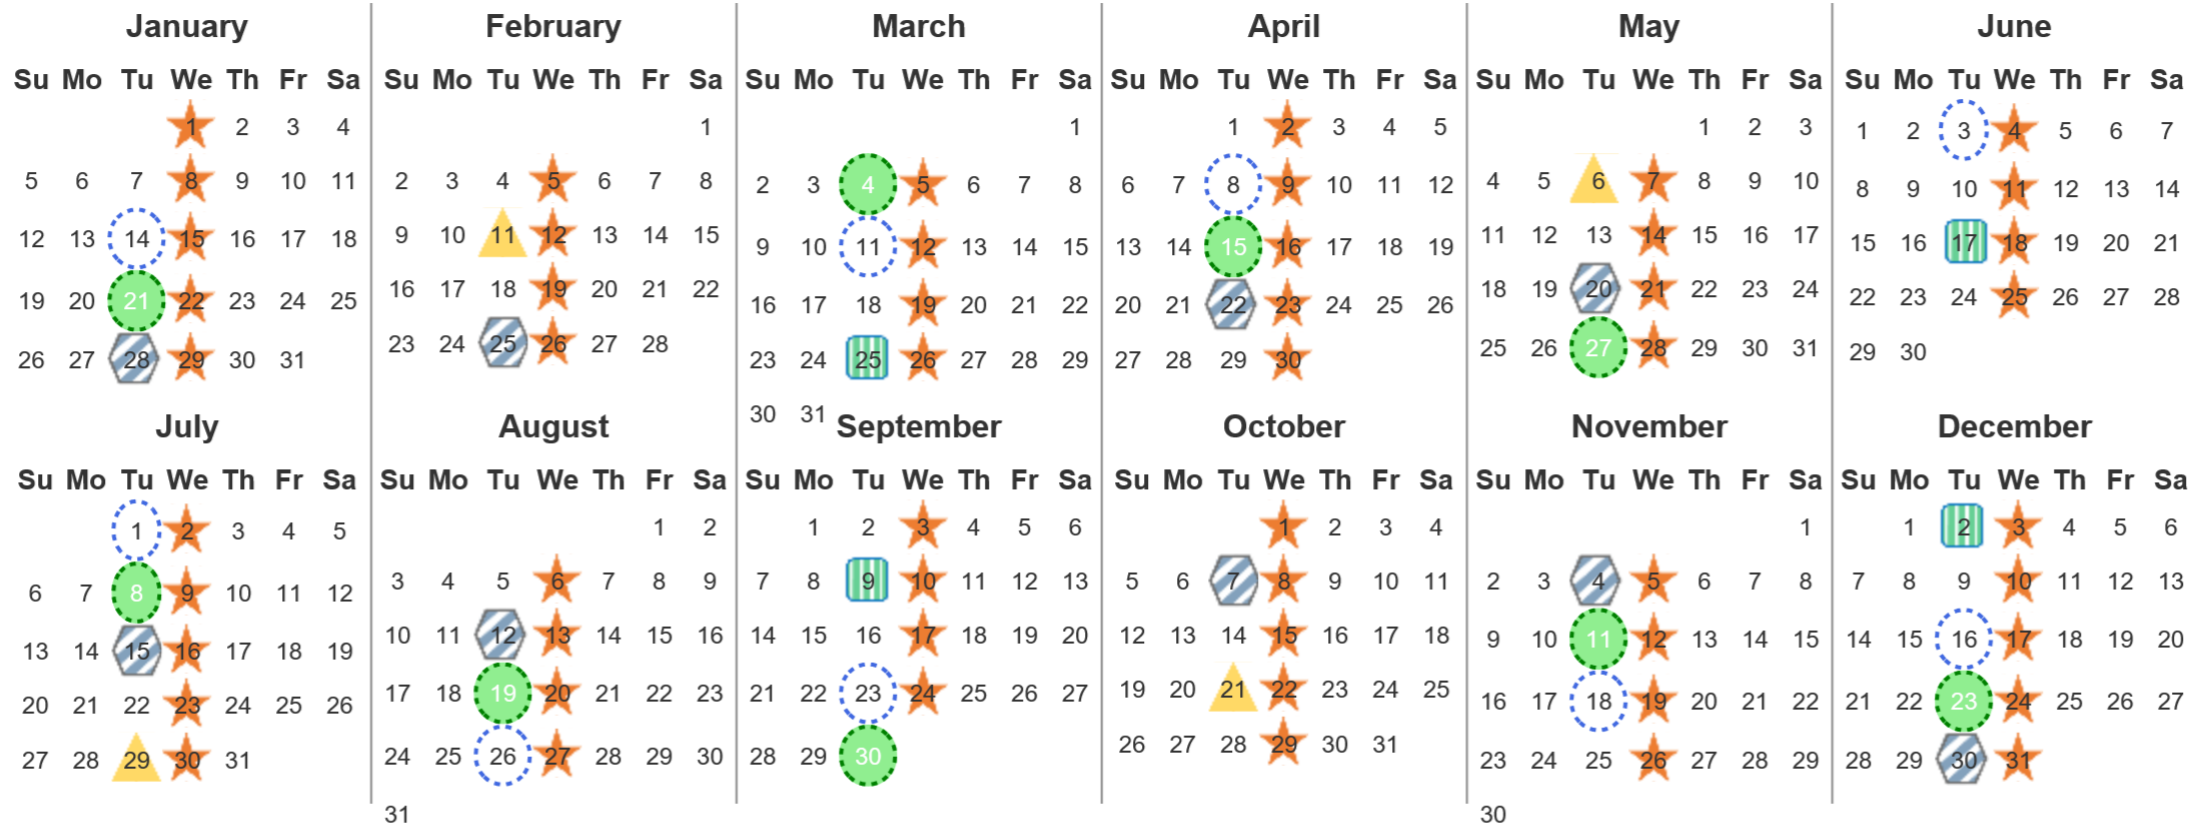

Your waste and recycling collection dates for **2025**.

Non-recyclable Bin
Only for items that cannot be recycled

Recycling Bin
Paper, card & cardboard • Plastic bottles, pots, tubs & trays • Tins, cans & empty aerosols • Cartons

Glass Bin
Glass bottles & jars

Food Caddy
All cooked & uncooked food waste

Please place your bins out for collection by **6.00am** on your collection day.

Festive Collections
Check local press or website for details