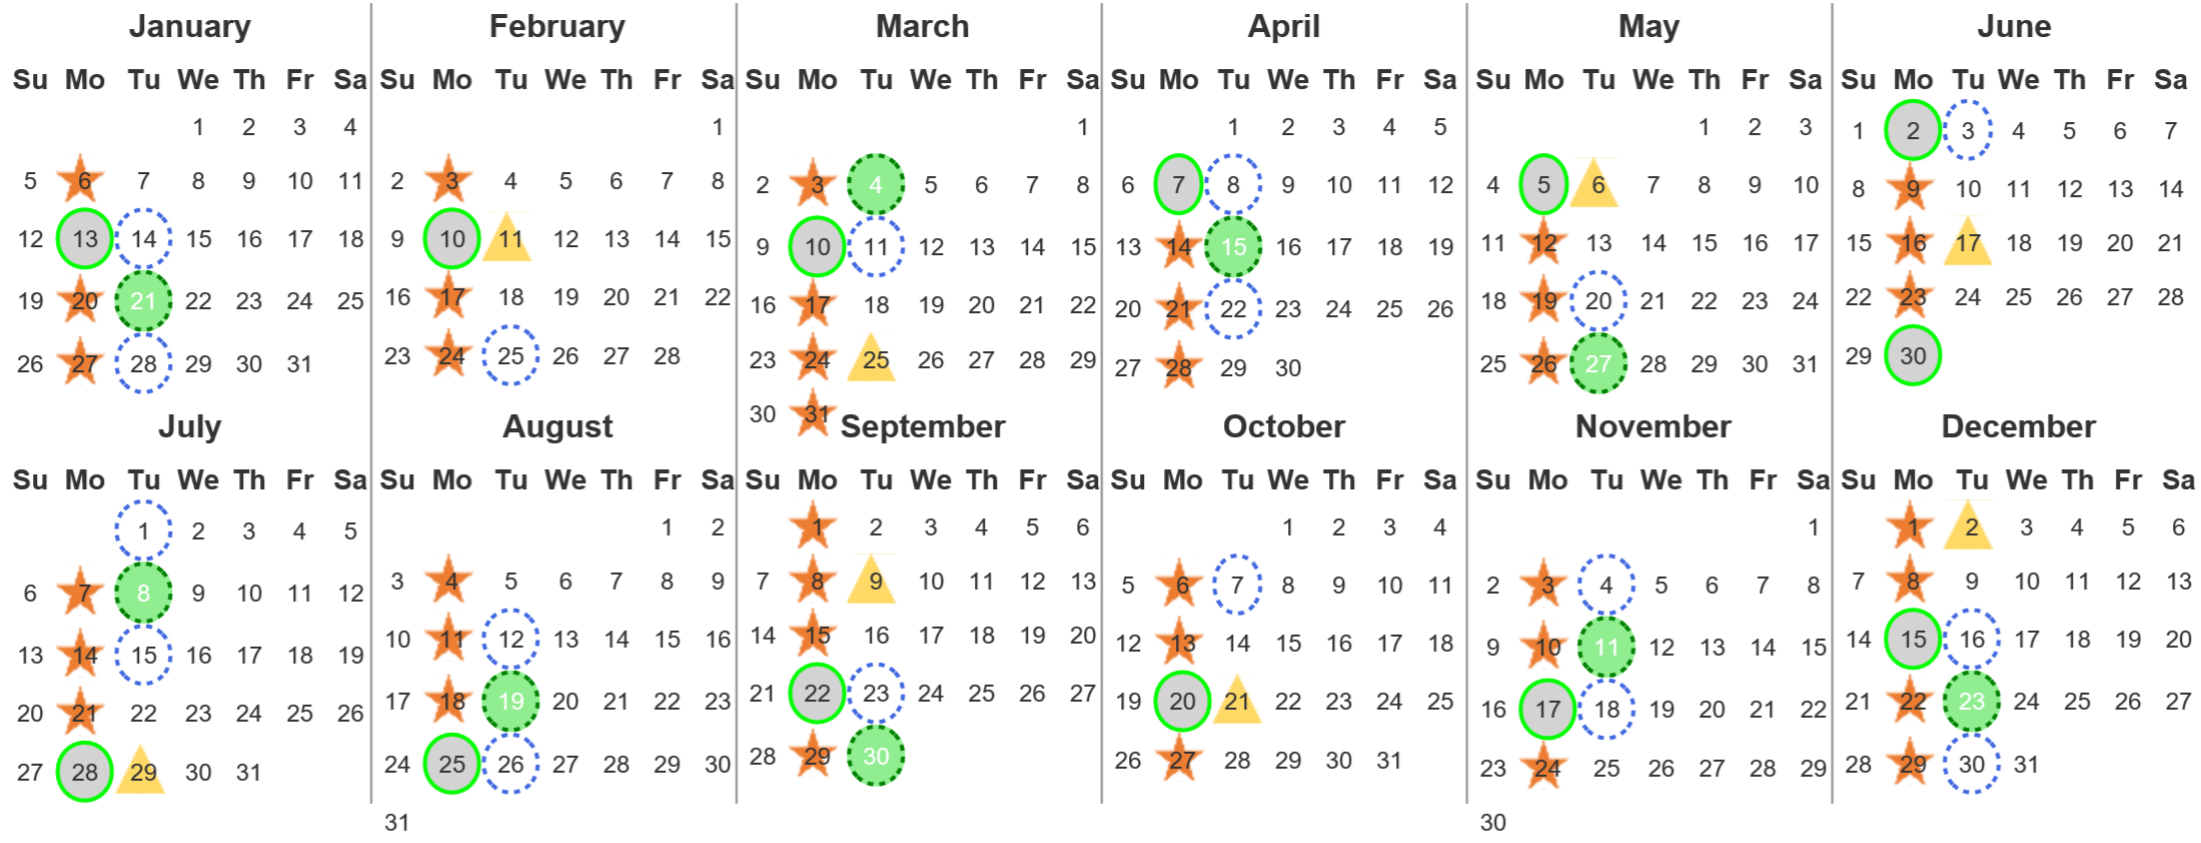

Your waste and recycling collection dates for **2025**.

Non-recyclable Bin Only for items that cannot be recycled	Recycling Bin Paper, card & cardboard • Plastic bottles, pots, tubs & trays • Tins, cans & empty aerosols • Cartons	Glass Bin Glass bottles & jars	Food Caddy All cooked & uncooked food waste

Please place your bins out for collection **by 6.00am** on your collection day.

					Festive Collections Check local press or website for details