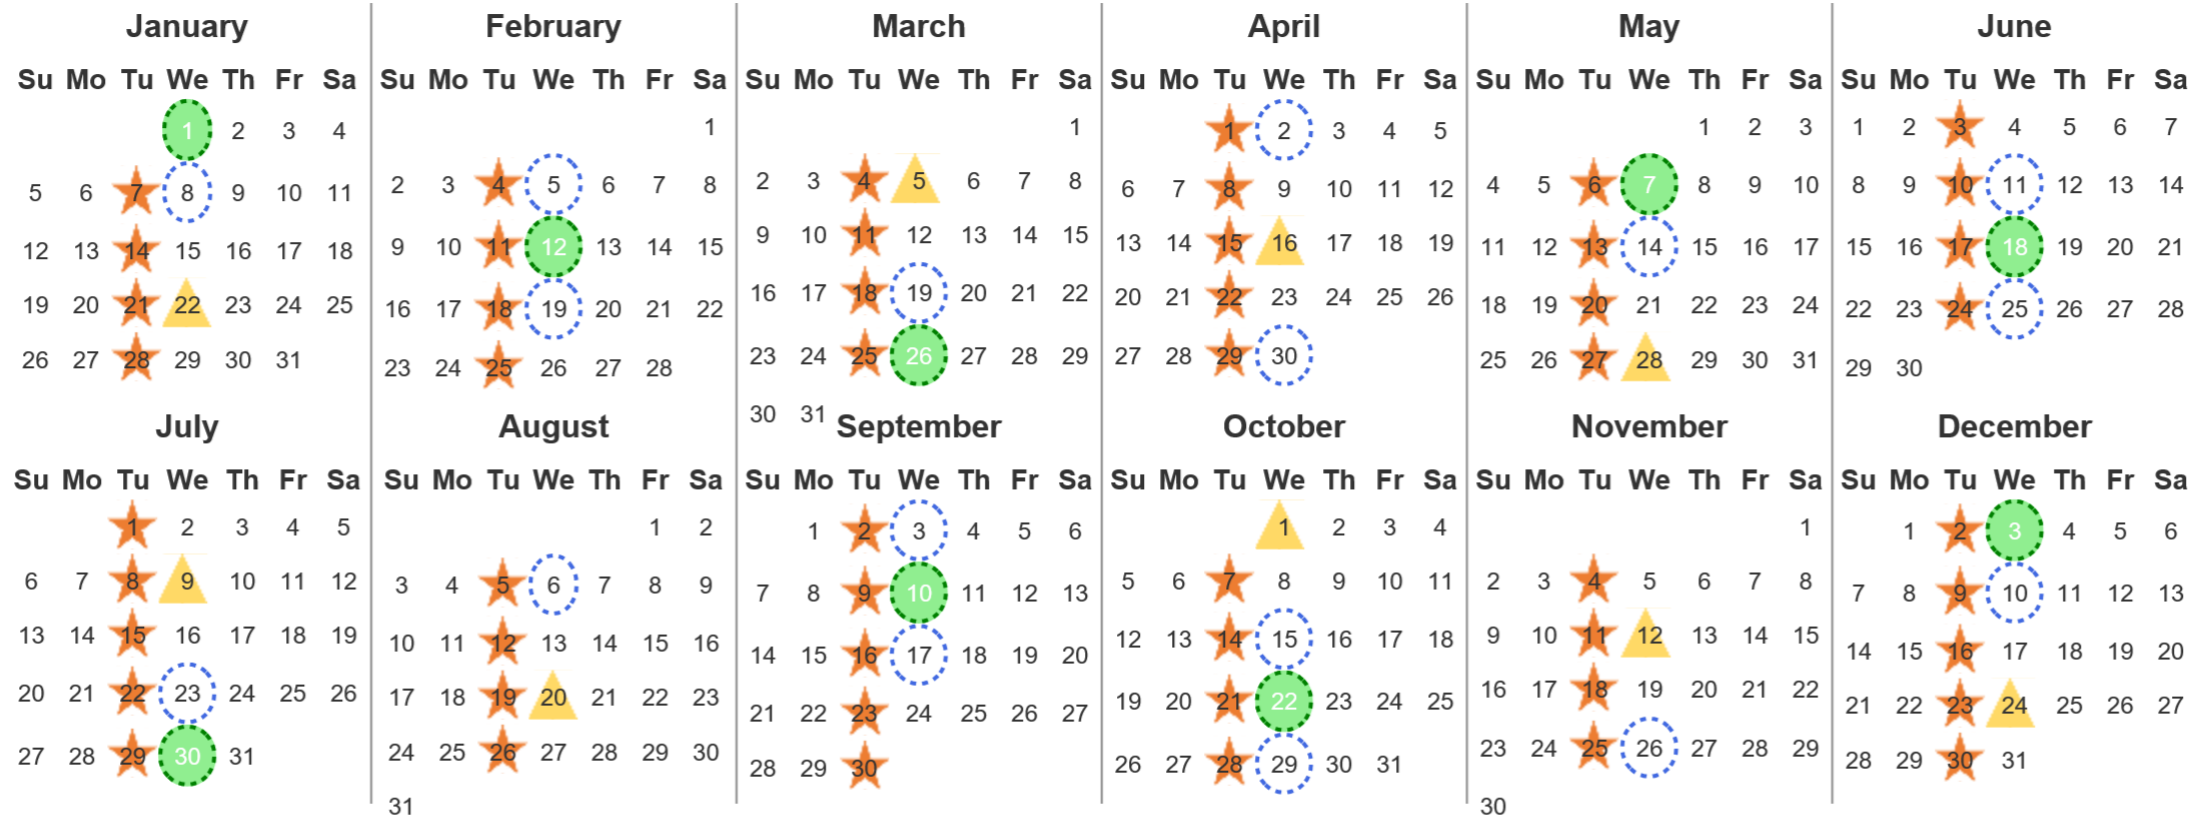

Your waste and recycling collection dates for **2025**.

Non-recyclable Bin
Only for items that cannot be recycled

Recycling Bin
Paper, card & cardboard • Plastic bottles, pots, tubs & trays • Tins, cans & empty aerosols • Cartons

Food Caddy
All cooked & uncooked food waste

Please place your bins out for collection **by 6.00am** on your collection day.

Festive Collections
Check local press or website for details