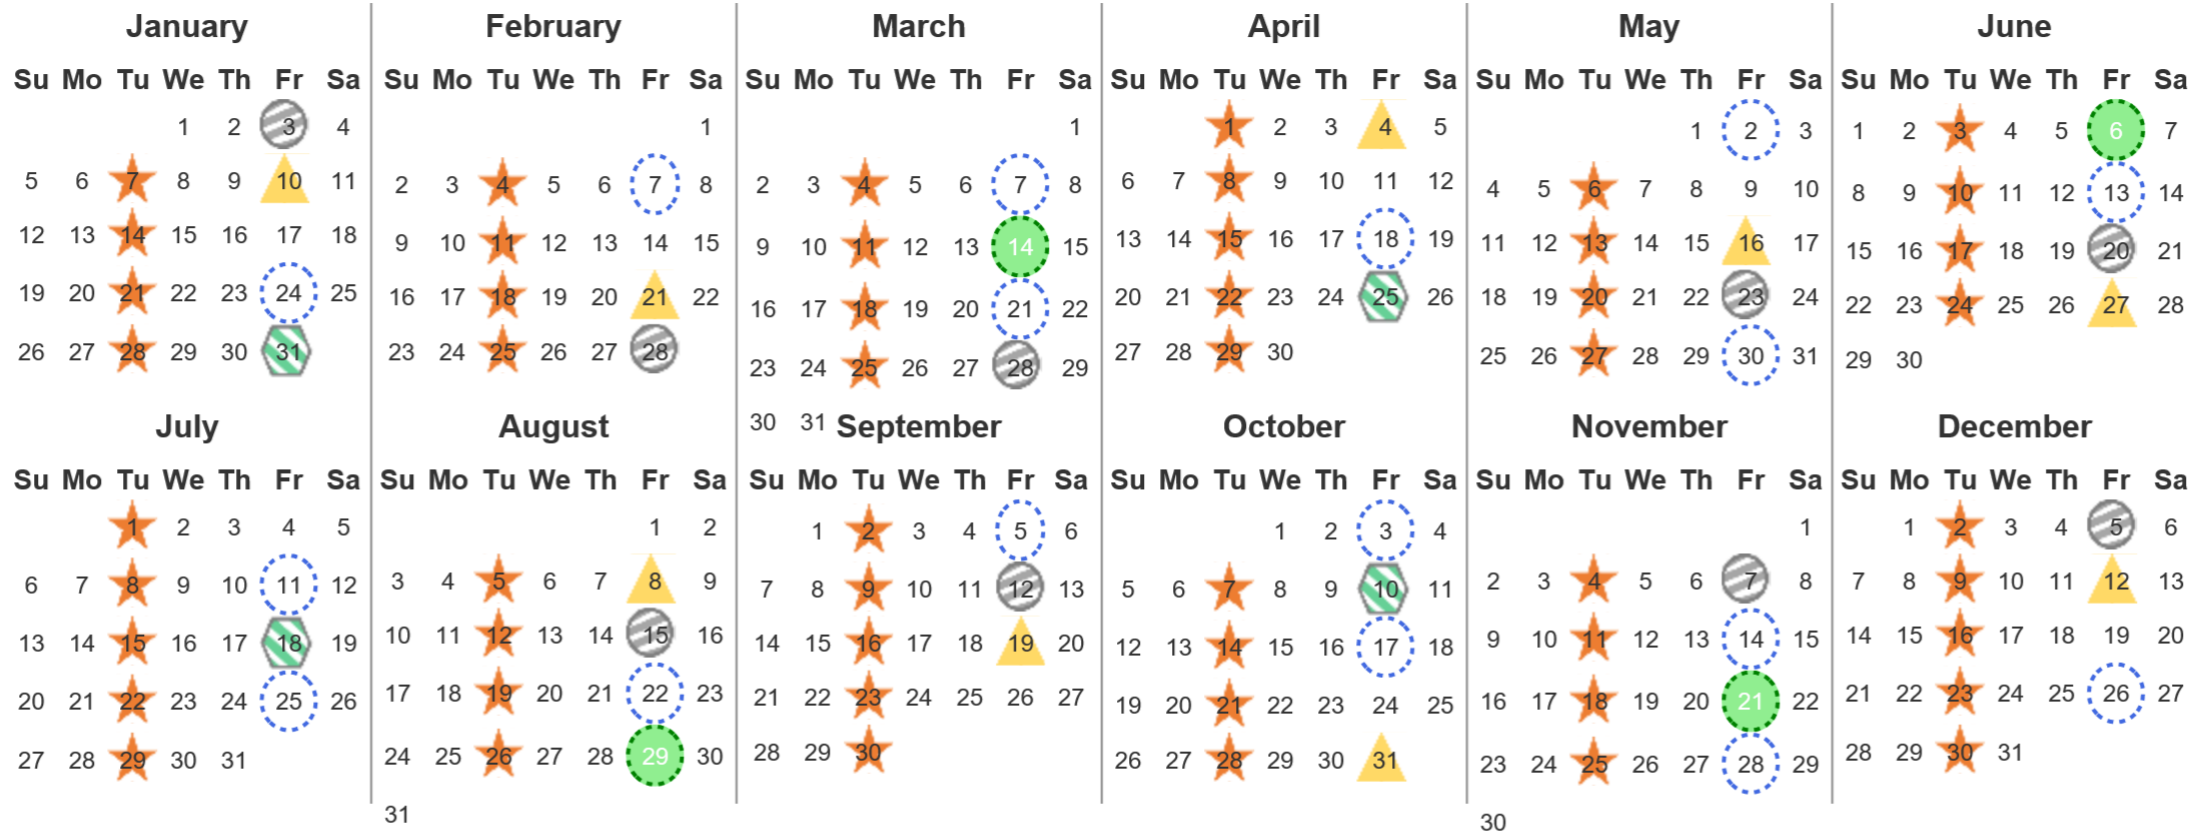

Your waste and recycling collection dates for **2025**.

 <b>Non-recyclable Bin</b> Only for items that cannot be recycled	 <b>Recycling Bin</b> Paper, card & cardboard • Plastic bottles, pots, tubs & trays • Tins, cans & empty aerosols • Cartons	 <b>Glass Bin</b> Glass bottles & jars	 <b>Food Caddy</b> All cooked & uncooked food waste
---	---	--	---

Please place your bins out for collection by **6.00am** on your collection day.

													
---	---	---	---	---	---	---	---	---	---	---	---	---	---

**Festive Collections**  
Check local press or website for details