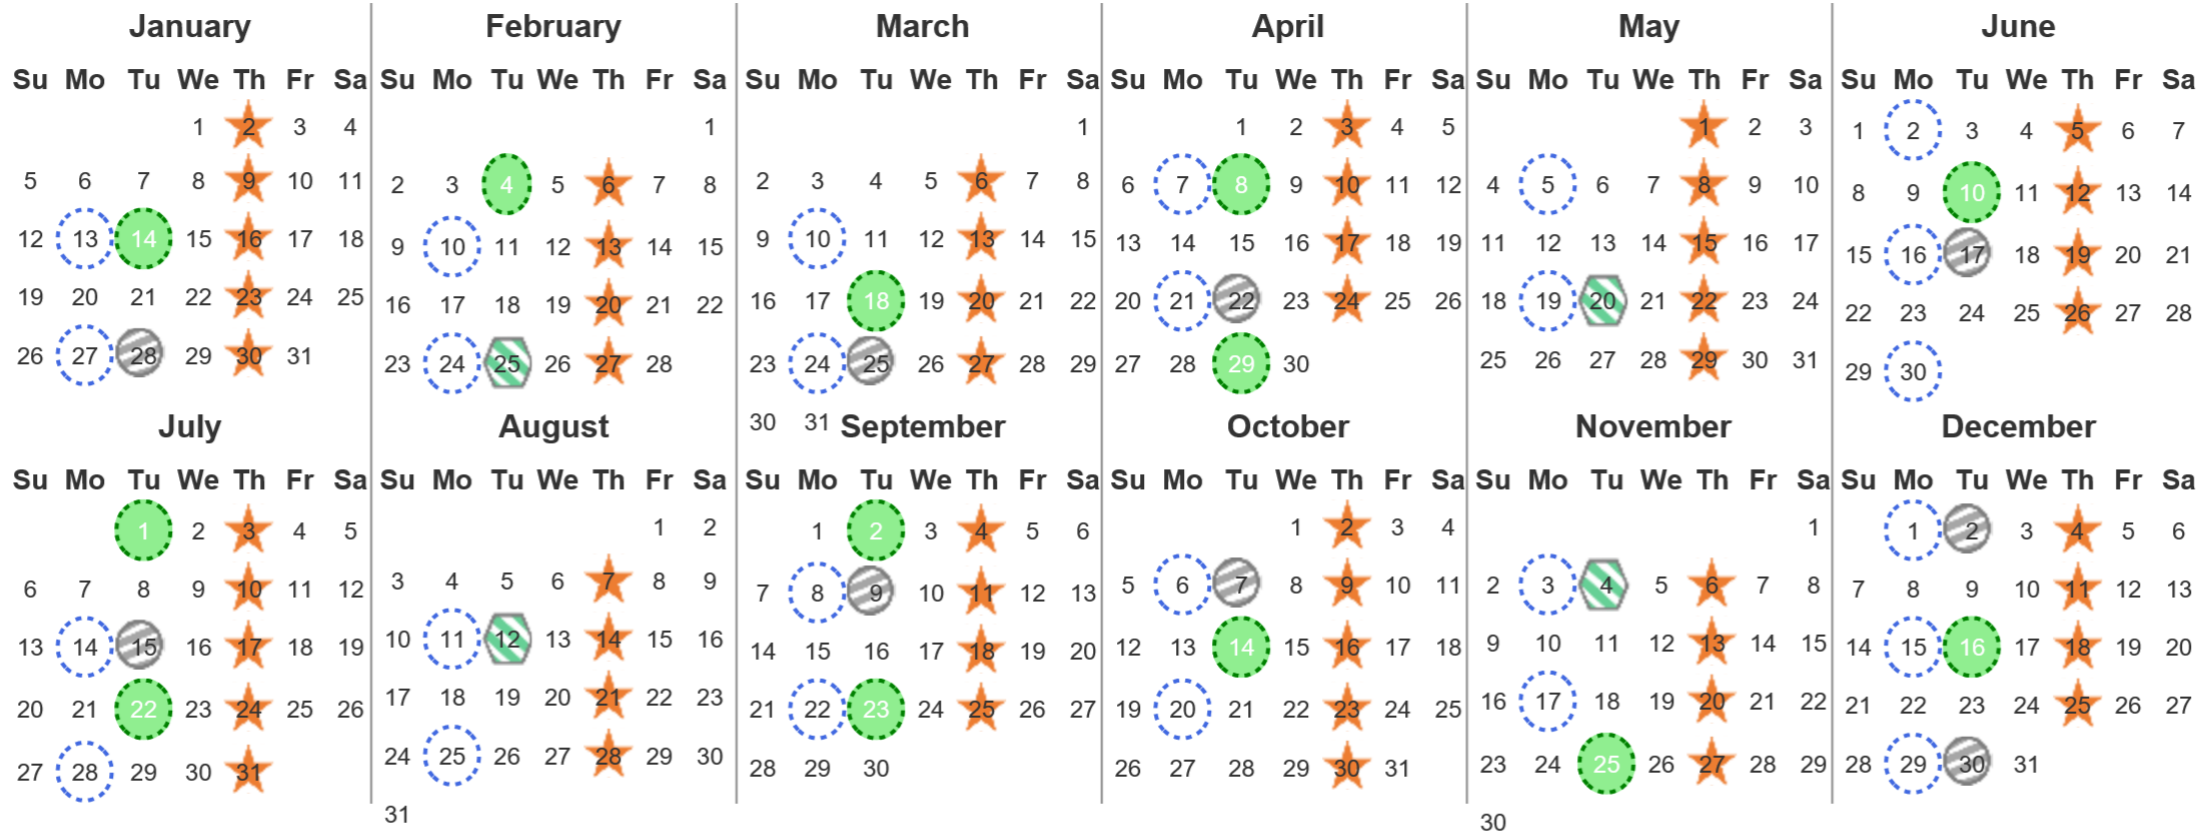

Your waste and recycling collection dates for **2025**.

| | | | |
|---|---|--|---|
|  Non-recyclable Bin Only for items that cannot be recycled |  Recycling Bin Paper, card & cardboard • Plastic bottles, pots, tubs & trays • Tins, cans & empty aerosols • Cartons |  Glass Bin Glass bottles & jars |  Food Caddy All cooked & uncooked food waste |
|---|---|--|---|

Please place your bins out for collection **by 6.00am** on your collection day.

| | | | | | | | | | | |
|---|---|---|---|---|---|---|--|---|---|--|
|  |  |  |  |  |  |  |  |  |  |  Festive Collections Check local press or website for details |
|---|---|---|---|---|---|---|--|---|---|--|