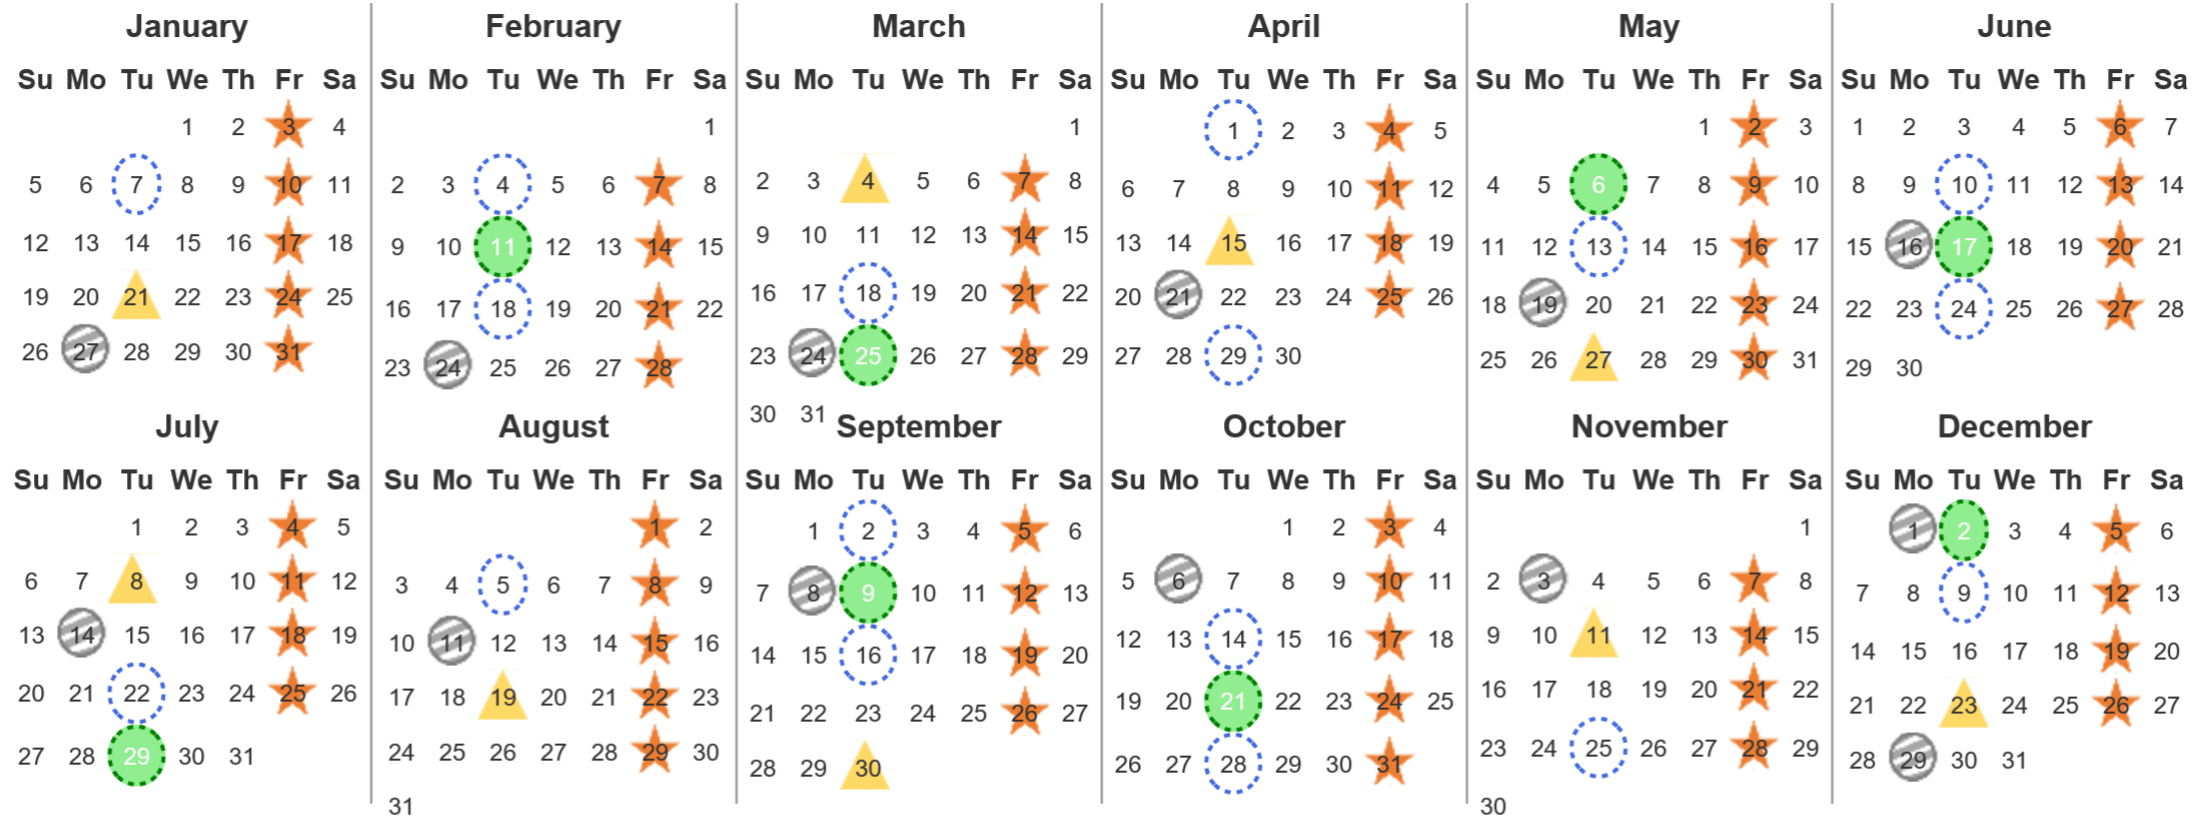

Your waste and recycling collection dates for **2025**.

 Non-recyclable Bin Only for items that cannot be recycled	 Recycling Bin Paper, card & cardboard • Plastic bottles, pots, tubs & trays • Tins, cans & empty aerosols • Cartons	 Glass Bin Glass bottles & jars	 Food Caddy All cooked & uncooked food waste
---	---	--	---

Please place your bins out for collection **by 6.00am** on your collection day.

  	 	 	 	 	 Festive Collections Check local press or website for details
---	---	---	--	---	--