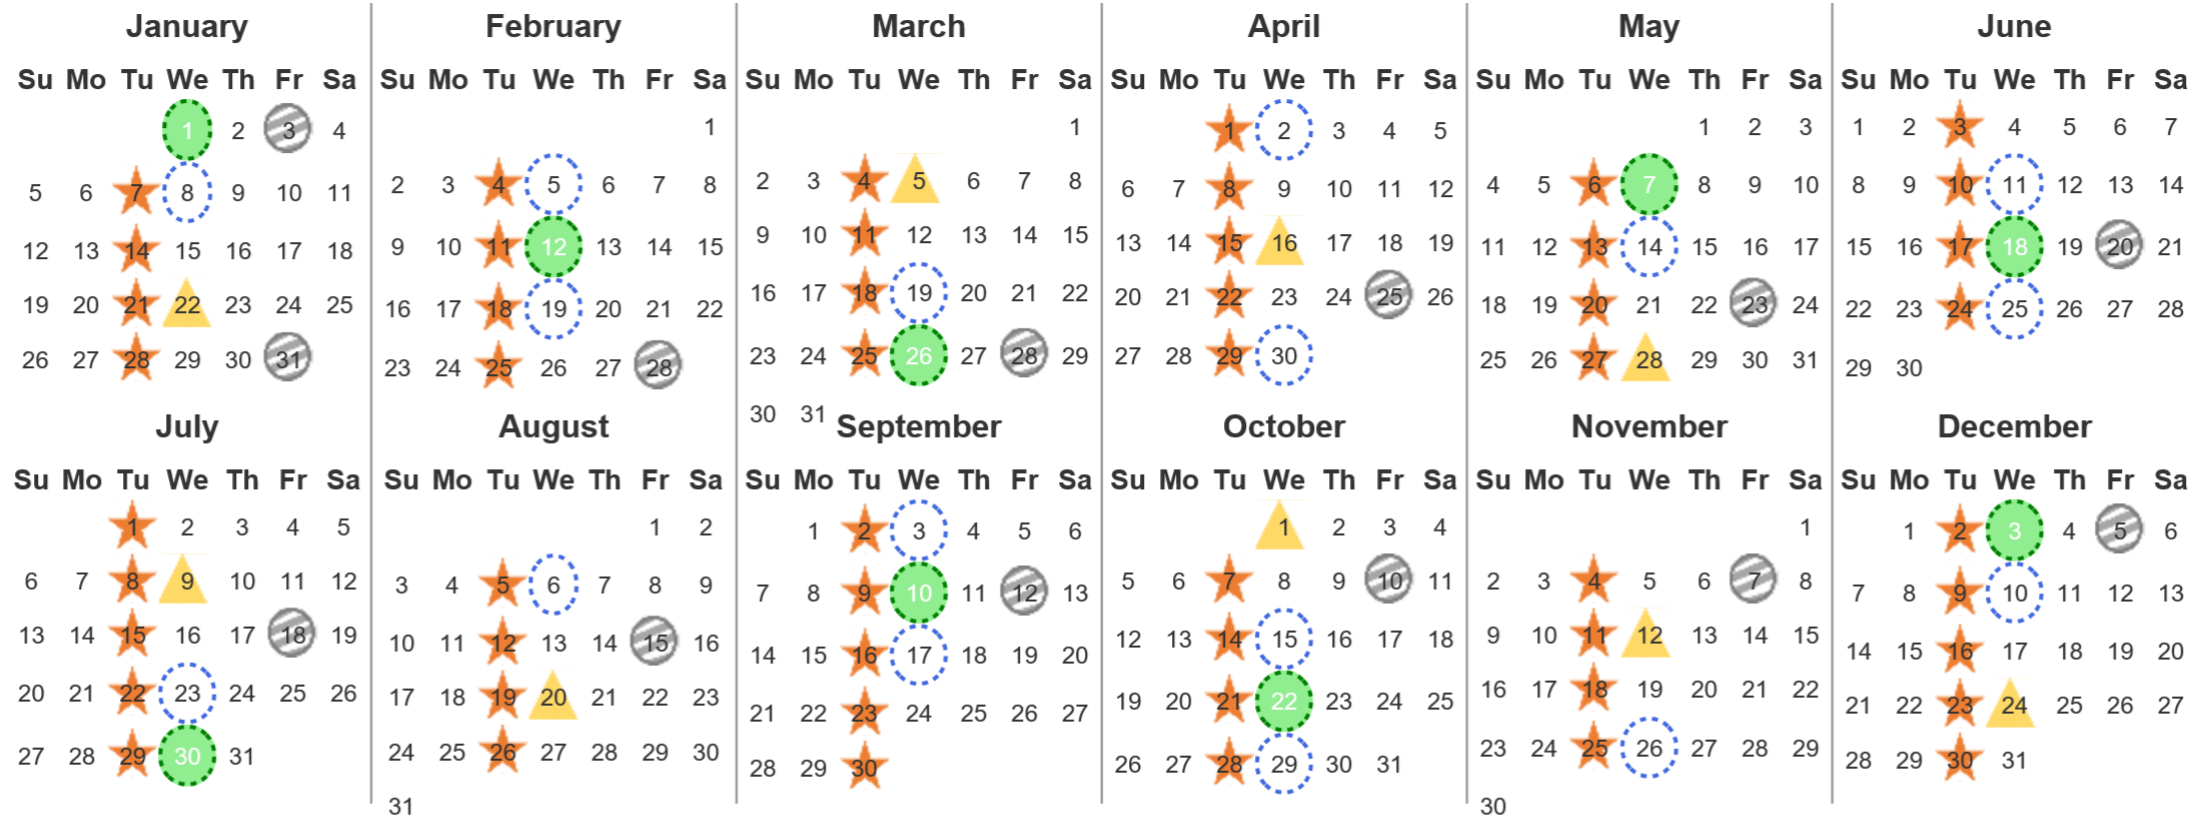

Your waste and recycling collection dates for **2025**.

	Non-recyclable Bin Only for items that cannot be recycled		Recycling Bin Paper, card & cardboard • Plastic bottles, pots, tubs & trays • Tins, cans & empty aerosols • Cartons		Glass Bin Glass bottles & jars		Food Caddy All cooked & uncooked food waste
--	---	--	---	--	--	--	---

Please place your bins out for collection **by 6.00am** on your collection day.

											Festive Collections Check local press or website for details
--	--	--	--	--	--	--	--	--	--	--	--

Calendar Reference: LOM52