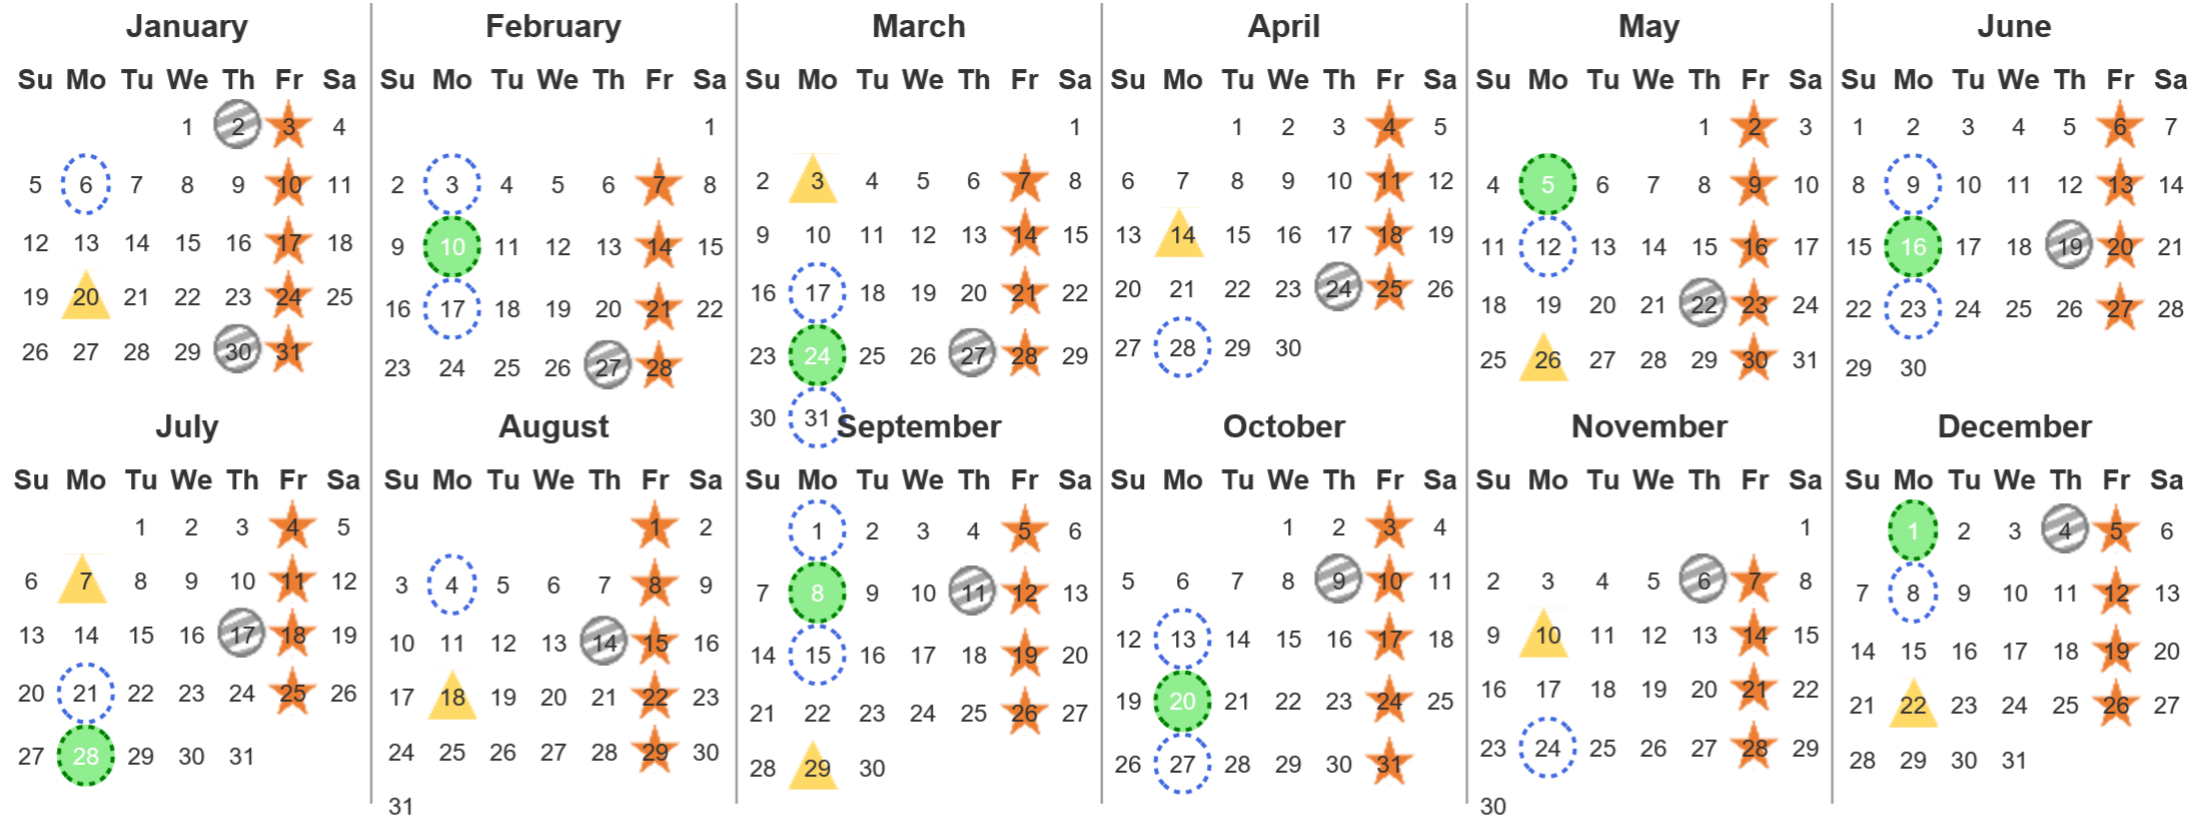

Your waste and recycling collection dates for **2025**.

 Non-recyclable Bin Only for items that cannot be recycled	 Recycling Bin Paper, card & cardboard • Plastic bottles, pots, tubs & trays • Tins, cans & empty aerosols • Cartons	 Glass Bin Glass bottles & jars	 Food Caddy All cooked & uncooked food waste
---	---	--	---

Please place your bins out for collection **by 6.00am** on your collection day.

 	 	 	 	 	 Festive Collections Check local press or website for details
---	---	---	--	---	--