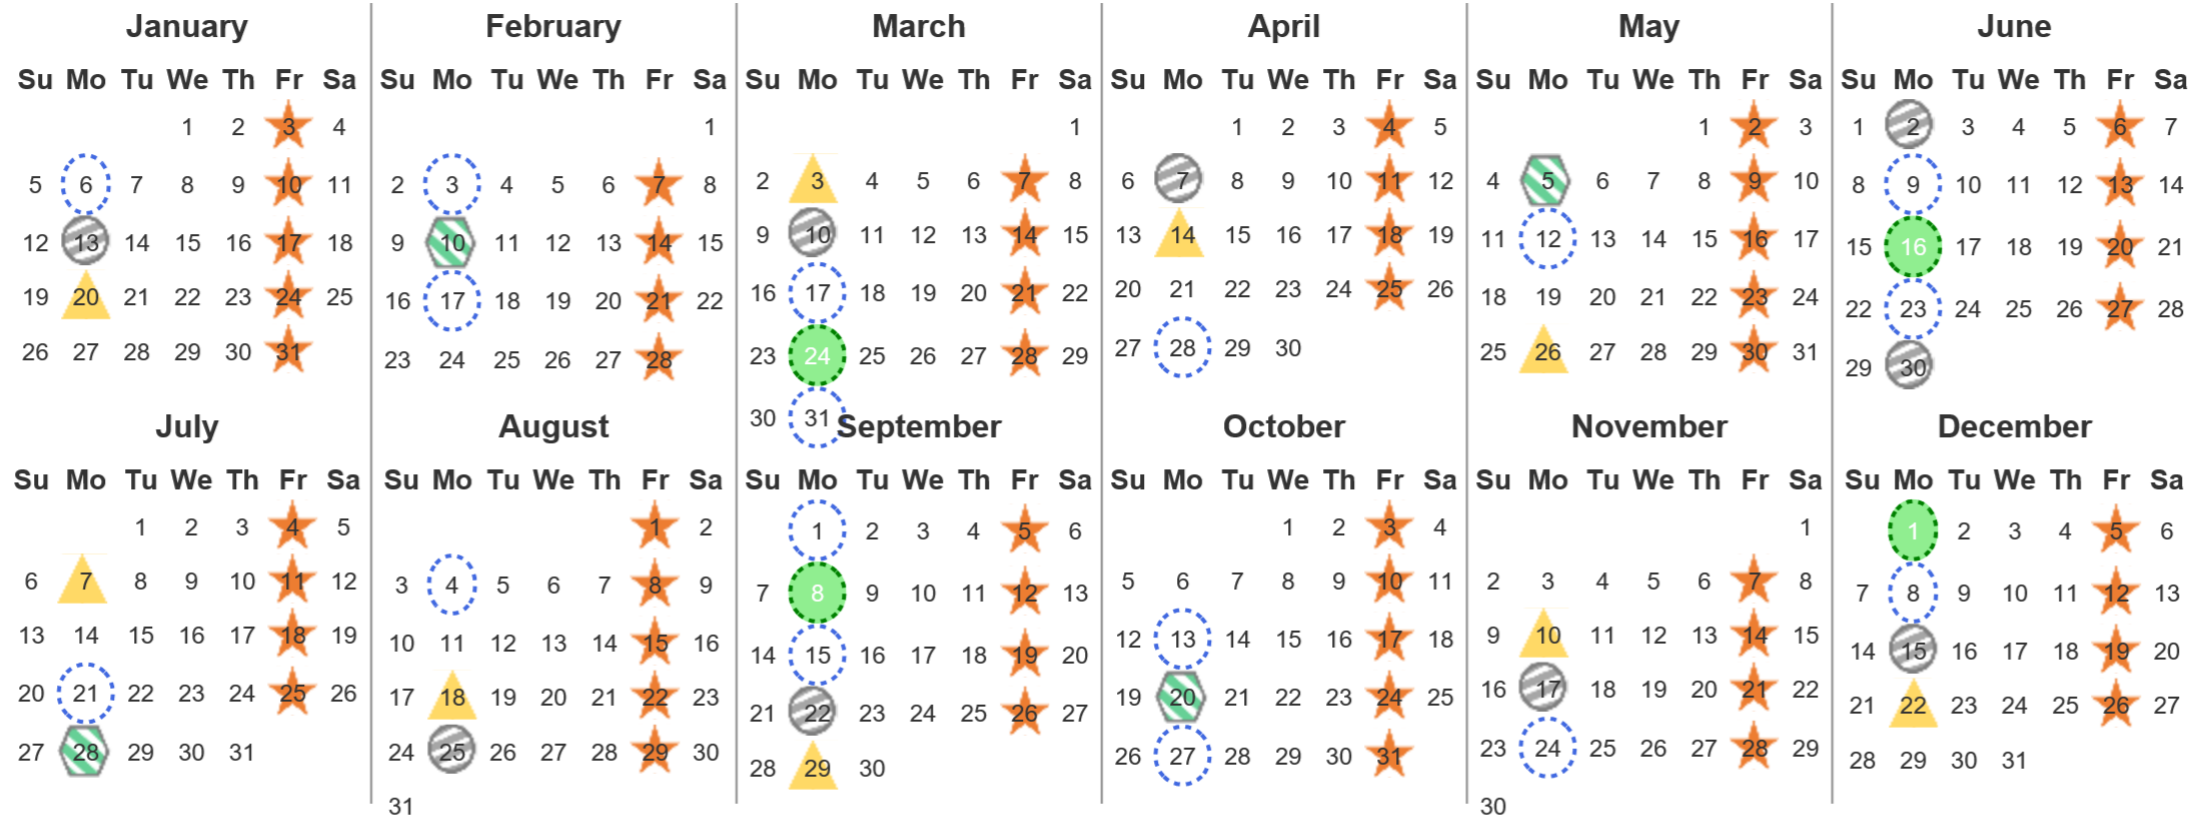

Your waste and recycling collection dates for **2025**.

	Non-recyclable Bin Only for items that cannot be recycled		Recycling Bin Paper, card & cardboard • Plastic bottles, pots, tubs & trays • Tins, cans & empty aerosols • Cartons		Glass Bin Glass bottles & jars		Food Caddy All cooked & uncooked food waste
--	---	--	---	--	--	--	---

Please place your bins out for collection by **6.00am** on your collection day.

▲			☉			★		☉		☉	
---	--	--	---	--	--	---	--	---	--	---	--

Festive Collections
Check local press or website for details

Calendar Reference: LOM50