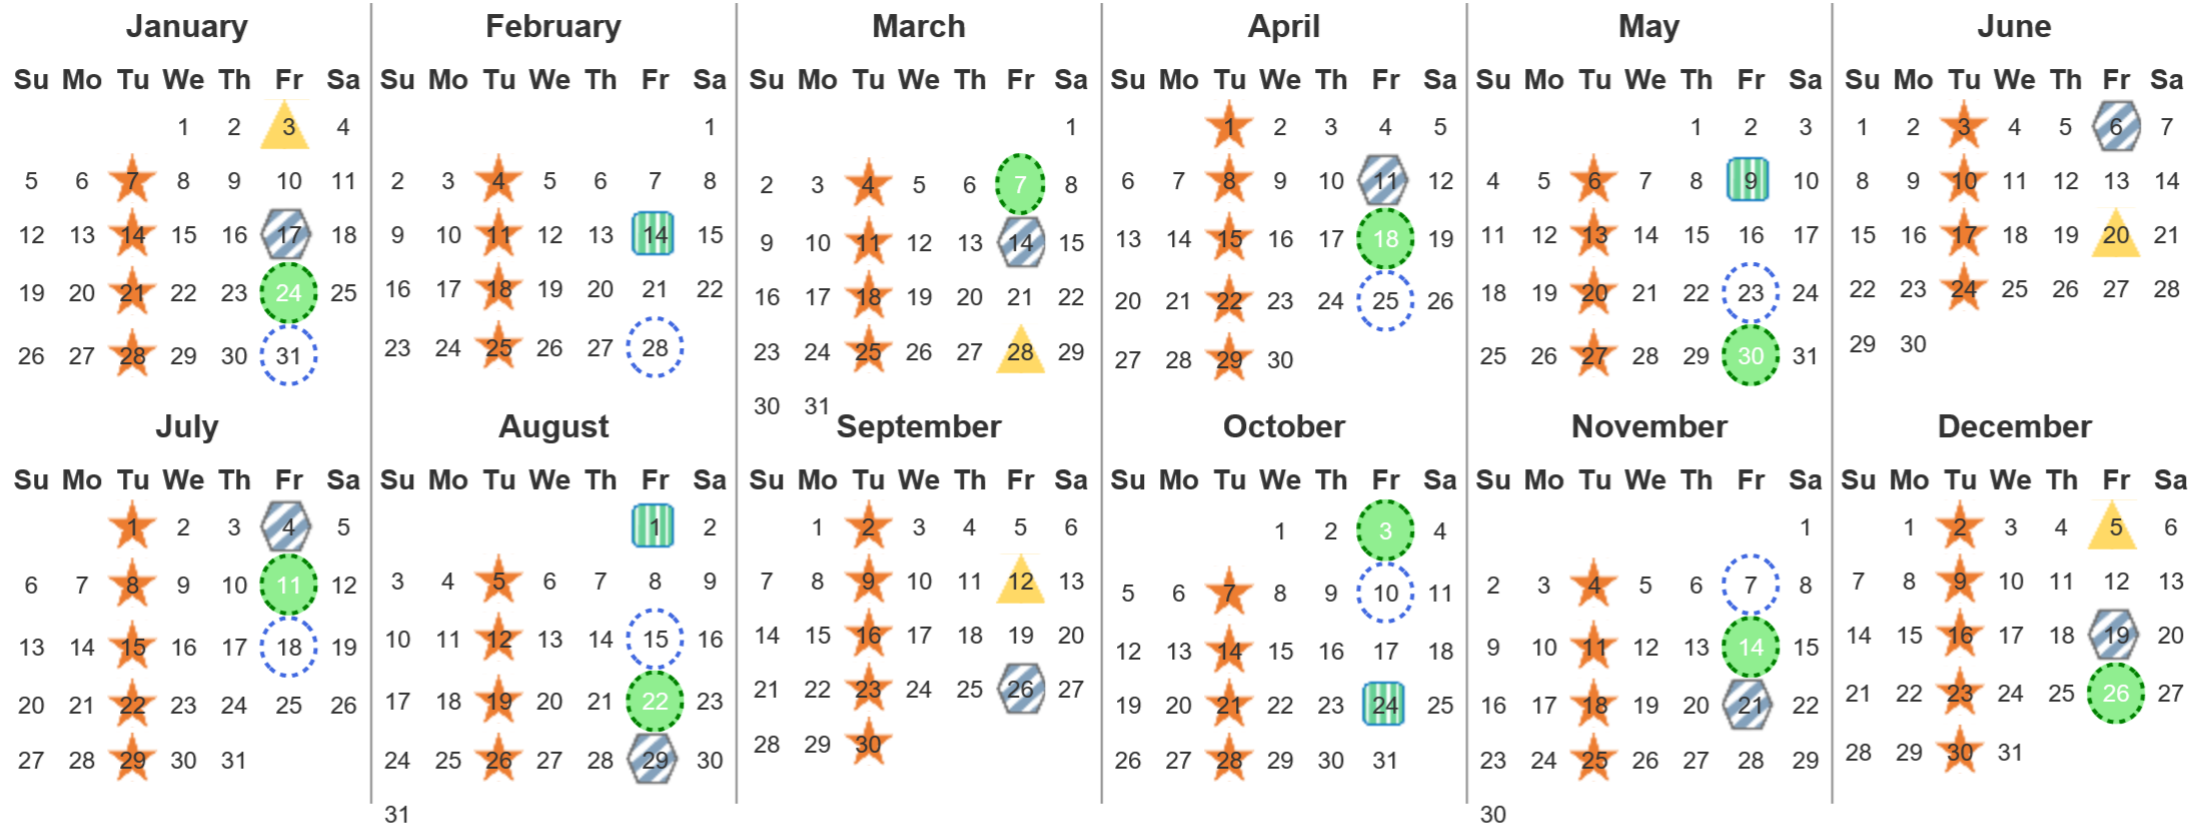

Your waste and recycling collection dates for **2025**.

 Non-recyclable Bin Only for items that cannot be recycled	 Recycling Bin Paper, card & cardboard • Plastic bottles, pots, tubs & trays • Tins, cans & empty aerosols • Cartons	 Glass Bin Glass bottles & jars	 Food Caddy All cooked & uncooked food waste
---	---	--	---

Please place your bins out for collection by **6.00am** on your collection day.

															
---	---	---	---	---	---	---	---	---	---	---	---	---	---	---	---

Festive Collections
Check local press or website for details