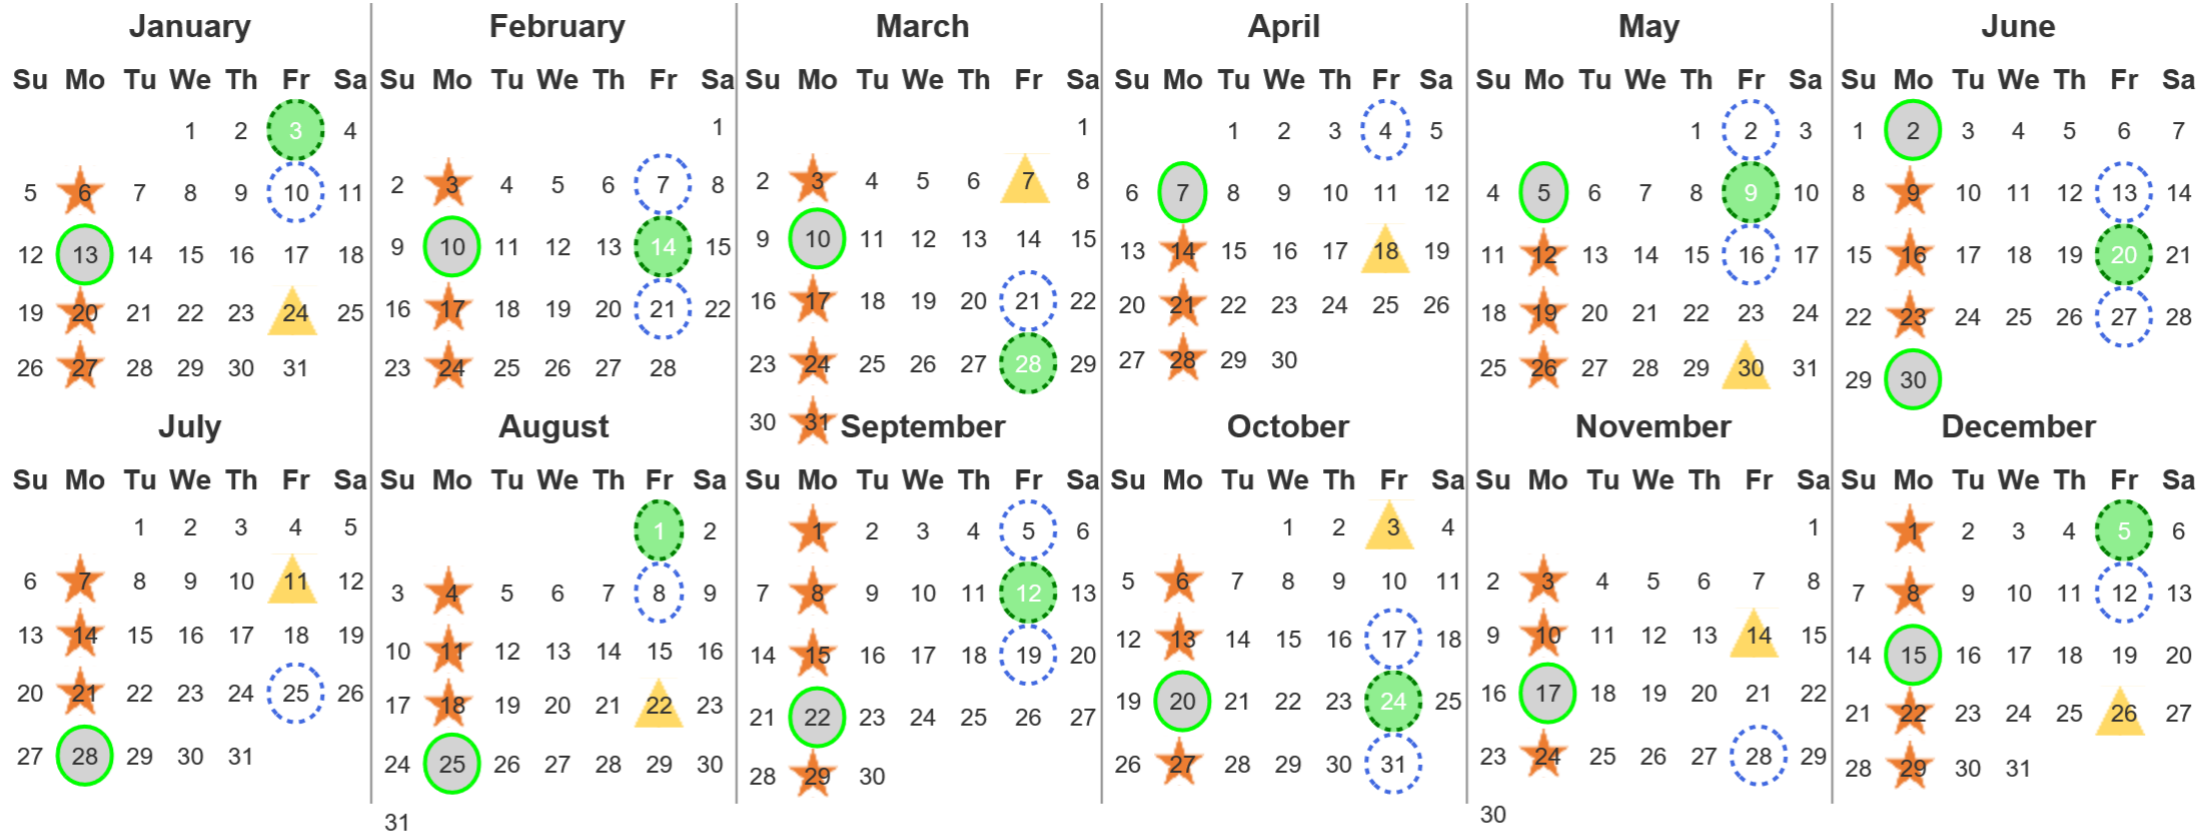

Your waste and recycling collection dates for **2025**.

 Non-recyclable Bin Only for items that cannot be recycled	 Recycling Bin Paper, card & cardboard • Plastic bottles, pots, tubs & trays • Tins, cans & empty aerosols • Cartons	 Glass Bin Glass bottles & jars	 Food Caddy All cooked & uncooked food waste
---	---	--	---

Please place your bins out for collection **by 6.00am** on your collection day.

												 Festive Collections Check local press or website for details
---	---	---	---	---	---	---	---	---	--	---	---	--