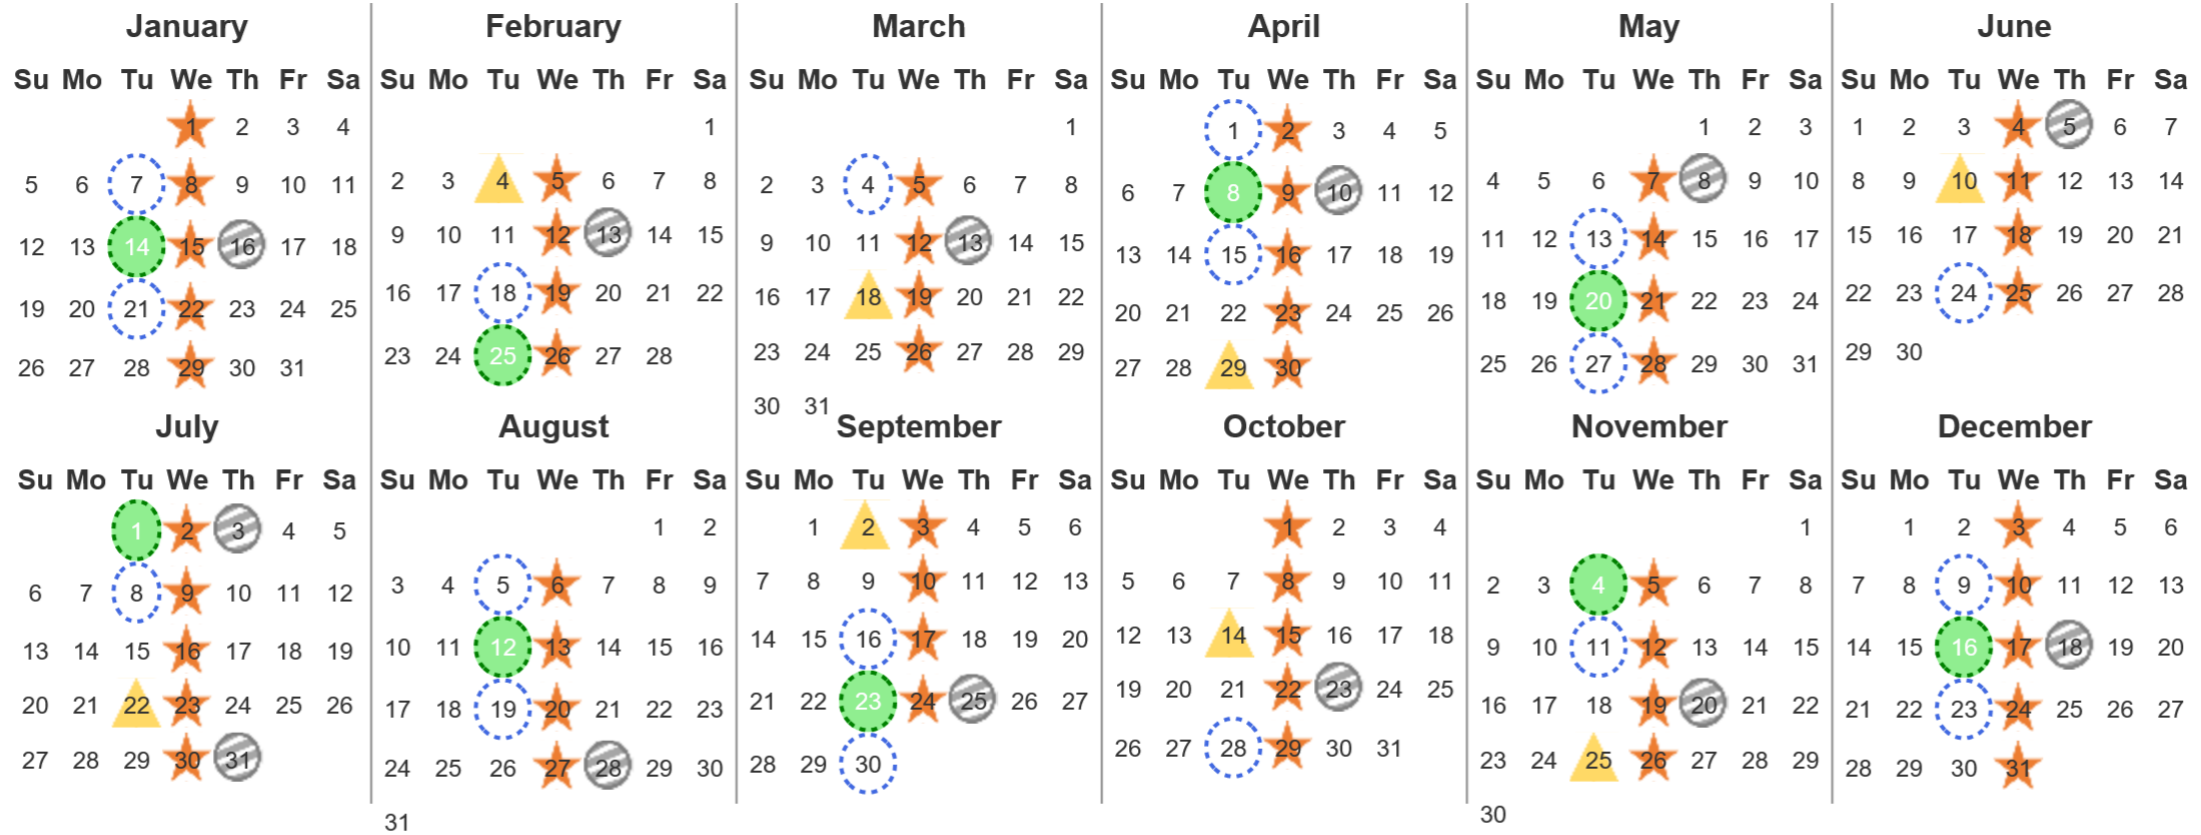

Your waste and recycling collection dates for **2025**.

**Non-recyclable Bin**  
Only for items that cannot be recycled

**Recycling Bin**  
Paper, card & cardboard • Plastic bottles, pots, tubs & trays • Tins, cans & empty aerosols • Cartons