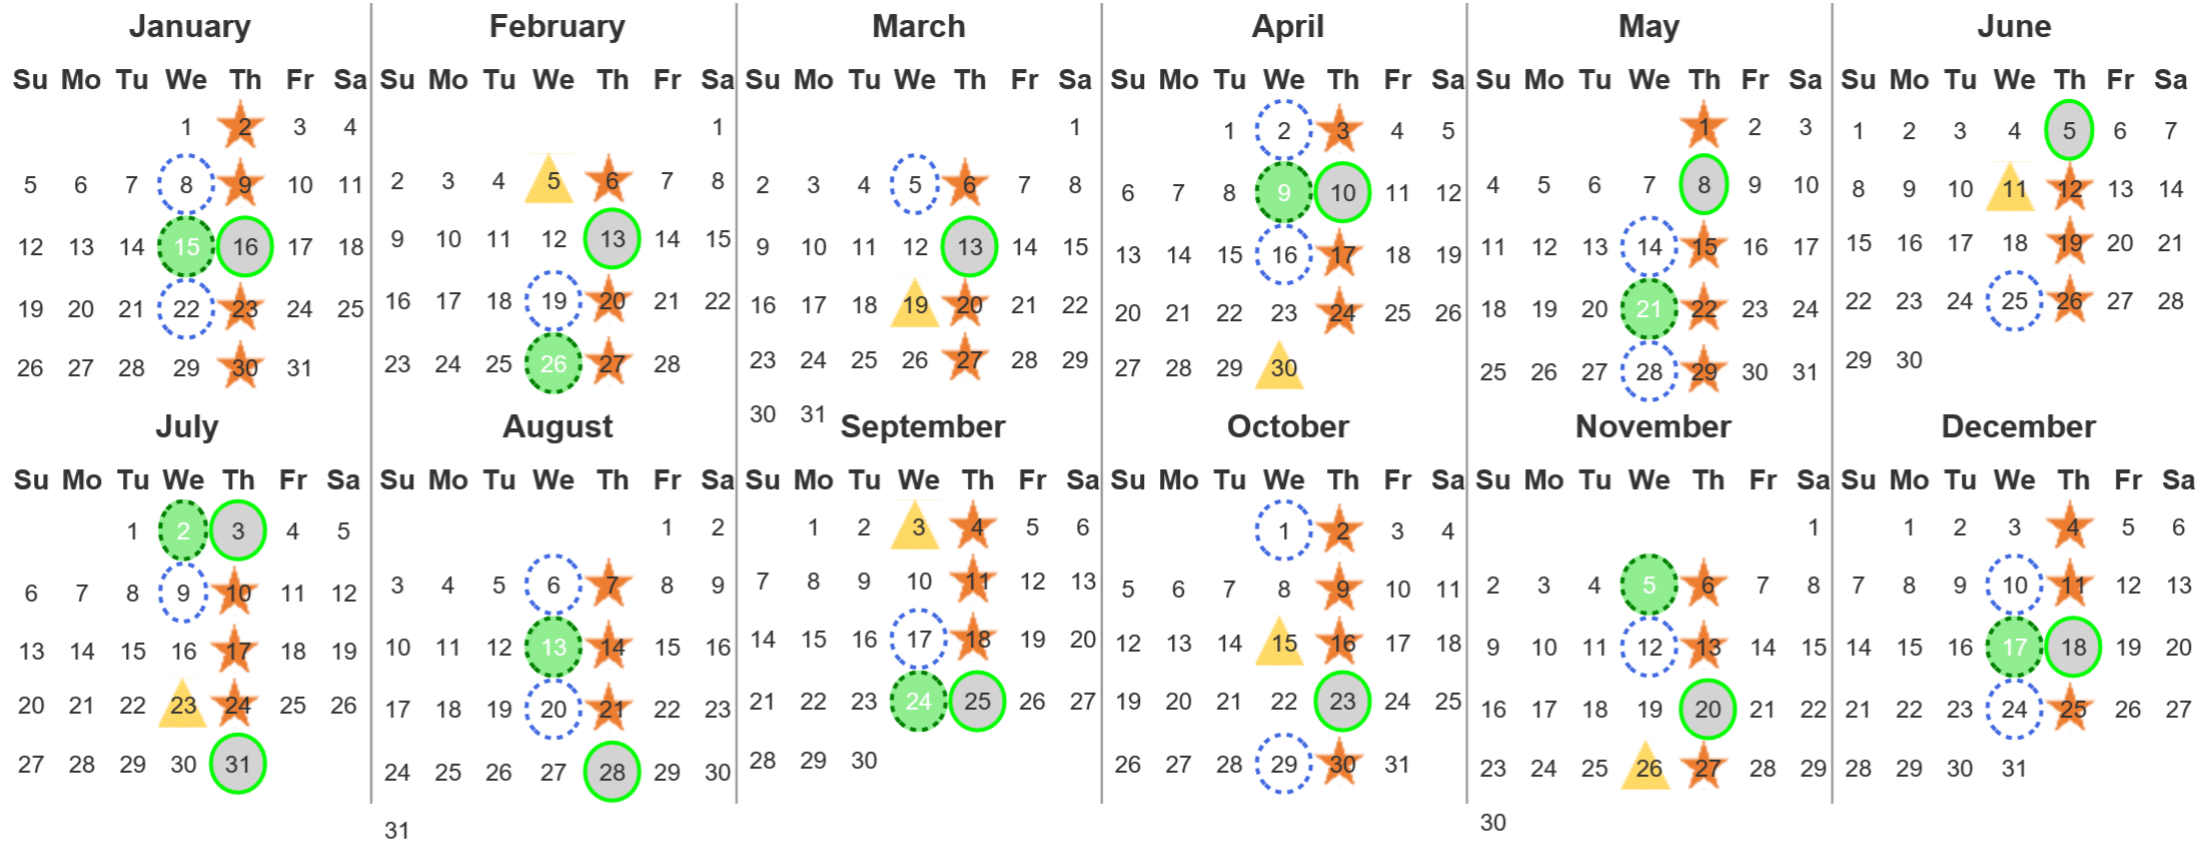

Your waste and recycling collection dates for **2025**.

 <p><b>Non-recyclable Bin</b> Only for items that cannot be recycled</p>	 <p><b>Recycling Bin</b> Paper, card &amp; cardboard • Plastic bottles, pots, tubs &amp; trays • Tins, cans &amp; empty aerosols • Cartons</p>	 <p><b>Glass Bin</b> Glass bottles &amp; jars</p>	 <p><b>Food Caddy</b> All cooked &amp; uncooked food waste</p>
---	---	--	---

Please place your bins out for collection **by 6.00am** on your collection day.

  	  	 	 	 	 <p><b>Festive Collections</b> Check local press or website for details</p>
---	---	---	--	---	--