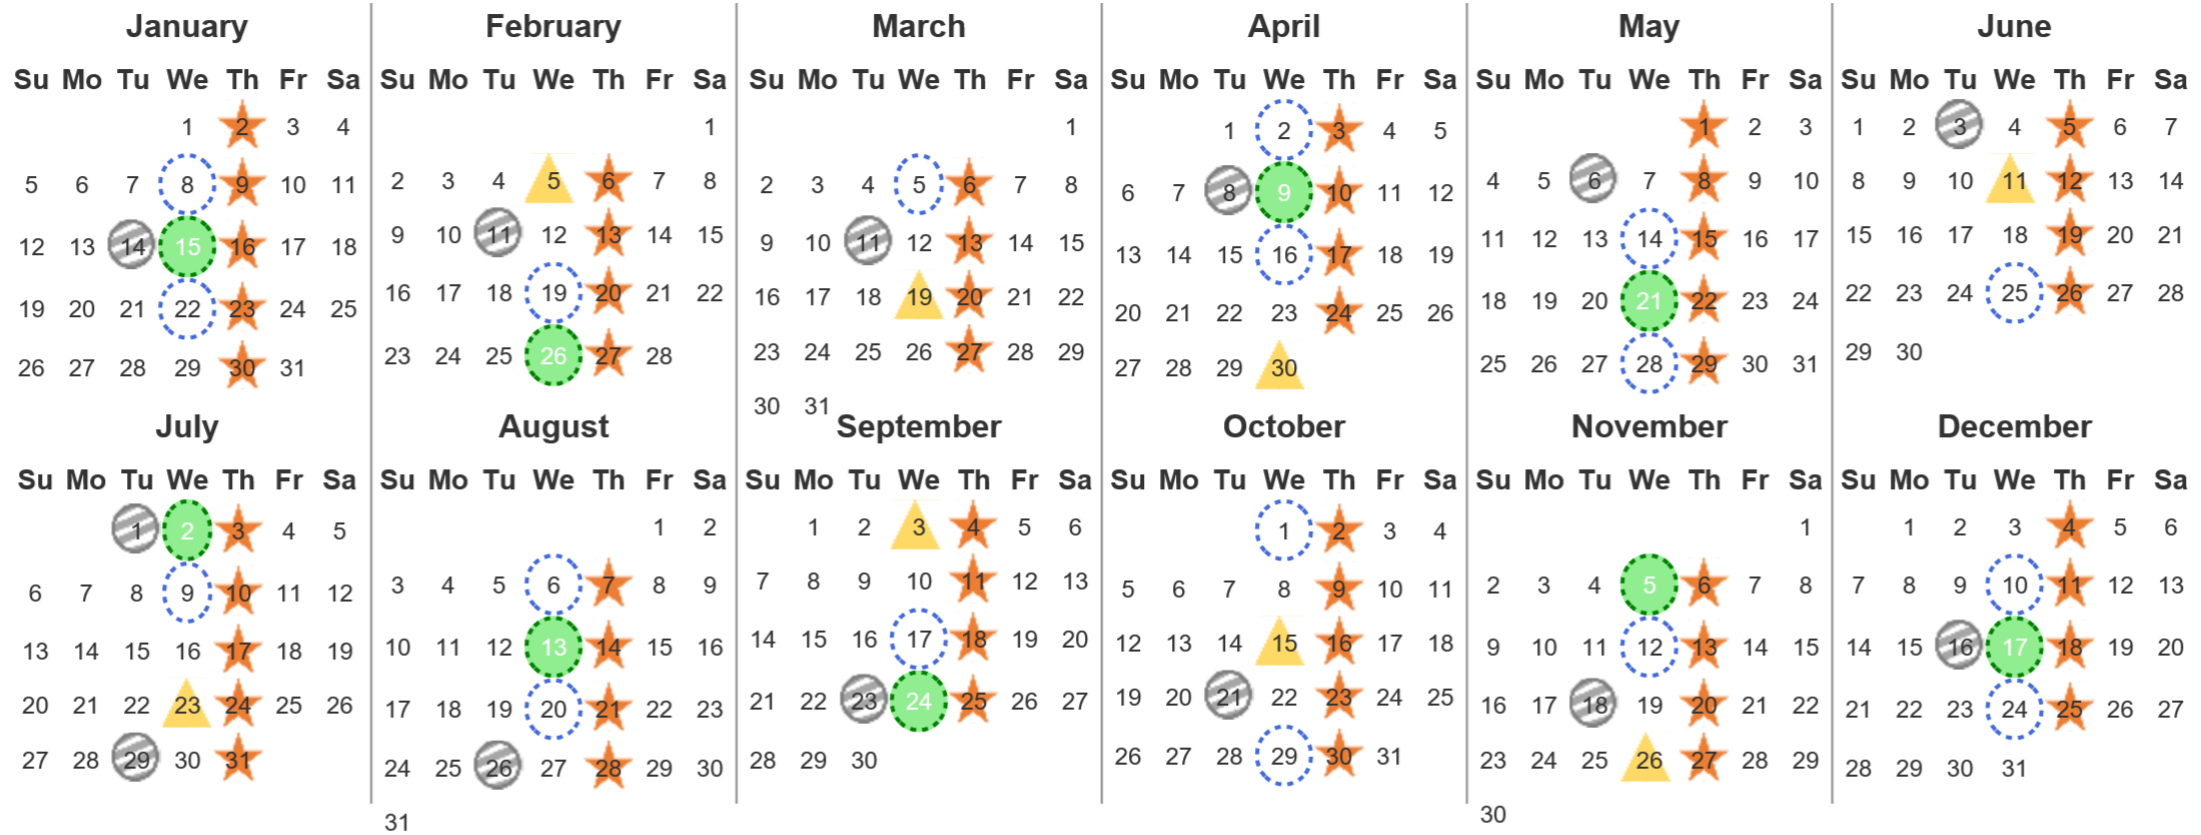

Your waste and recycling collection dates for **2025**.

Non-recyclable Bin
 Only for items that cannot be recycled

Recycling Bin
 Paper, card & cardboard • Plastic bottles, pots, tubs & trays • Tins, cans & empty aerosols • Cartons

Glass Bin
 Glass bottles & jars

Food Caddy
 All cooked & uncooked food waste

Please place your bins out for collection **by 6.00am** on your collection day.

Festive Collections
 Check local press or website for details