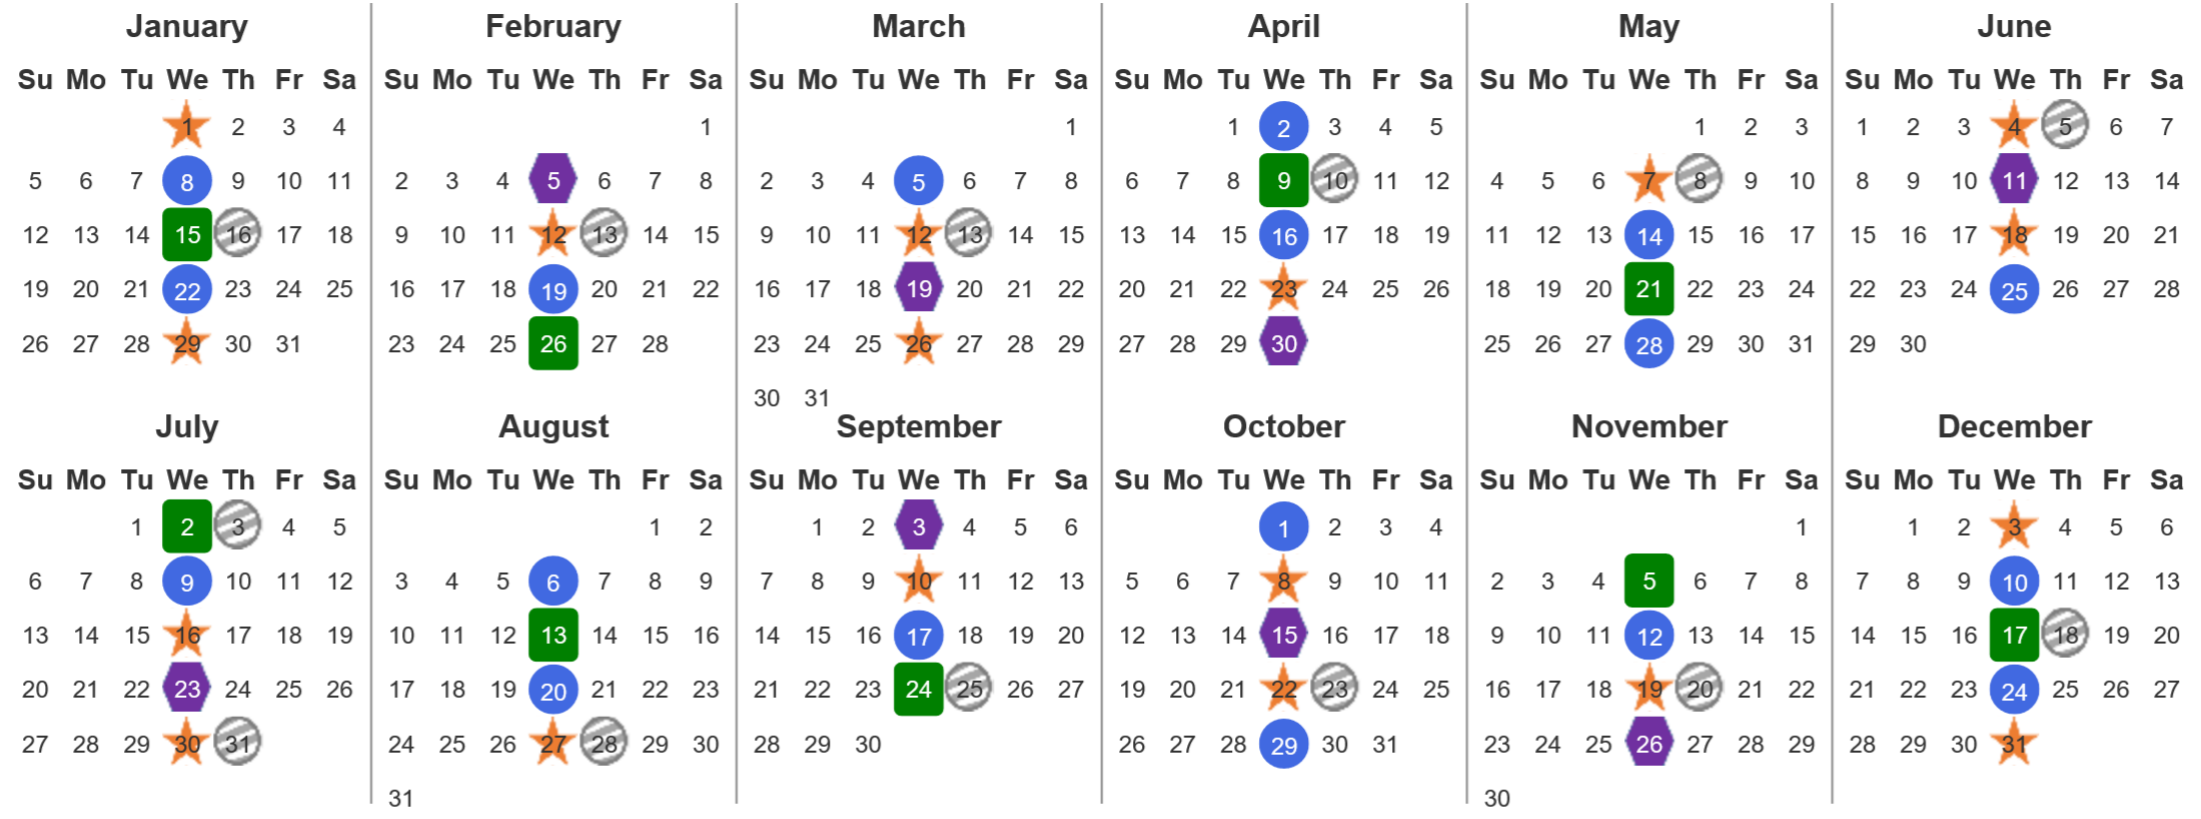

Your waste and recycling collection dates for **2025**.

**Non-recyclable Bin**  
Only for items that cannot be recycled

**Recycling Bin**  
Paper, card & cardboard • Plastic bottles, pots, tubs & trays • Tins, cans & empty aerosols • Cartons