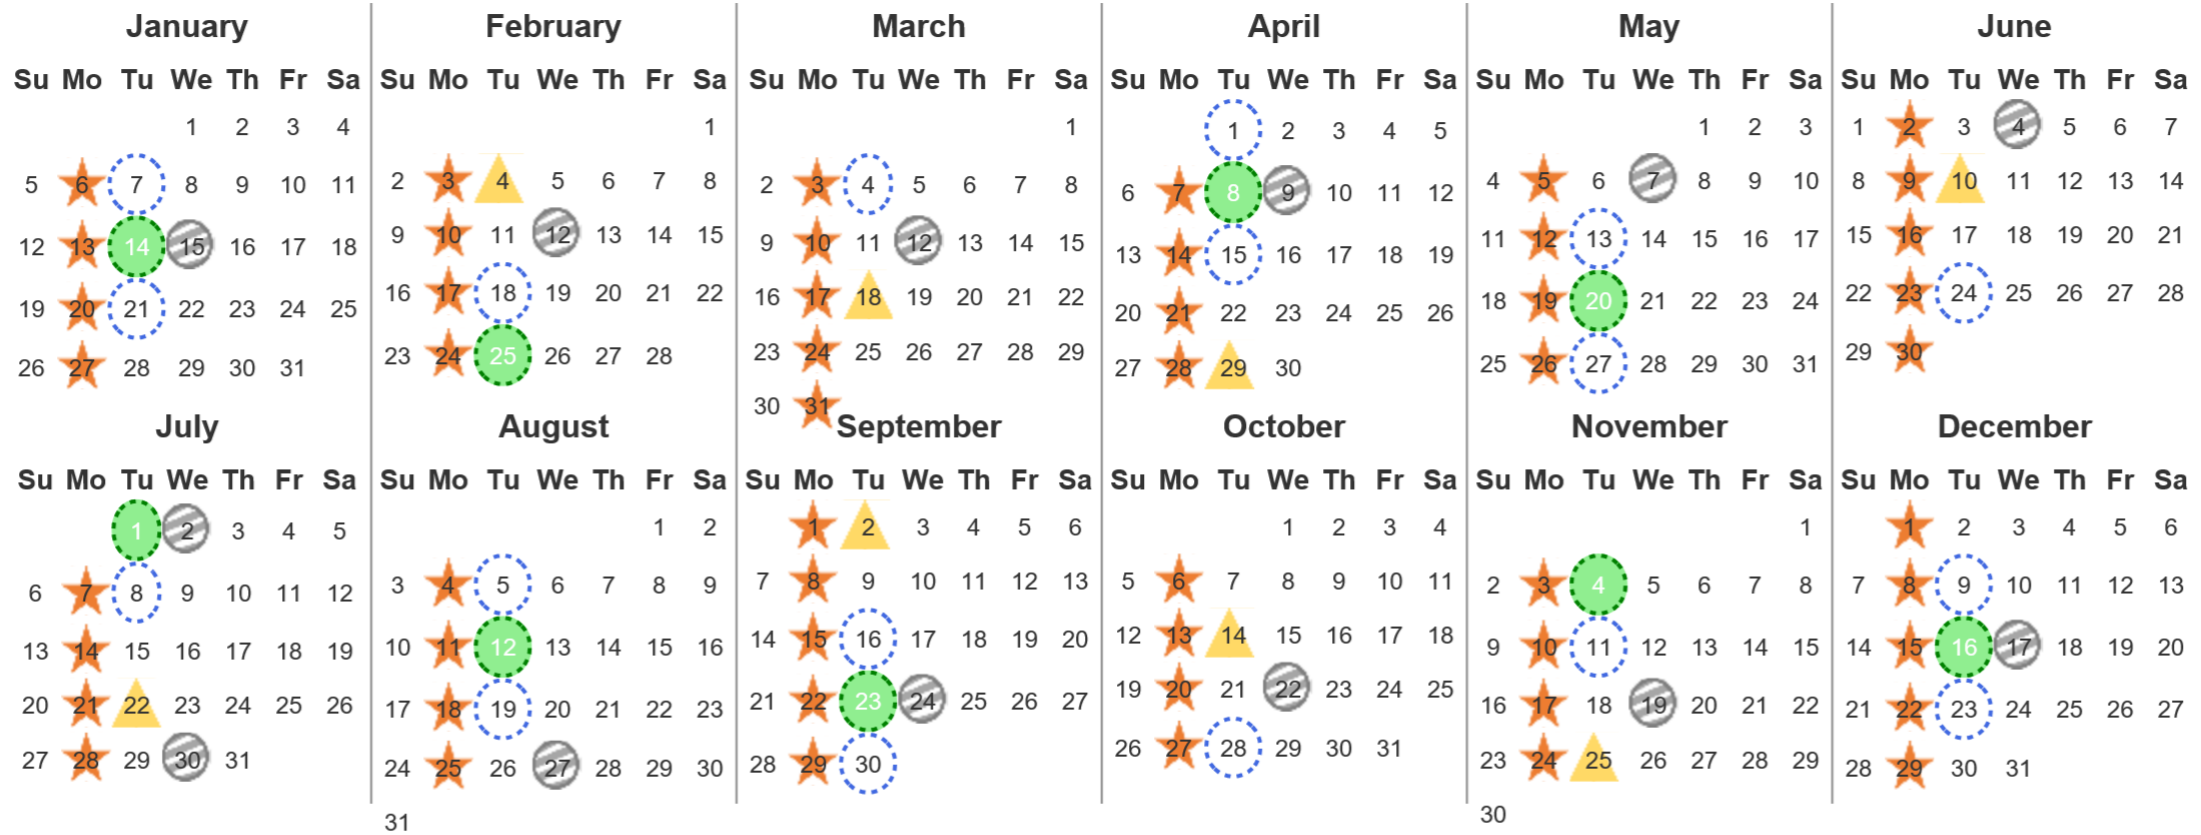

Your waste and recycling collection dates for **2025**.

 <b>Non-recyclable Bin</b> Only for items that cannot be recycled	 <b>Recycling Bin</b> Paper, card & cardboard • Plastic bottles, pots, tubs & trays • Tins, cans & empty aerosols • Cartons	 <b>Glass Bin</b> Glass bottles & jars	 <b>Food Caddy</b> All cooked & uncooked food waste
---	---	--	---

Please place your bins out for collection **by 6.00am** on your collection day.

 	 	 	 	 	 	 <b>Festive Collections</b> Check local press or website for details
---	---	---	---	--	---	--