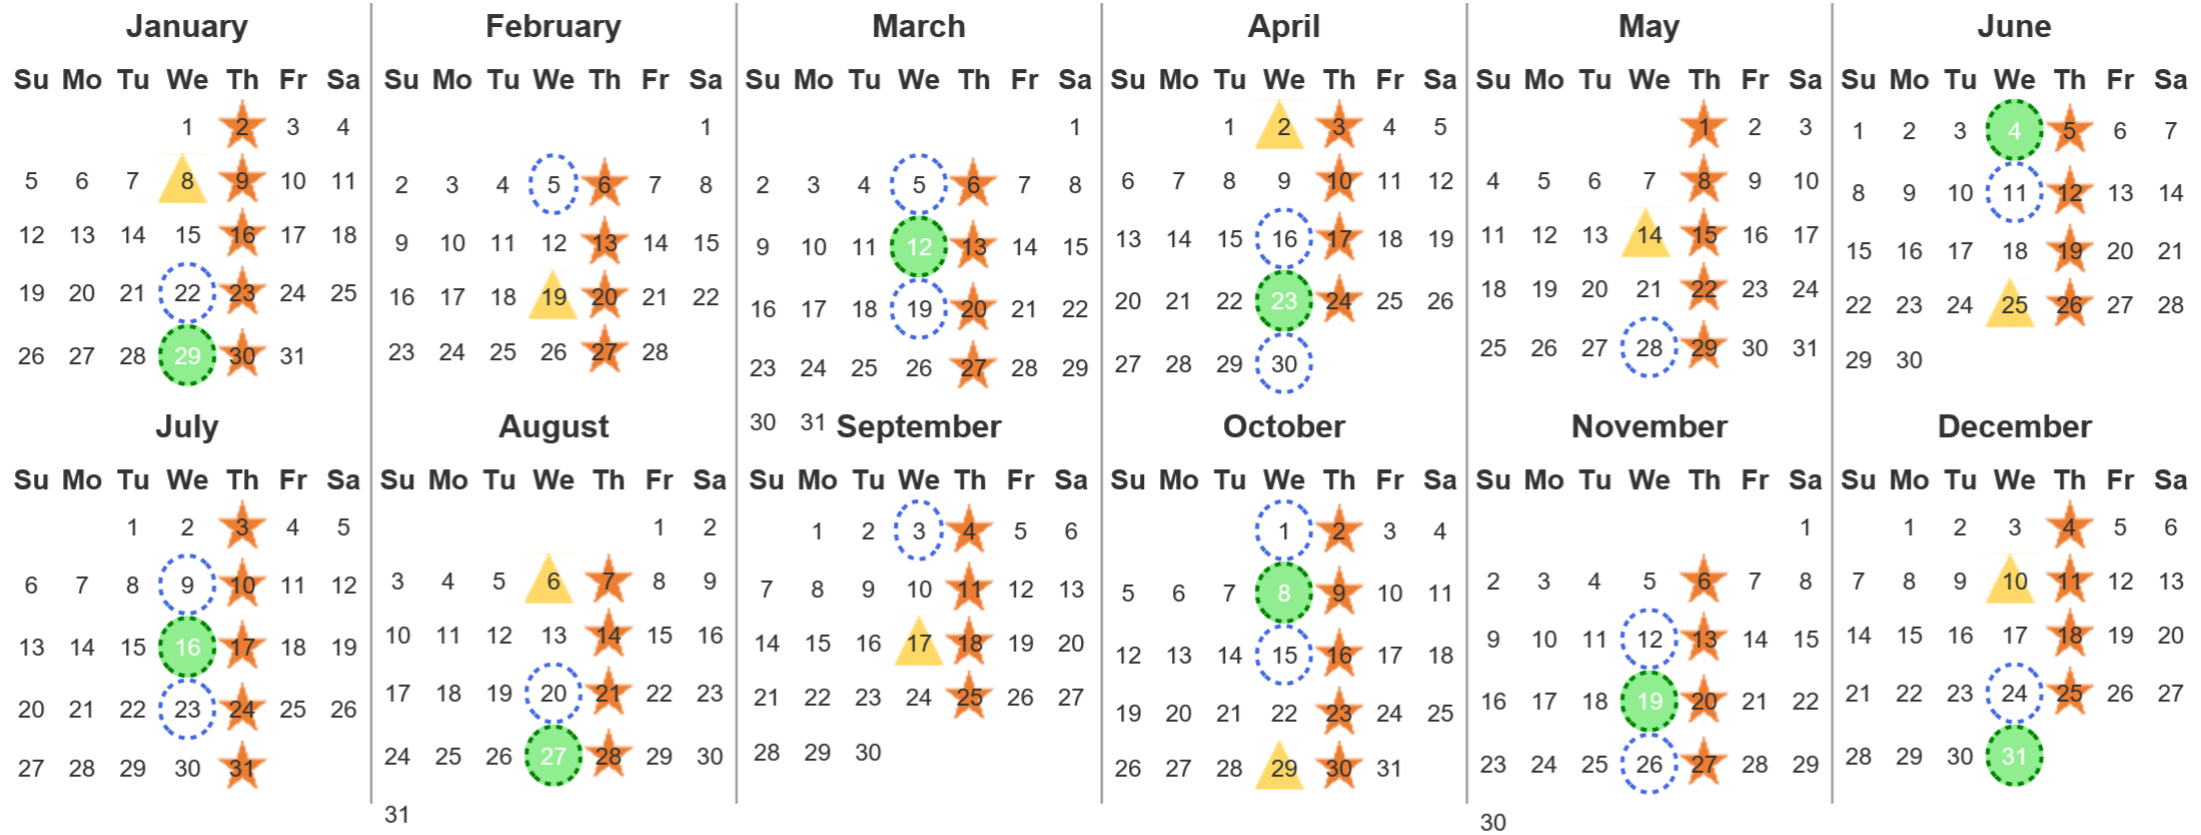

Your waste and recycling collection dates for **2025**.

 **Non-recyclable Bin**
 Only for items that cannot be recycled

 **Recycling Bin**
 Paper, card & cardboard • Plastic bottles, pots, tubs & trays • Tins, cans & empty aerosols • Cartons

 **Food Caddy**
 All cooked & uncooked food waste

Please place your bins out for collection **by 6.00am** on your collection day.

 **Festive Collections**
 Check local press or website for details