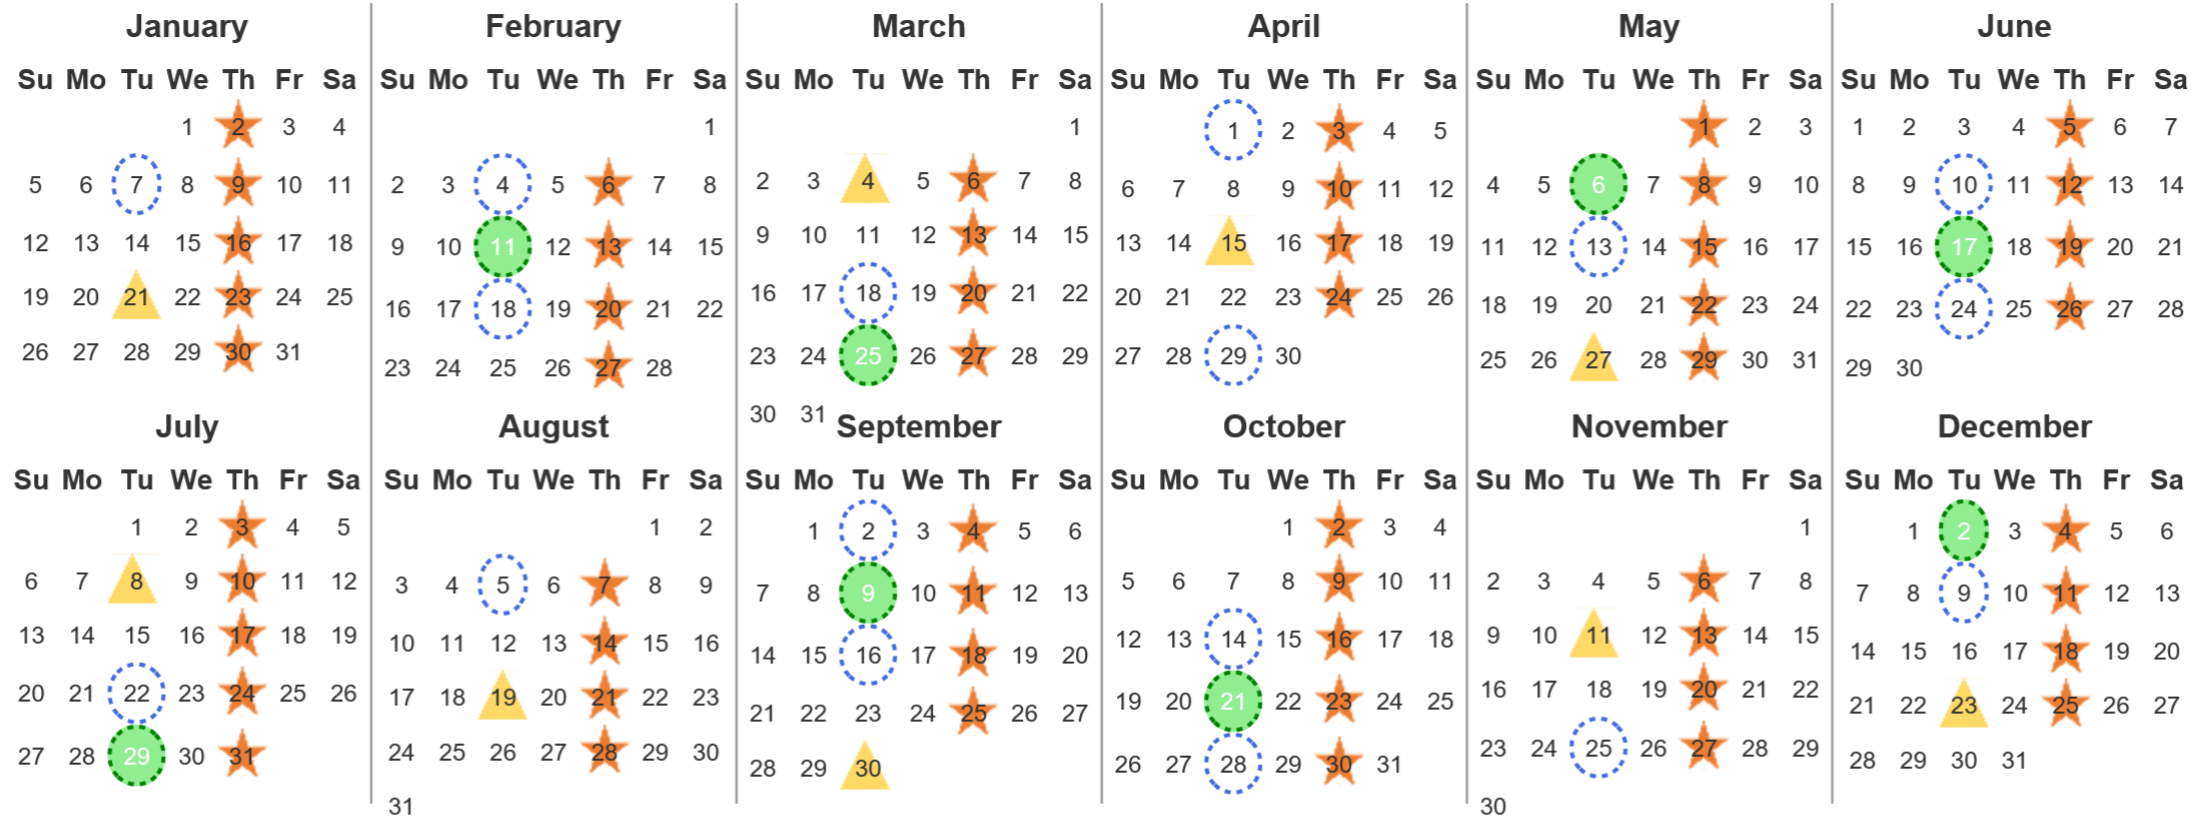

Your waste and recycling collection dates for **2025**.

Non-recyclable Bin
Only for items that cannot be recycled

Recycling Bin
Paper, card & cardboard • Plastic bottles, pots, tubs & trays • Tins, cans & empty aerosols • Cartons

Food Caddy
All cooked & uncooked food waste

Please place your bins out for collection by **6.00am** on your collection day.

Festive Collections
Check local press or website for details