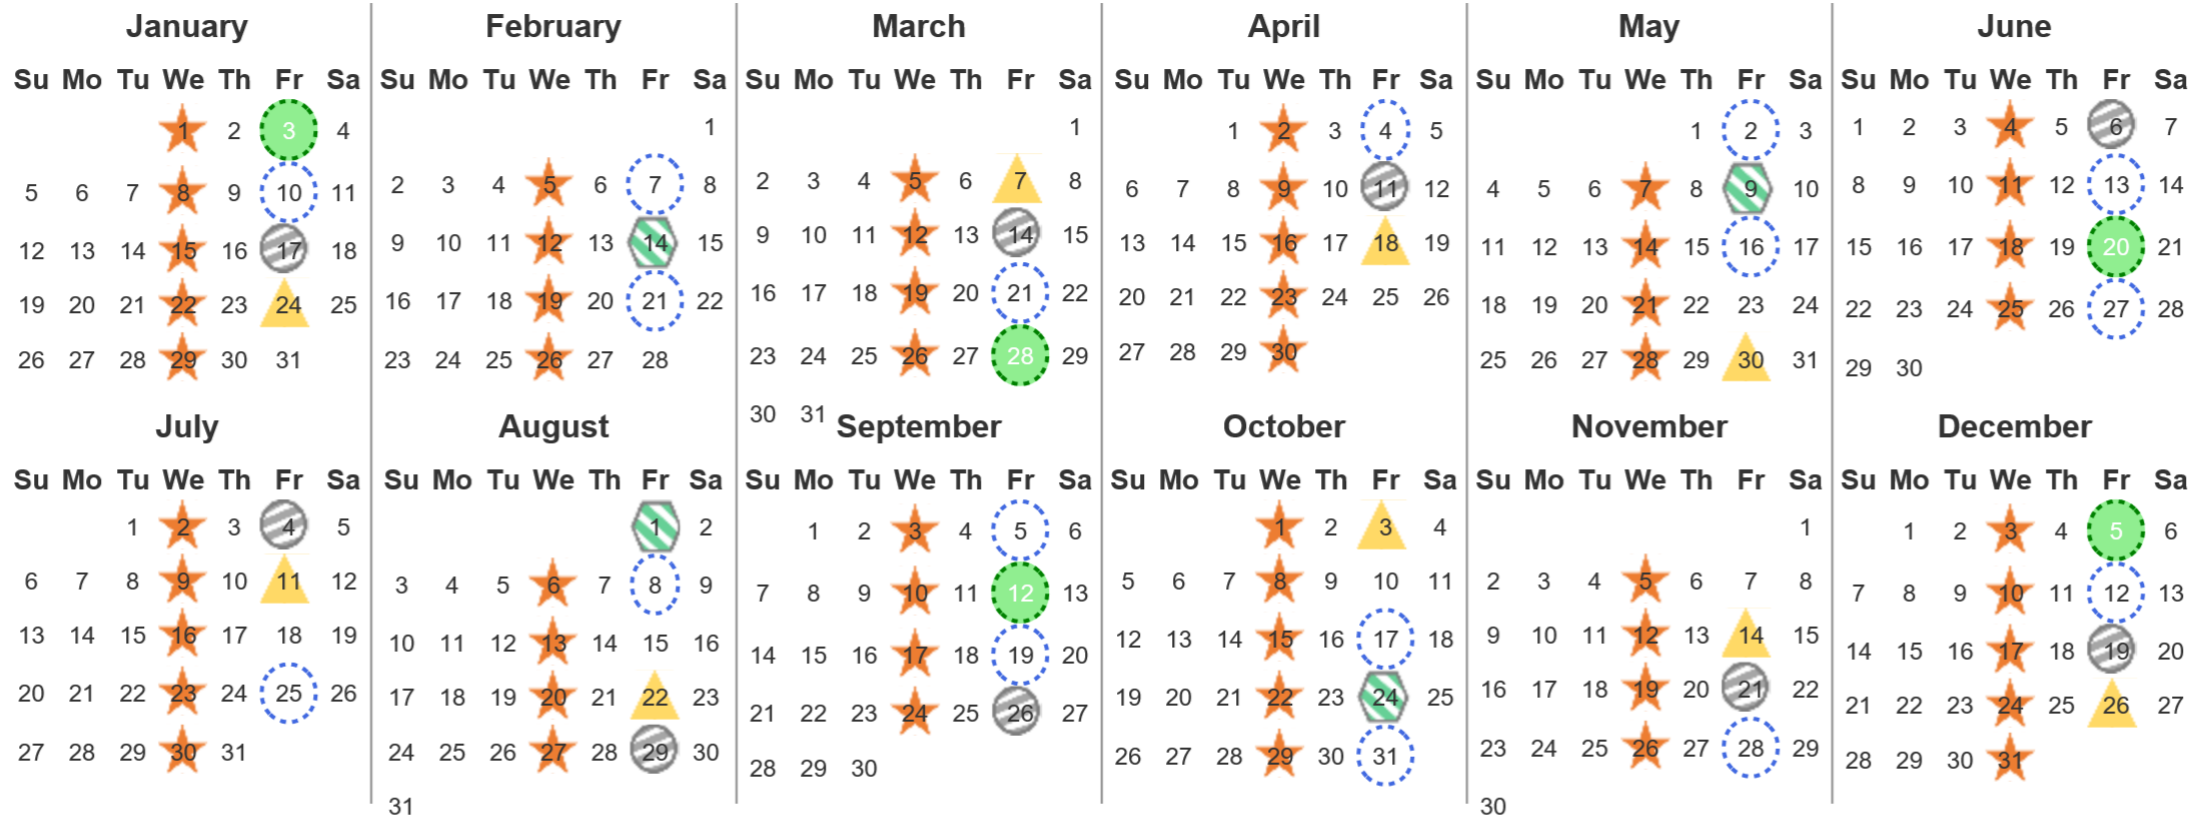

Your waste and recycling collection dates for 2025.

 Non-recyclable Bin Only for items that cannot be recycled	 Recycling Bin Paper, card & cardboard • Plastic bottles, pots, tubs & trays • Tins, cans & empty aerosols • Cartons	 Glass Bin Glass bottles & jars	 Food Caddy All cooked & uncooked food waste
---	---	--	---

Please place your bins out for collection by **6.00am** on your collection day.

									
---	---	---	---	--	---	---	---	---	---

Festive Collections
Check local press or website for details

Calendar Reference: LOM39