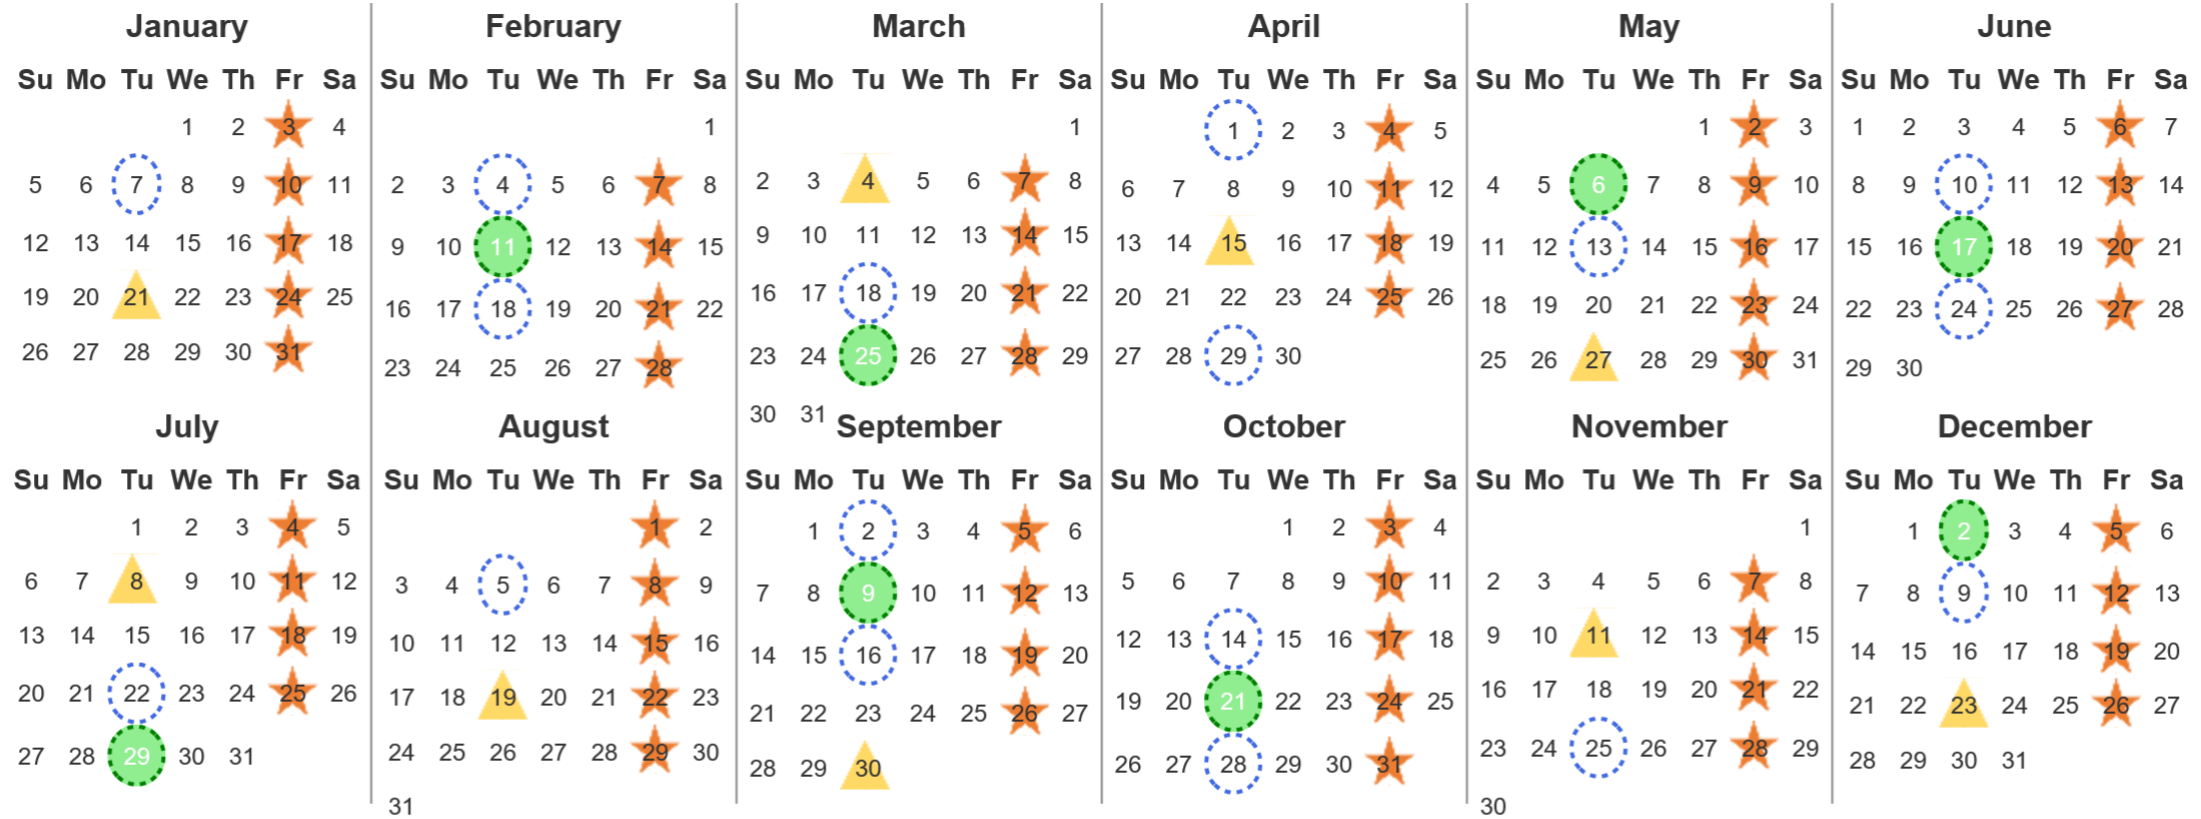

Your waste and recycling collection dates for **2025**.

Non-recyclable Bin
Only for items that cannot be recycled

Recycling Bin
Paper, card & cardboard • Plastic bottles, pots, tubs & trays • Tins, cans & empty aerosols • Cartons

Food Caddy
All cooked & uncooked food waste

Please place your bins out for collection **by 6.00am** on your collection day.

Festive Collections
Check local press or website for details