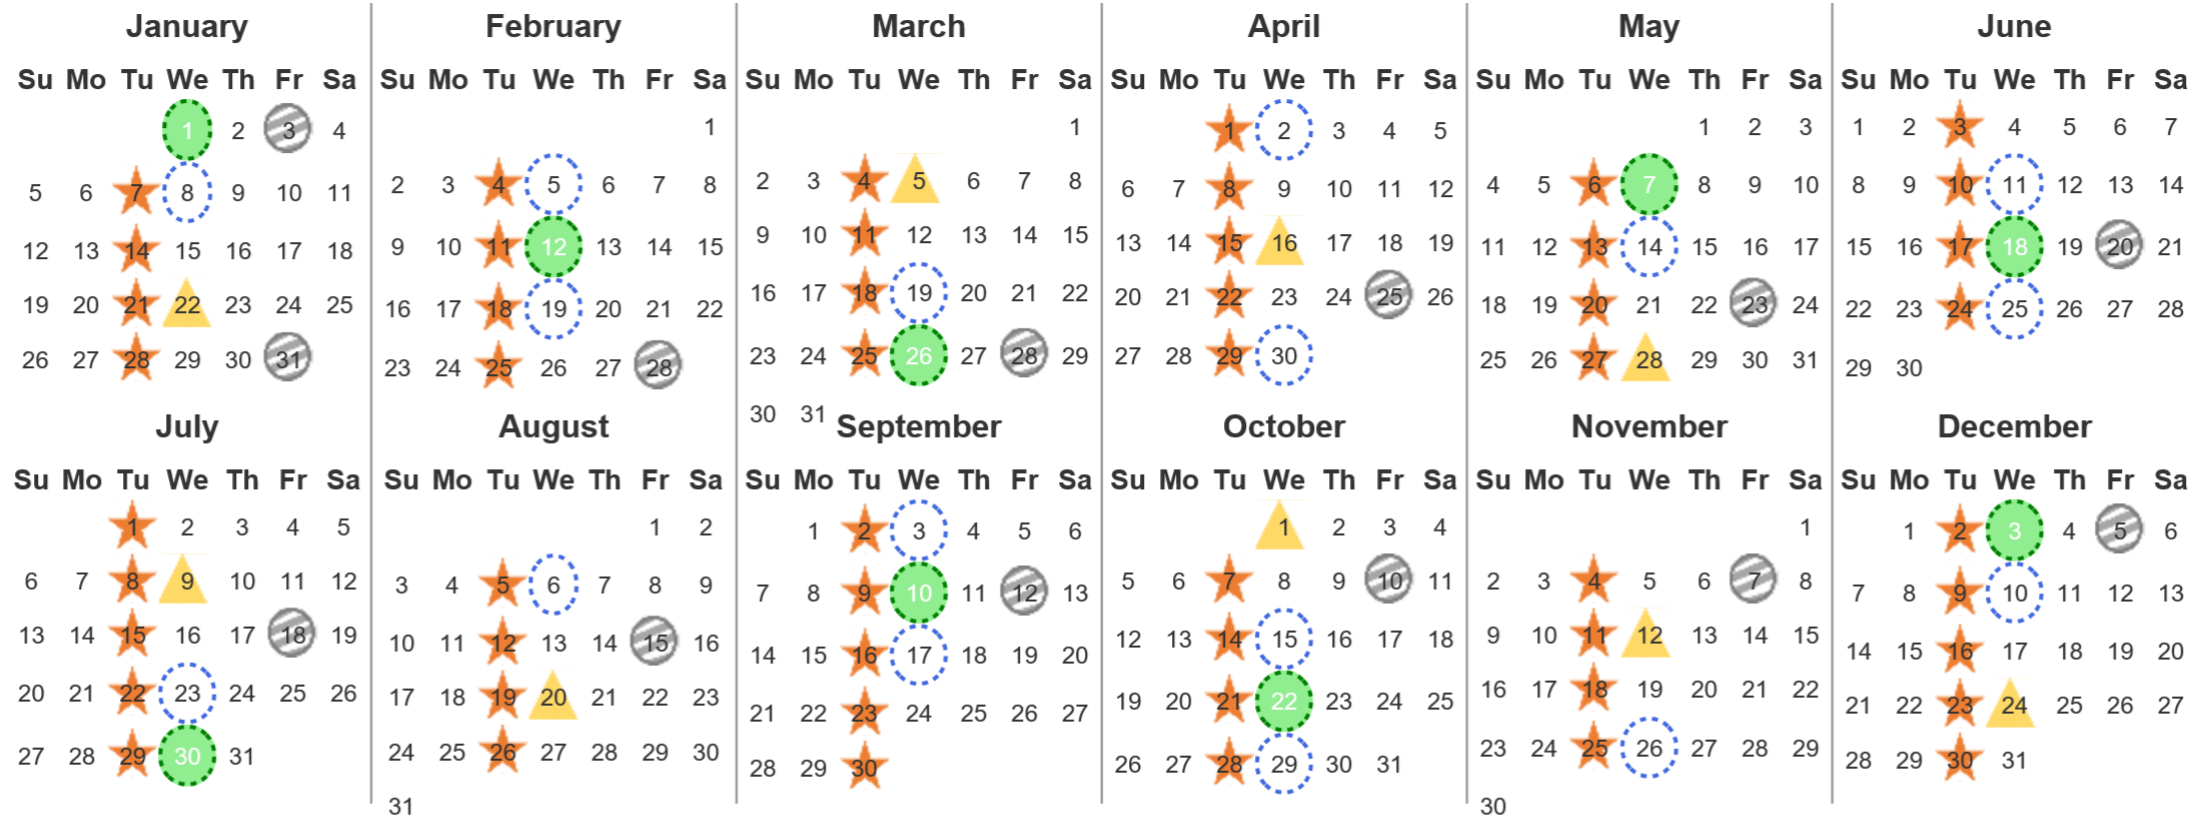

Your waste and recycling collection dates for 2025.

Non-recyclable Bin
Only for items that cannot be recycled

Recycling Bin
Paper, card & cardboard • Plastic bottles, pots, tubs & trays • Tins, cans & empty aerosols • Cartons

Glass Bin
Glass bottles & jars

Food Caddy
All cooked & uncooked food waste

Please place your bins out for collection by **6.00am** on your collection day.

Festive Collections
Check local press or website for details