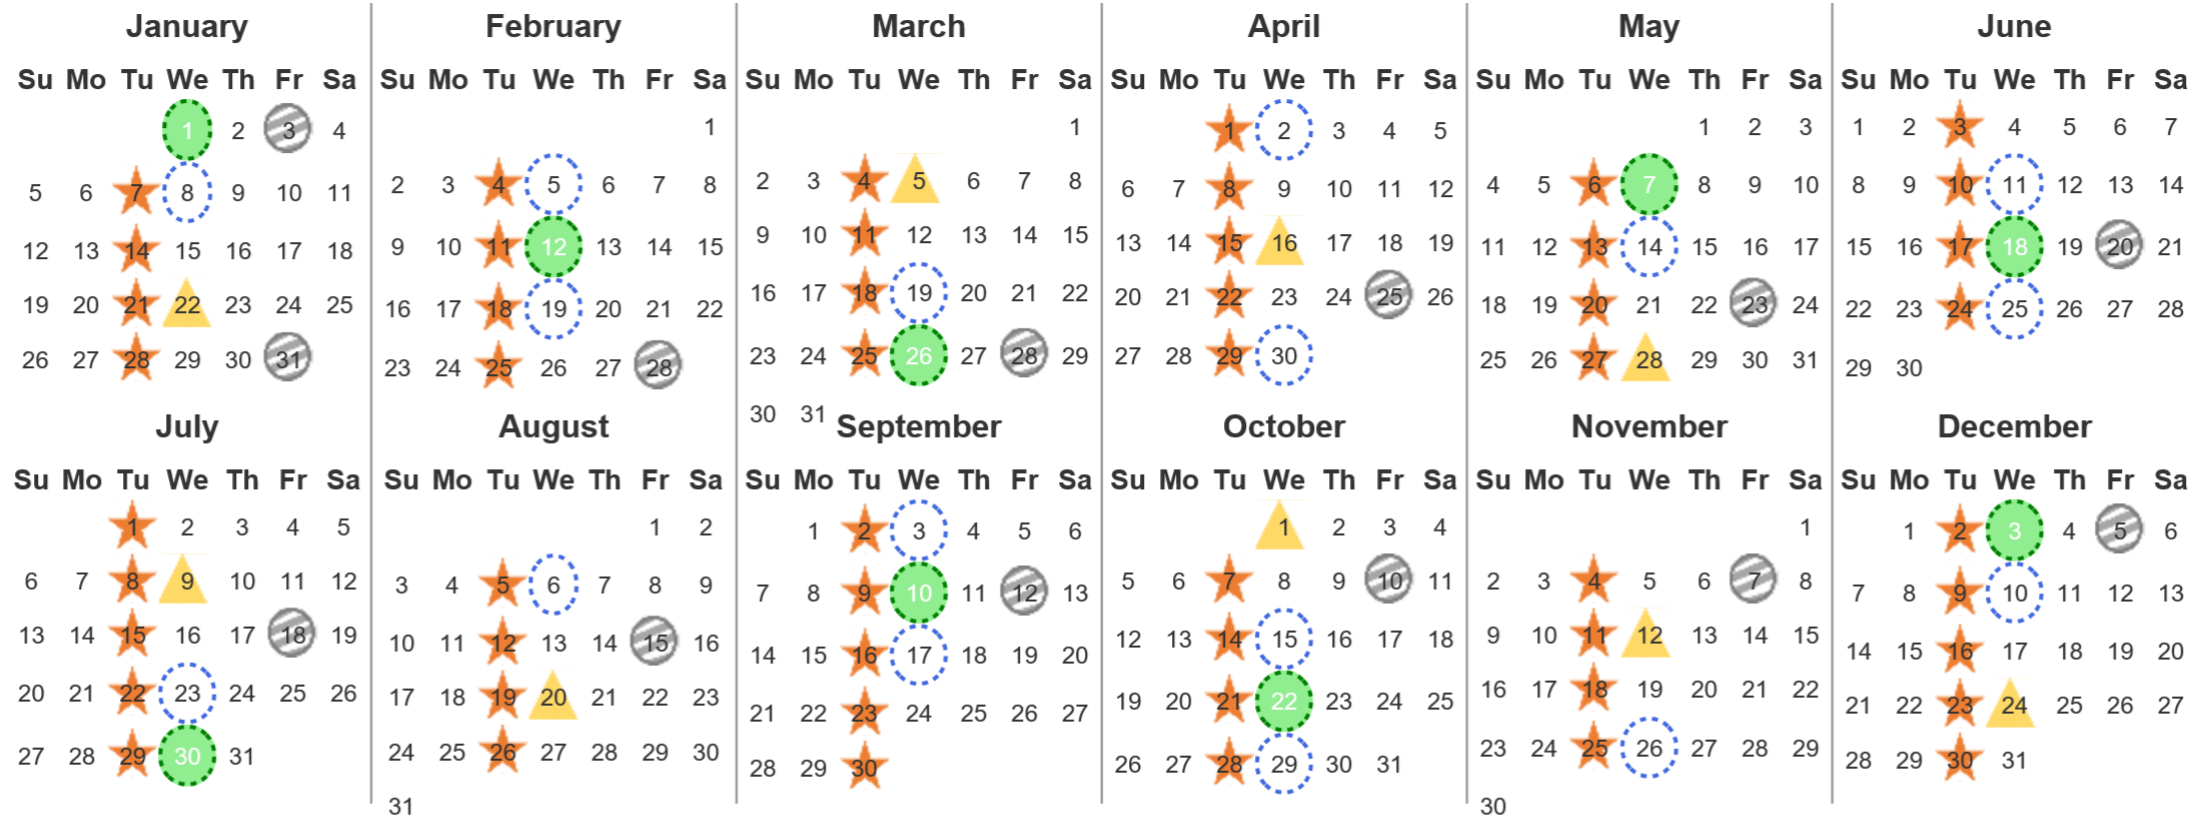

Your waste and recycling collection dates for **2025**.

**Non-recyclable Bin**  
Only for items that cannot be recycled

**Recycling Bin**  
Paper, card & cardboard • Plastic bottles, pots, tubs & trays • Tins, cans & empty aerosols • Cartons